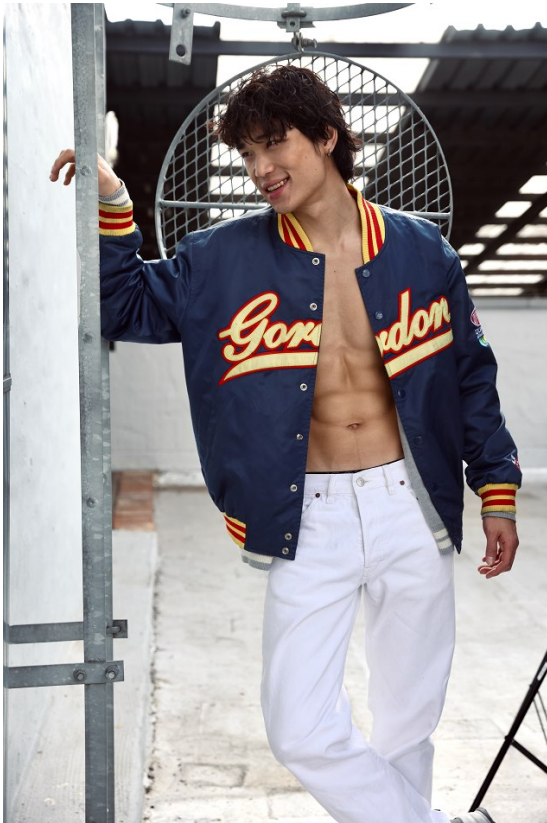

BOSS MODELS

JOHANNESBURG

MICHAEL SUN

Height: 184cm Chest: 99cm Waist: 86cm Shoe: 11 UK Hair: Black Eyes: Brown

BOSS MODELS

JOHANNESBURG

MICHAEL SUN

Height: 184cm Chest: 99cm Waist: 86cm Shoe: 11 UK Hair: Black Eyes: Brown