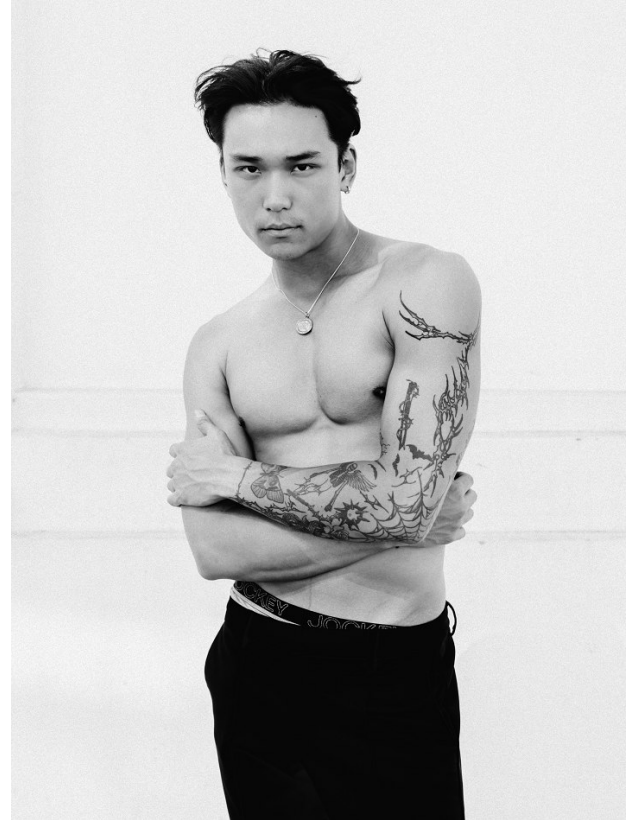

# BOSS MODELS

JOHANNESBURG

MICHAEL SUN

Height: 184cm Chest: 98cm Waist: 84cm Shoe: 11 UK Hair: Black Eyes: Brown