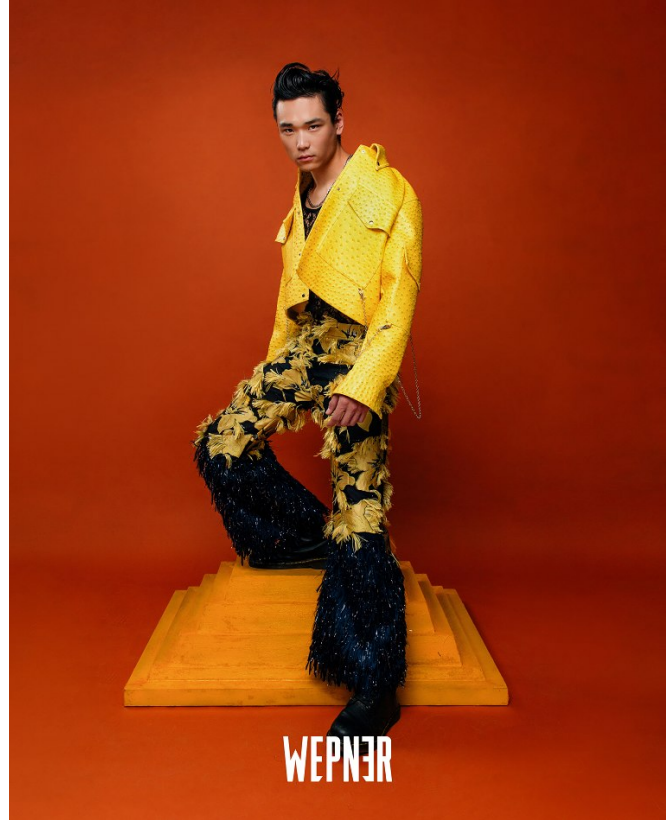

BOSS MODELS

JOHANNESBURG

MICHAEL SUN

Height: 184cm Chest: 99cm Waist: 86cm Shoe: 11 UK Hair: Black Eyes: Brown