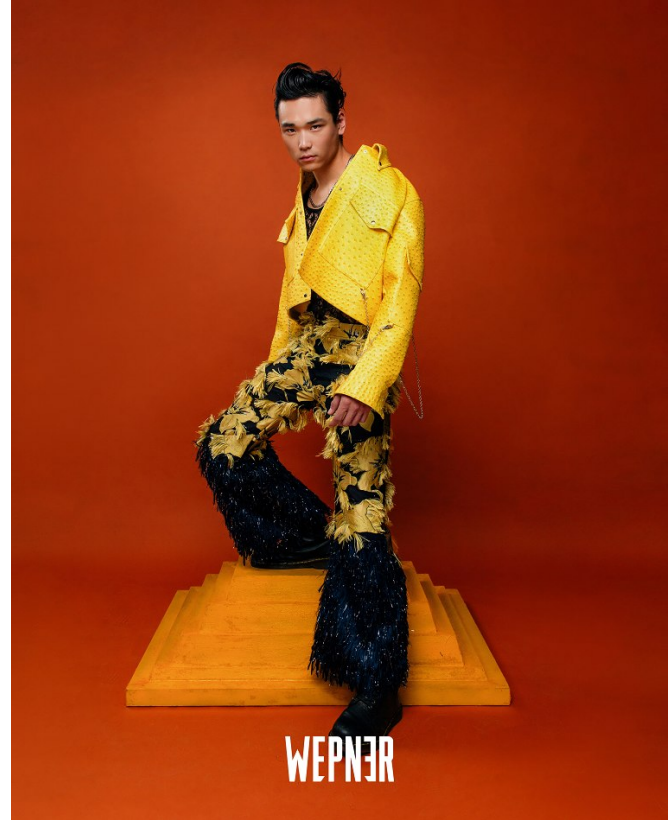

BOSS MODELS

JOHANNESBURG

MICHAEL SUN

Height: 184cm Chest: 98cm Waist: 84cm Shoe: 11 UK Hair: Black Eyes: Brown