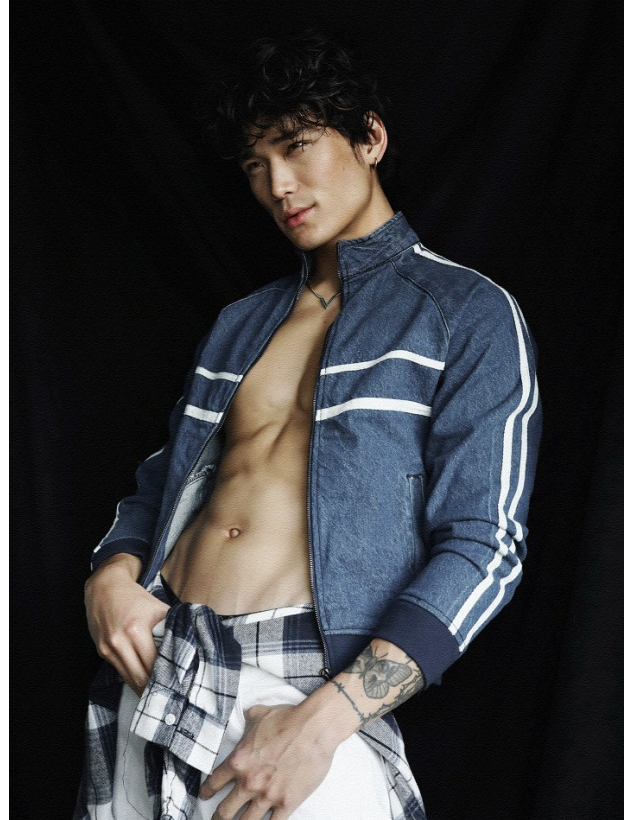

BOSS MODELS

JOHANNESBURG

MICHAEL SUN

Height: 184cm Chest: 99cm Waist: 86cm Shoe: 11 UK Hair: Black Eyes: Brown

BOSS MODELS

JOHANNESBURG

MICHAEL SUN

Height: 184cm Chest: 99cm Waist: 86cm Shoe: 11 UK Hair: Black Eyes: Brown

BOSS MODELS

JOHANNESBURG

MICHAEL SUN

Height: 184cm Chest: 99cm Waist: 86cm Shoe: 11 UK Hair: Black Eyes: Brown