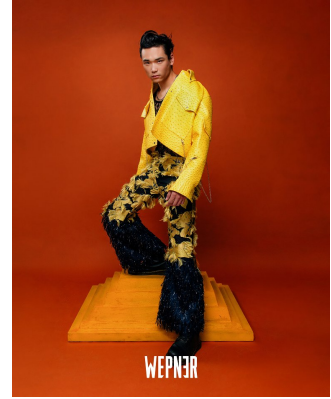

BOSS MODELS

JOHANNESBURG

MICHAEL SUN

Height: 184cm Chest: 99cm Waist: 86cm Shoe: 11 UK Hair: Black Eyes: Brown