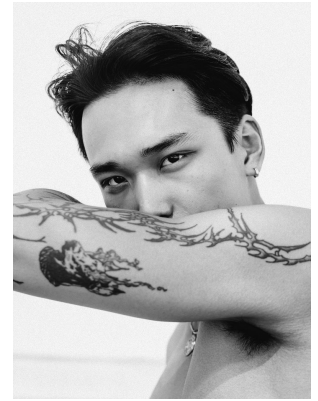

BOSS MODELS

JOHANNESBURG

MICHAEL SUN

Height: 184cm Chest: 98cm Waist: 84cm Shoe: 11 UK Hair: Black Eyes: Brown

BOSS MODELS

JOHANNESBURG

MICHAEL SUN

Height: 184cm Chest: 98cm Waist: 84cm Shoe: 11 UK Hair: Black Eyes: Brown

BOSS MODELS

JOHANNESBURG

MICHAEL SUN

Height: 184cm Chest: 98cm Waist: 84cm Shoe: 11 UK Hair: Black Eyes: Brown