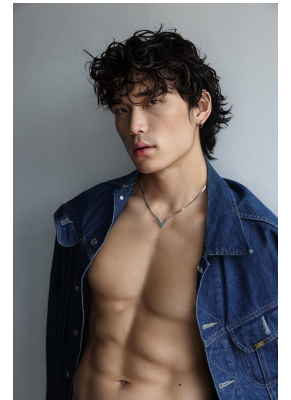

# BOSS MODELS

JOHANNESBURG

MICHAEL SUN

Height: 184cm Chest: 99cm Waist: 86cm Shoe: 11 UK Hair: Black Eyes: Brown