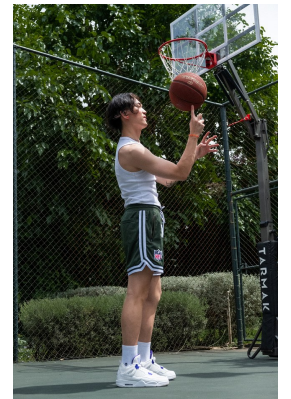

# BOSS MODELS

JOHANNESBURG

MICHAEL SUN

Height: 184cm Chest: 99cm Waist: 86cm Shoe: 11 UK Hair: Black Eyes: Brown