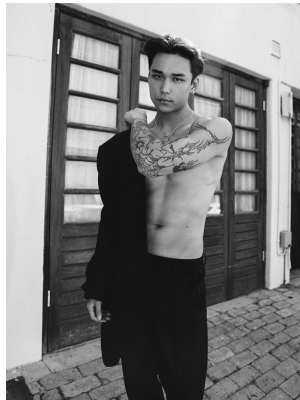

BOSS MODELS

JOHANNESBURG

MICHAEL SUN

Height: 184cm Chest: 98cm Waist: 84cm Shoe: 11 UK Hair: Black Eyes: Brown

BOSS MODELS

JOHANNESBURG

MICHAEL SUN

Height: 184cm Chest: 98cm Waist: 84cm Shoe: 11 UK Hair: Black Eyes: Brown

BOSS MODELS

JOHANNESBURG

MICHAEL SUN

Height: 184cm Chest: 98cm Waist: 84cm Shoe: 11 UK Hair: Black Eyes: Brown