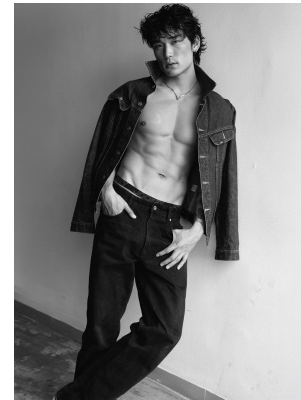

# BOSS MODELS

JOHANNESBURG

MICHAEL SUN

Height: 184cm Chest: 99cm Waist: 86cm Shoe: 11 UK Hair: Black Eyes: Brown