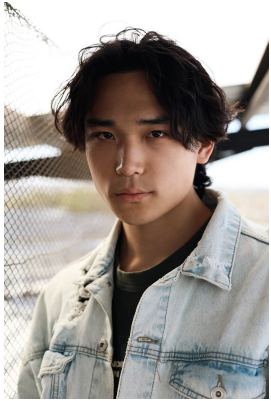

BOSS MODELS

JOHANNESBURG

MICHAEL SUN

Height: 184cm Chest: 98cm Waist: 84cm Shoe: 11 UK Hair: Black Eyes: Brown

BOSS MODELS

JOHANNESBURG

MICHAEL SUN

Height: 184cm Chest: 98cm Waist: 84cm Shoe: 11 UK Hair: Black Eyes: Brown

BOSS MODELS

JOHANNESBURG

MICHAEL SUN

Height: 184cm Chest: 98cm Waist: 84cm Shoe: 11 UK Hair: Black Eyes: Brown