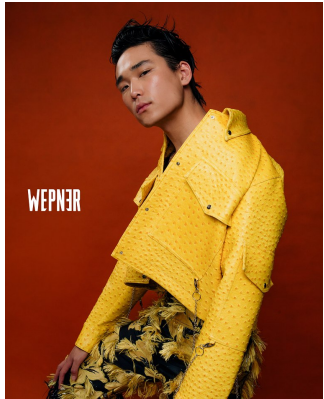

BOSS MODELS

JOHANNESBURG

MICHAEL SUN

Height: 184cm Chest: 98cm Waist: 84cm Shoe: 11 UK Hair: Black Eyes: Brown

BOSS MODELS

JOHANNESBURG

MICHAEL SUN

Height: 184cm Chest: 98cm Waist: 84cm Shoe: 11 UK Hair: Black Eyes: Brown

BOSS MODELS

JOHANNESBURG

MICHAEL SUN

Height: 184cm Chest: 98cm Waist: 84cm Shoe: 11 UK Hair: Black Eyes: Brown