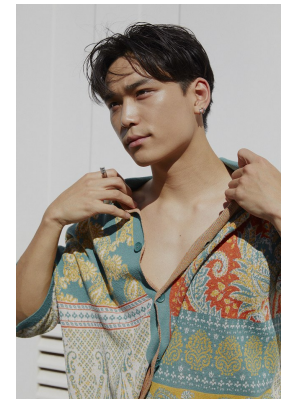

BOSS MODELS

JOHANNESBURG

MICHAEL SUN

Height: 184cm Chest: 98cm Waist: 84cm Shoe: 11 UK Hair: Black Eyes: Brown

BOSS MODELS

JOHANNESBURG

MICHAEL SUN

Height: 184cm Chest: 98cm Waist: 84cm Shoe: 11 UK Hair: Black Eyes: Brown

BOSS MODELS

JOHANNESBURG

MICHAEL SUN

Height: 184cm Chest: 98cm Waist: 84cm Shoe: 11 UK Hair: Black Eyes: Brown