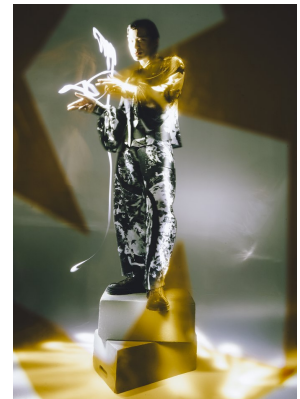

# BOSS MODELS

JOHANNESBURG

MICHAEL SUN

Height: 184cm Chest: 99cm Waist: 86cm Shoe: 11 UK Hair: Black Eyes: Brown