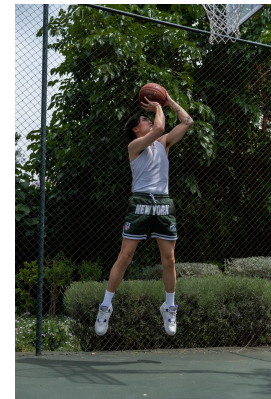

# BOSS MODELS

JOHANNESBURG

MICHAEL SUN

Height: 184cm Chest: 99cm Waist: 86cm Shoe: 11 UK Hair: Black Eyes: Brown