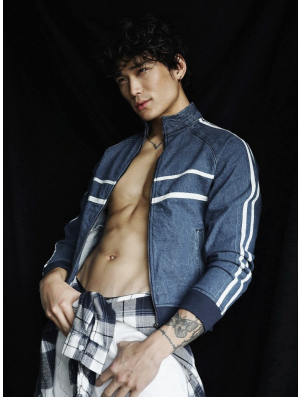

BOSS MODELS

JOHANNESBURG

MICHAEL SUN

Height: 184cm Chest: 99cm Waist: 86cm Shoe: 11 UK Hair: Black Eyes: Brown