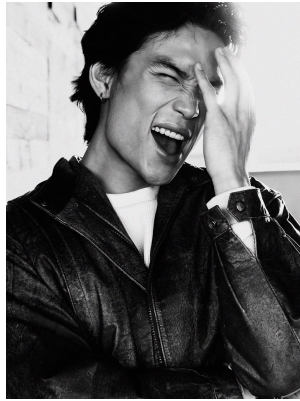

# BOSS MODELS

JOHANNESBURG

MICHAEL SUN

Height: 184cm Chest: 99cm Waist: 86cm Shoe: 11 UK Hair: Black Eyes: Brown