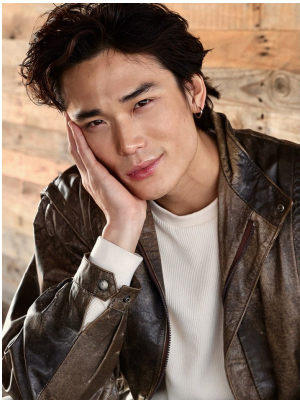

# BOSS MODELS

JOHANNESBURG

MICHAEL SUN

Height: 184cm Chest: 99cm Waist: 86cm Shoe: 11 UK Hair: Black Eyes: Brown