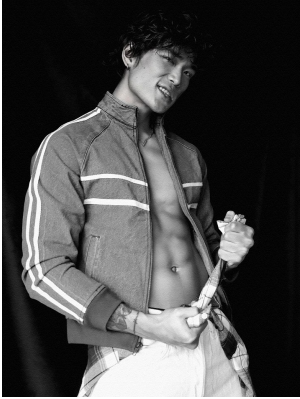

BOSS MODELS

JOHANNESBURG

MICHAEL SUN

Height: 184cm Chest: 99cm Waist: 86cm Shoe: 11 UK Hair: Black Eyes: Brown