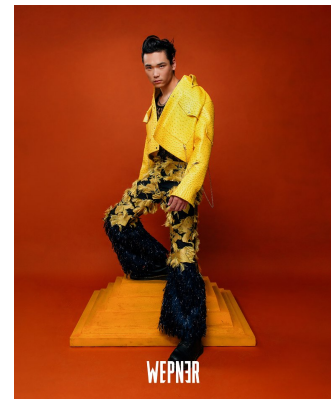

BOSS MODELS

JOHANNESBURG

MICHAEL SUN

Height: 184cm Chest: 98cm Waist: 84cm Shoe: 11 UK Hair: Black Eyes: Brown

BOSS MODELS

JOHANNESBURG

MICHAEL SUN

Height: 184cm Chest: 98cm Waist: 84cm Shoe: 11 UK Hair: Black Eyes: Brown

BOSS MODELS

JOHANNESBURG

MICHAEL SUN

Height: 184cm Chest: 98cm Waist: 84cm Shoe: 11 UK Hair: Black Eyes: Brown