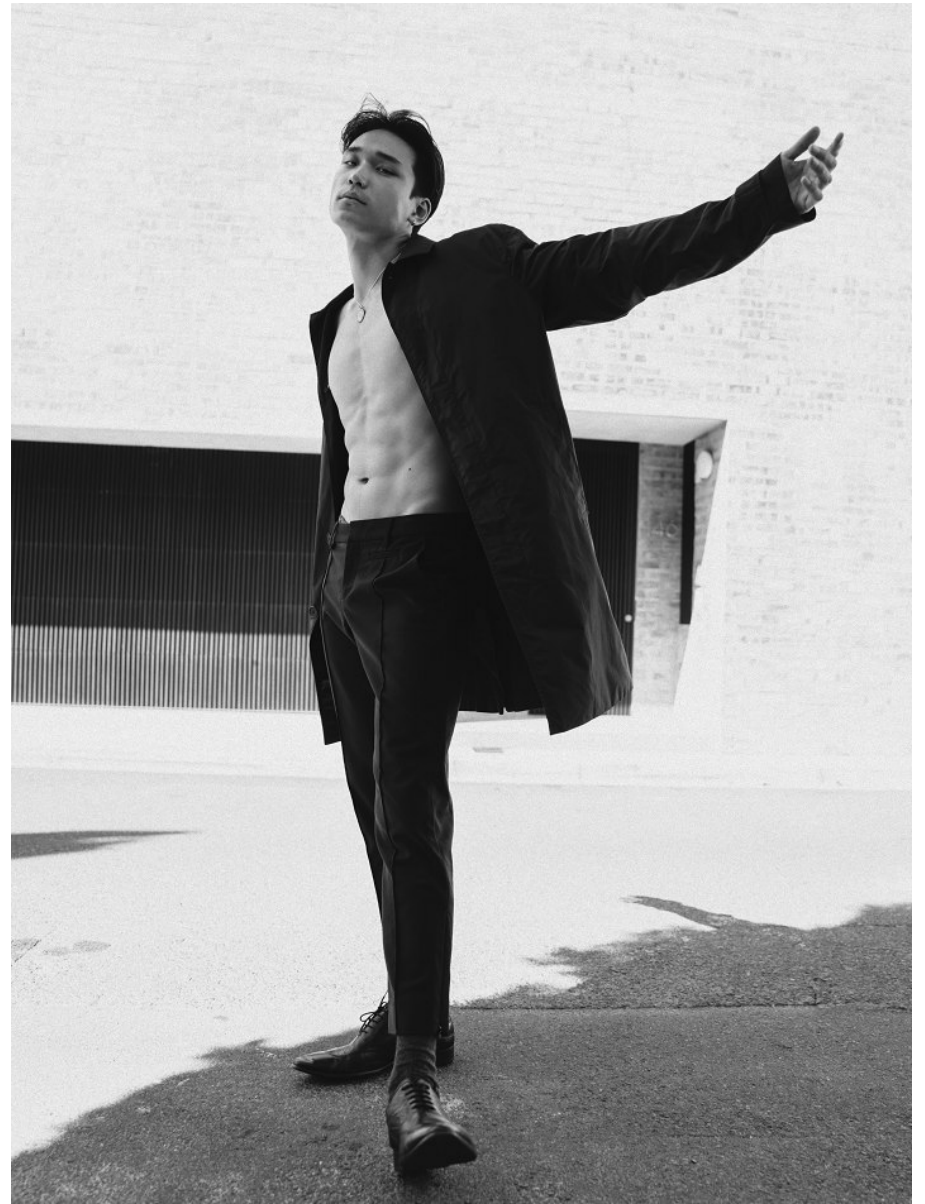

BOSS MODELS

JOHANNESBURG

MICHAEL SUN

Height: 184cm Chest: 98cm Waist: 84cm Shoe: 11 UK Hair: Black Eyes: Brown