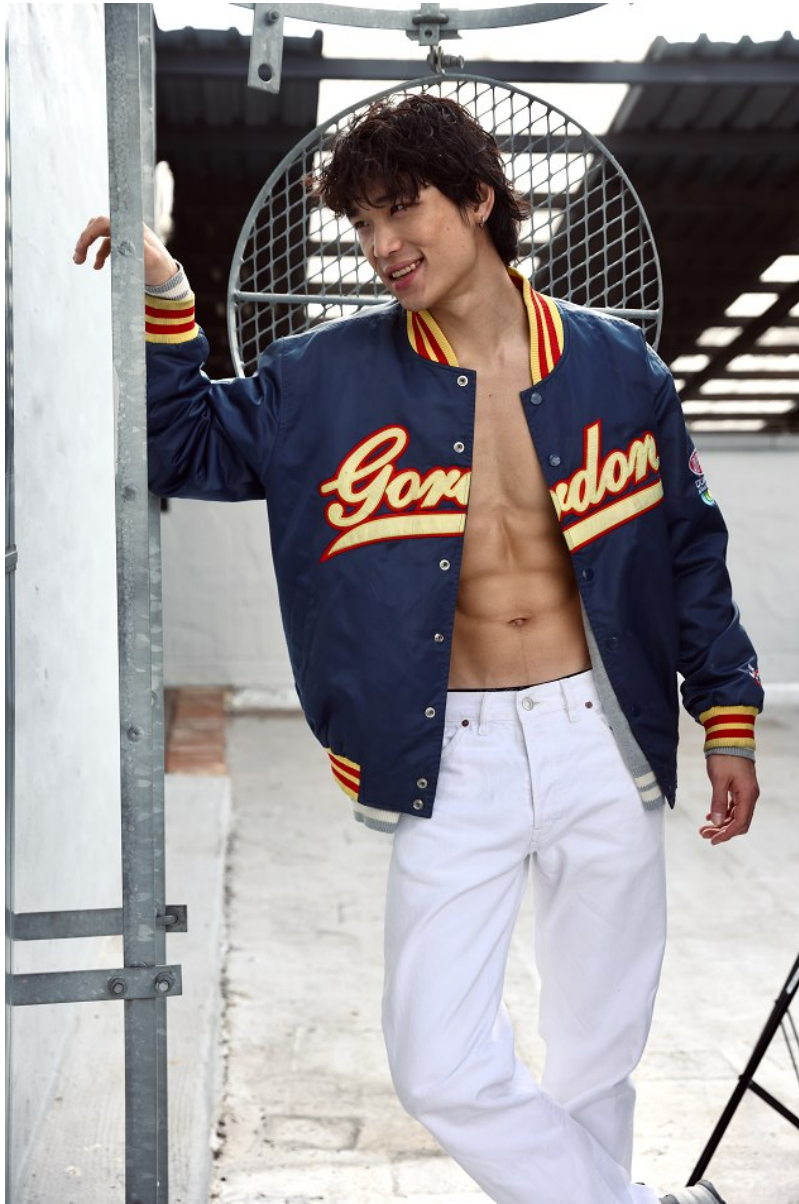

BOSS MODELS

JOHANNESBURG

MICHAEL SUN

Height: 184cm Chest: 99cm Waist: 86cm Shoe: 11 UK Hair: Black Eyes: Brown

BOSS MODELS

JOHANNESBURG

MICHAEL SUN

Height: 184cm Chest: 99cm Waist: 86cm Shoe: 11 UK Hair: Black Eyes: Brown