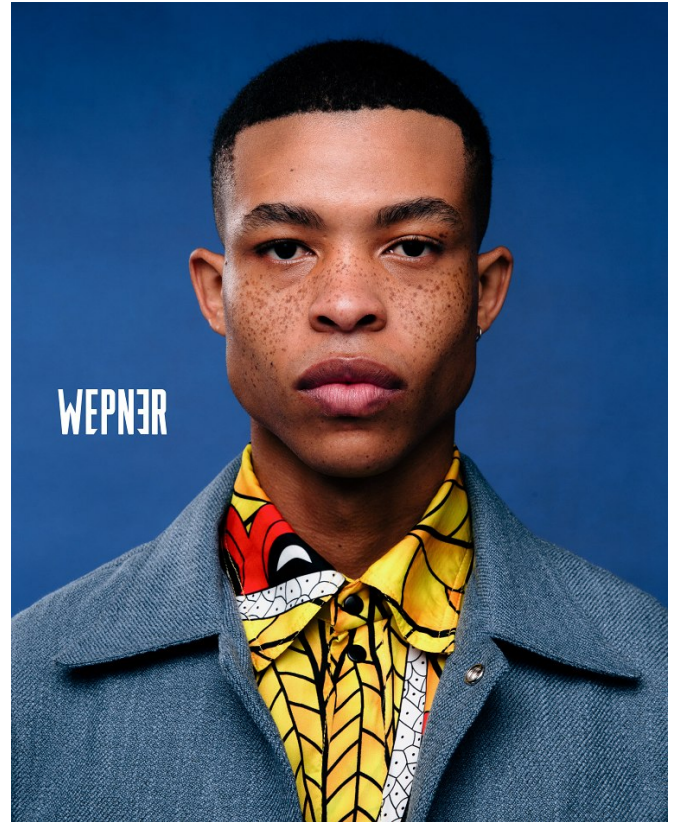

BOSS MODELS

JOHANNESBURG

ATANG MALEBO

Height: 184cm Chest: 94cm Waist: 80cm Shoe: 10 UK Hair: Black Eyes: Brown

BOSS MODELS

JOHANNESBURG

ATANG MALEBO

Height: 184cm Chest: 94cm Waist: 80cm Shoe: 10 UK Hair: Black Eyes: Brown