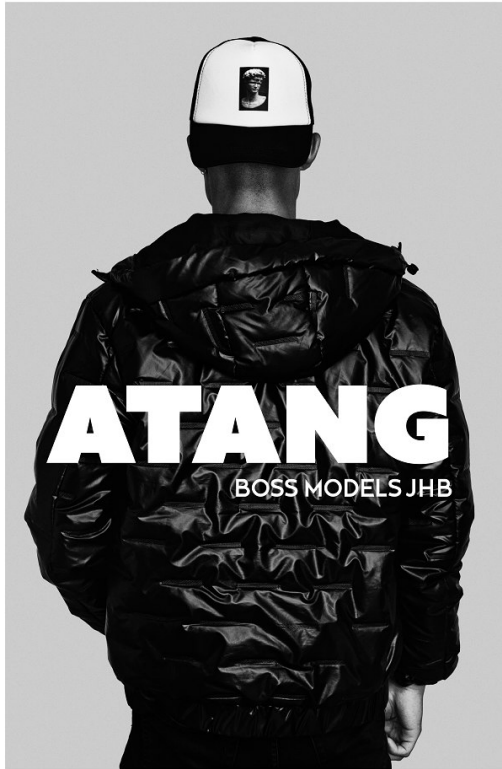

BOSS MODELS

JOHANNESBURG

ATANG MALEBO

Height: 184cm Chest: 94cm Waist: 80cm Shoe: 10 UK Hair: Black Eyes: Brown

BOSS MODELS

JOHANNESBURG

ATANG MALEBO

Height: 184cm Chest: 94cm Waist: 80cm Shoe: 10 UK Hair: Black Eyes: Brown