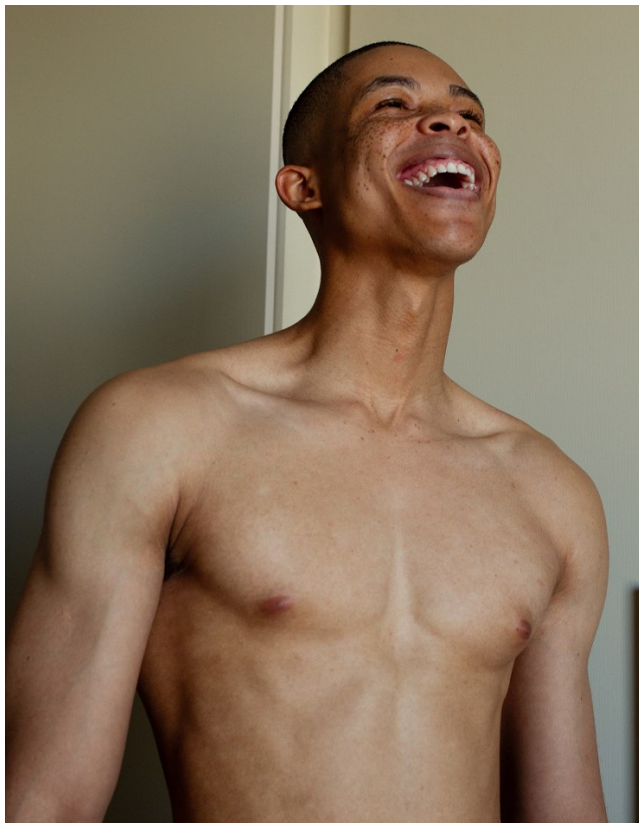

BOSS MODELS

JOHANNESBURG

ATANG MALEBO

Height: 184cm Chest: 94cm Waist: 80cm Shoe: 10 UK Hair: Black Eyes: Brown

BOSS MODELS

JOHANNESBURG

ATANG MALEBO

Height: 184cm Chest: 94cm Waist: 80cm Shoe: 10 UK Hair: Black Eyes: Brown