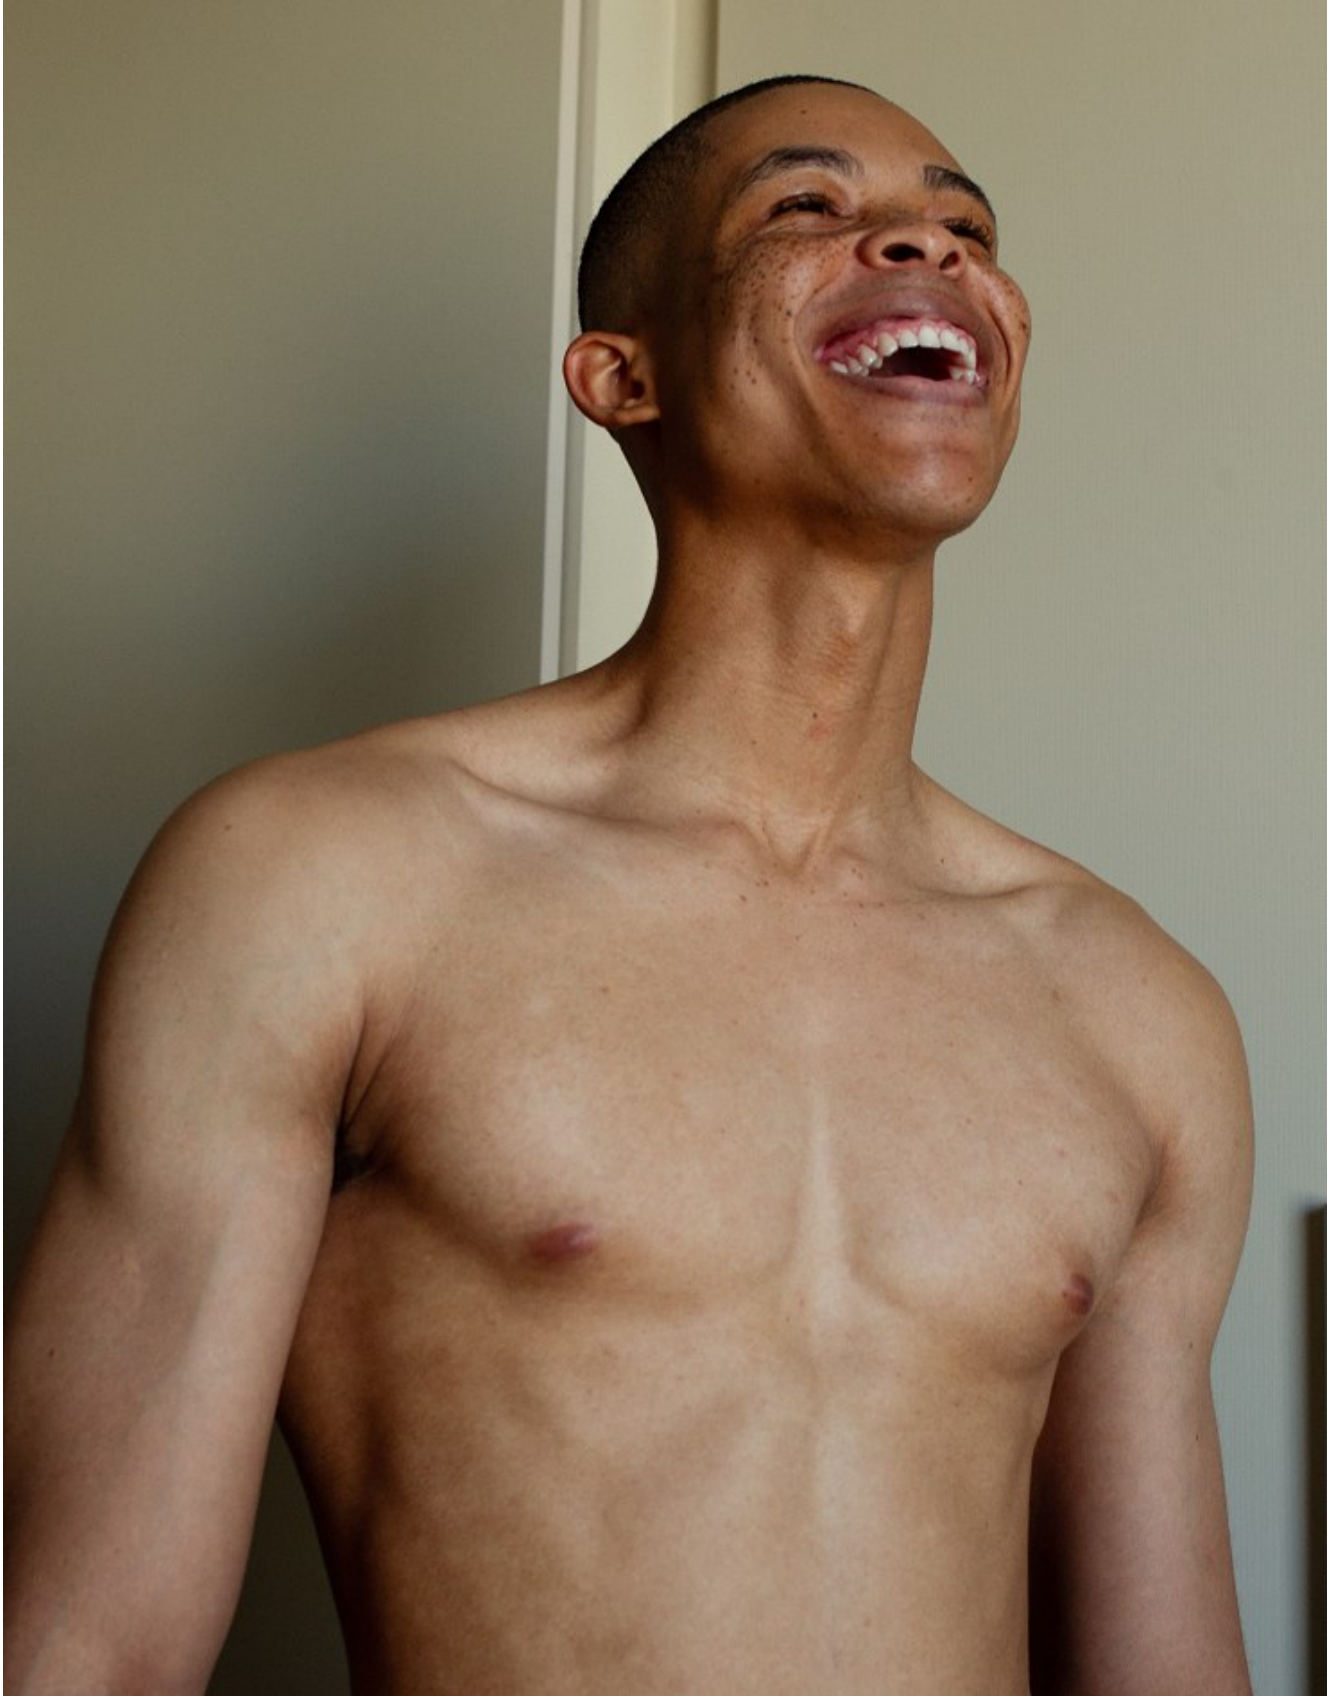

BOSS MODELS

JOHANNESBURG

WEPNER

ATANG MALEBO

Height: 184cm Chest: 94cm Waist: 80cm Shoe: 10 UK Hair: Black Eyes: Brown

BOSS MODELS

JOHANNESBURG

ATANG MALEBO