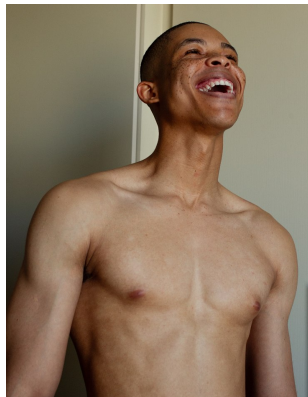

BOSS MODELS

JOHANNESBURG

ATANG MALEBO

Height: 184cm Chest: 94cm Waist: 80cm Shoe: 10 UK Hair: Black Eyes: Brown

BOSS MODELS

JOHANNESBURG

ATANG MALEBO

Height: 184cm Chest: 94cm Waist: 80cm Shoe: 10 UK Hair: Black Eyes: Brown

BOSS MODELS

JOHANNESBURG

ATANG MALEBO

Height: 184cm Chest: 94cm Waist: 80cm Shoe: 10 UK Hair: Black Eyes: Brown