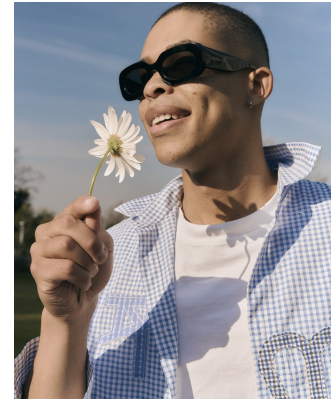

BOSS MODELS

JOHANNESBURG

ATANG MALEBO

Height: 184cm Chest: 94cm Waist: 80cm Shoe: 10 UK Hair: Black Eyes: Brown

BOSS MODELS

JOHANNESBURG

ATANG MALEBO

Height: 184cm Chest: 94cm Waist: 80cm Shoe: 10 UK Hair: Black Eyes: Brown

BOSS MODELS

JOHANNESBURG

ATANG MALEBO

Height: 184cm Chest: 94cm Waist: 80cm Shoe: 10 UK Hair: Black Eyes: Brown