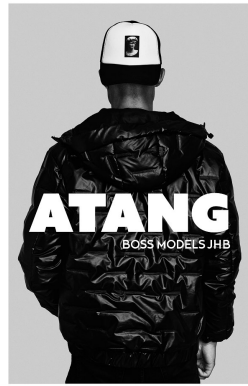

BOSS MODELS

JOHANNESBURG

ATANG MALEBO

Height: 184cm Chest: 94cm Waist: 80cm Shoe: 10 UK Hair: Black Eyes: Brown

BOSS MODELS

JOHANNESBURG

ATANG MALEBO

Height: 184cm Chest: 94cm Waist: 80cm Shoe: 10 UK Hair: Black Eyes: Brown

BOSS MODELS

JOHANNESBURG

ATANG MALEBO

Height: 184cm Chest: 94cm Waist: 80cm Shoe: 10 UK Hair: Black Eyes: Brown