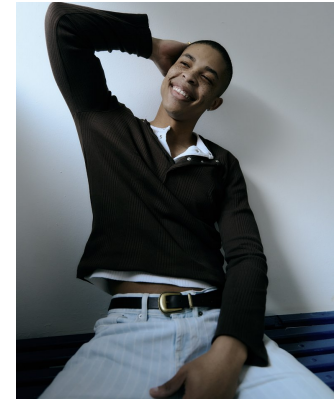

BOSS MODELS

JOHANNESBURG

ATANG MALEBO

Height: 184cm Chest: 94cm Waist: 80cm Shoe: 10 UK Hair: Black Eyes: Brown

BOSS MODELS

JOHANNESBURG

ATANG MALEBO

Height: 184cm Chest: 94cm Waist: 80cm Shoe: 10 UK Hair: Black Eyes: Brown

BOSS MODELS

JOHANNESBURG

ATANG MALEBO

Height: 184cm Chest: 94cm Waist: 80cm Shoe: 10 UK Hair: Black Eyes: Brown