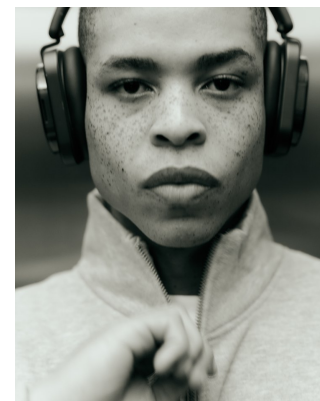

BOSS MODELS

JOHANNESBURG

ATANG MALEBO

Height: 184cm Chest: 94cm Waist: 80cm Shoe: 10 UK Hair: Black Eyes: Brown

BOSS MODELS

JOHANNESBURG

ATANG MALEBO

Height: 184cm Chest: 94cm Waist: 80cm Shoe: 10 UK Hair: Black Eyes: Brown

BOSS MODELS

JOHANNESBURG

ATANG MALEBO

Height: 184cm Chest: 94cm Waist: 80cm Shoe: 10 UK Hair: Black Eyes: Brown