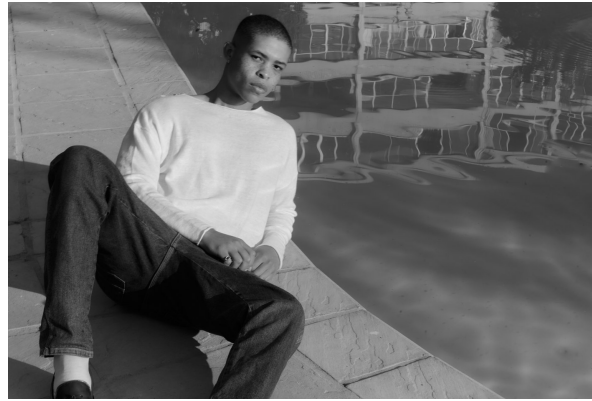

BOSS MODELS

JOHANNESBURG

ATANG MALEBO

Height: 184cm Chest: 94cm Waist: 80cm Shoe: 10 UK Hair: Black Eyes: Brown

BOSS MODELS

JOHANNESBURG

ATANG MALEBO

Height: 184cm Chest: 94cm Waist: 80cm Shoe: 10 UK Hair: Black Eyes: Brown

BOSS MODELS

JOHANNESBURG

ATANG MALEBO

Height: 184cm Chest: 94cm Waist: 80cm Shoe: 10 UK Hair: Black Eyes: Brown