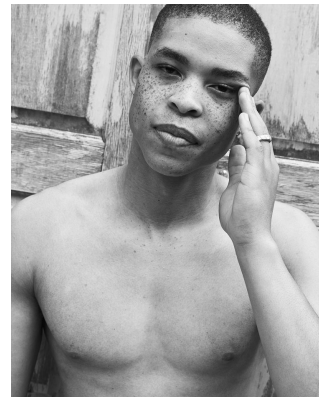

BOSS MODELS

JOHANNESBURG

ATANG MALEBO

Height: 184cm Chest: 94cm Waist: 80cm Shoe: 10 UK Hair: Black Eyes: Brown

BOSS MODELS

JOHANNESBURG

ATANG MALEBO

Height: 184cm Chest: 94cm Waist: 80cm Shoe: 10 UK Hair: Black Eyes: Brown

BOSS MODELS

JOHANNESBURG

ATANG MALEBO

Height: 184cm Chest: 94cm Waist: 80cm Shoe: 10 UK Hair: Black Eyes: Brown