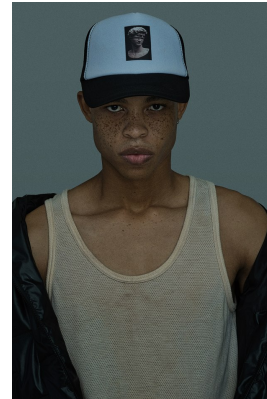

BOSS MODELS

JOHANNESBURG

ATANG MALEBO

Height: 184cm Chest: 94cm Waist: 80cm Shoe: 10 UK Hair: Black Eyes: Brown

BOSS MODELS

JOHANNESBURG

ATANG MALEBO

Height: 184cm Chest: 94cm Waist: 80cm Shoe: 10 UK Hair: Black Eyes: Brown

BOSS MODELS

JOHANNESBURG

ATANG MALEBO

Height: 184cm Chest: 94cm Waist: 80cm Shoe: 10 UK Hair: Black Eyes: Brown