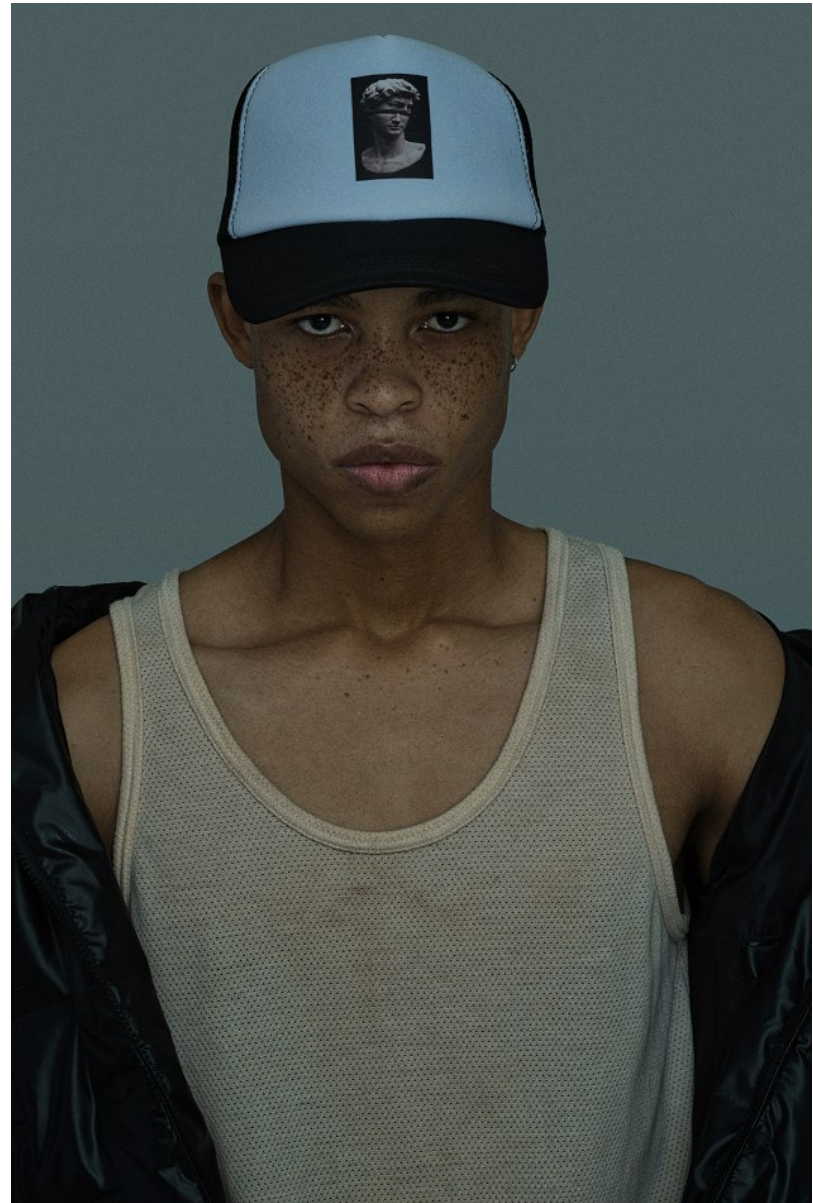

BOSS MODELS

JOHANNESBURG

ATANG MALEBO

Height: 184cm Chest: 94cm Waist: 80cm Shoe: 10 UK Hair: Black Eyes: Brown

BOSS MODELS

JOHANNESBURG

ATANG MALEBO

Height: 184cm Chest: 94cm Waist: 80cm Shoe: 10 UK Hair: Black Eyes: Brown