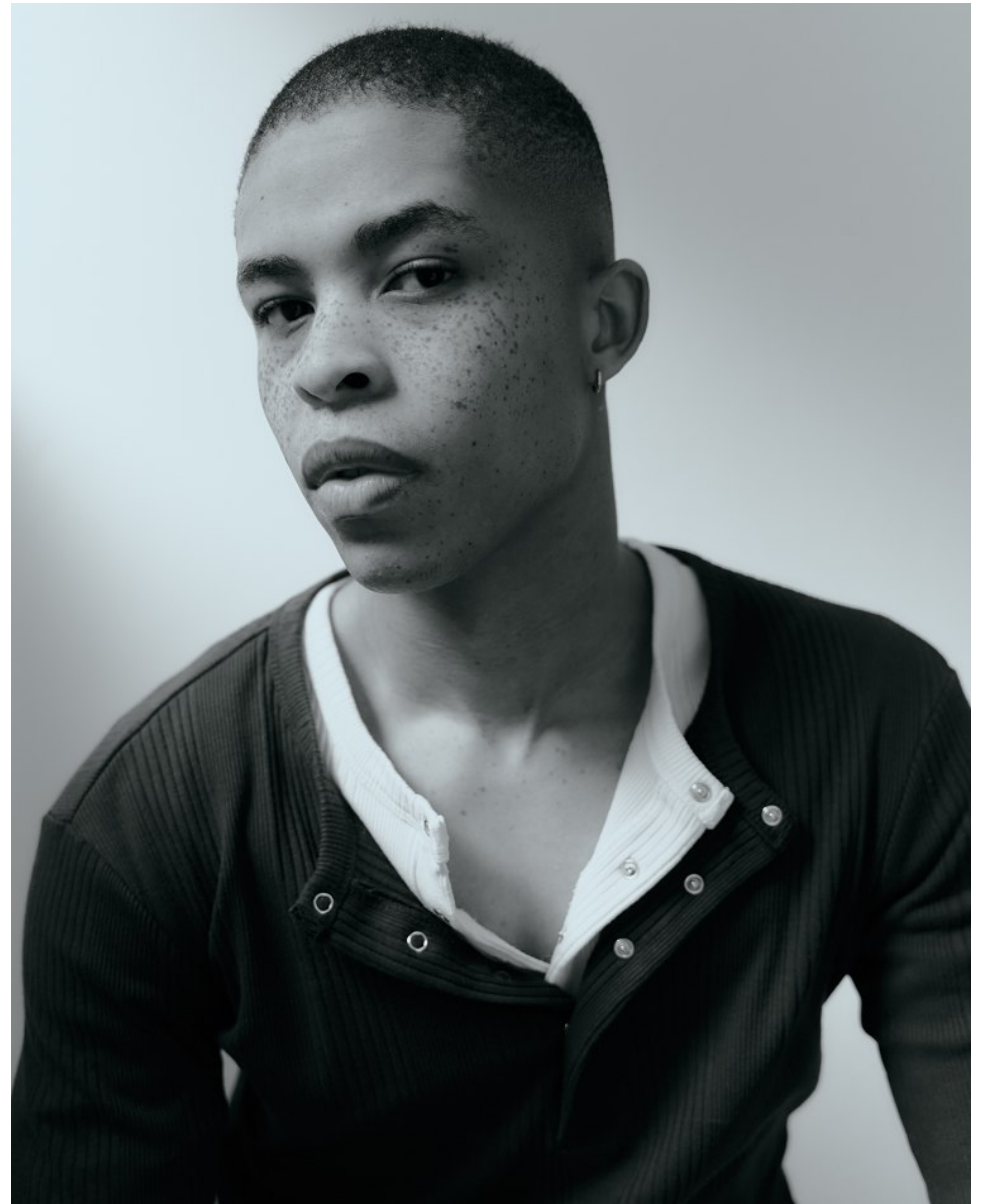

BOSS MODELS

JOHANNESBURG

ATANG MALEBO

Height: 184cm Chest: 94cm Waist: 80cm Shoe: 10 UK Hair: Black Eyes: Brown

BOSS MODELS

JOHANNESBURG

ATANG MALEBO

Height: 184cm Chest: 94cm Waist: 80cm Shoe: 10 UK Hair: Black Eyes: Brown