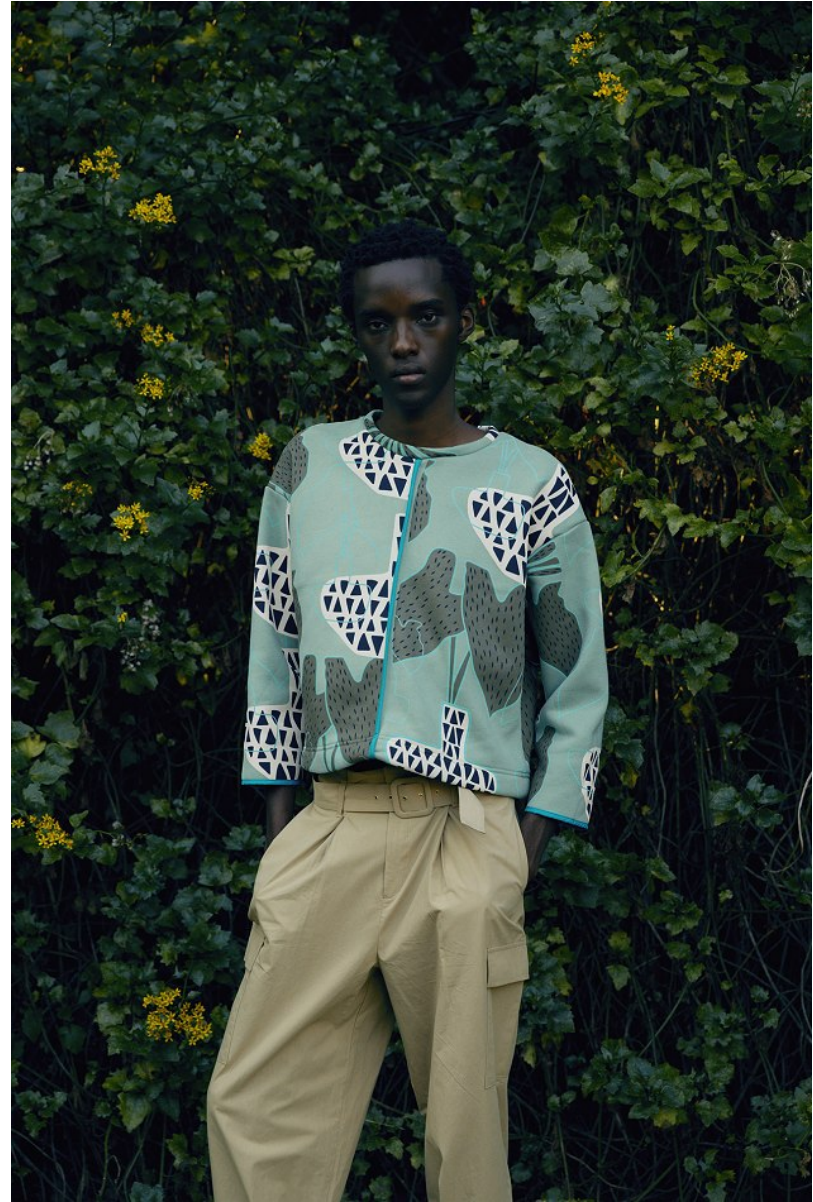

BOSS MODELS

JOHANNESBURG

APHILE CARTER

Height: 190cm Chest: 80cm Waist: 81cm Shoe: 11 UK Hair: Black Eyes: Black