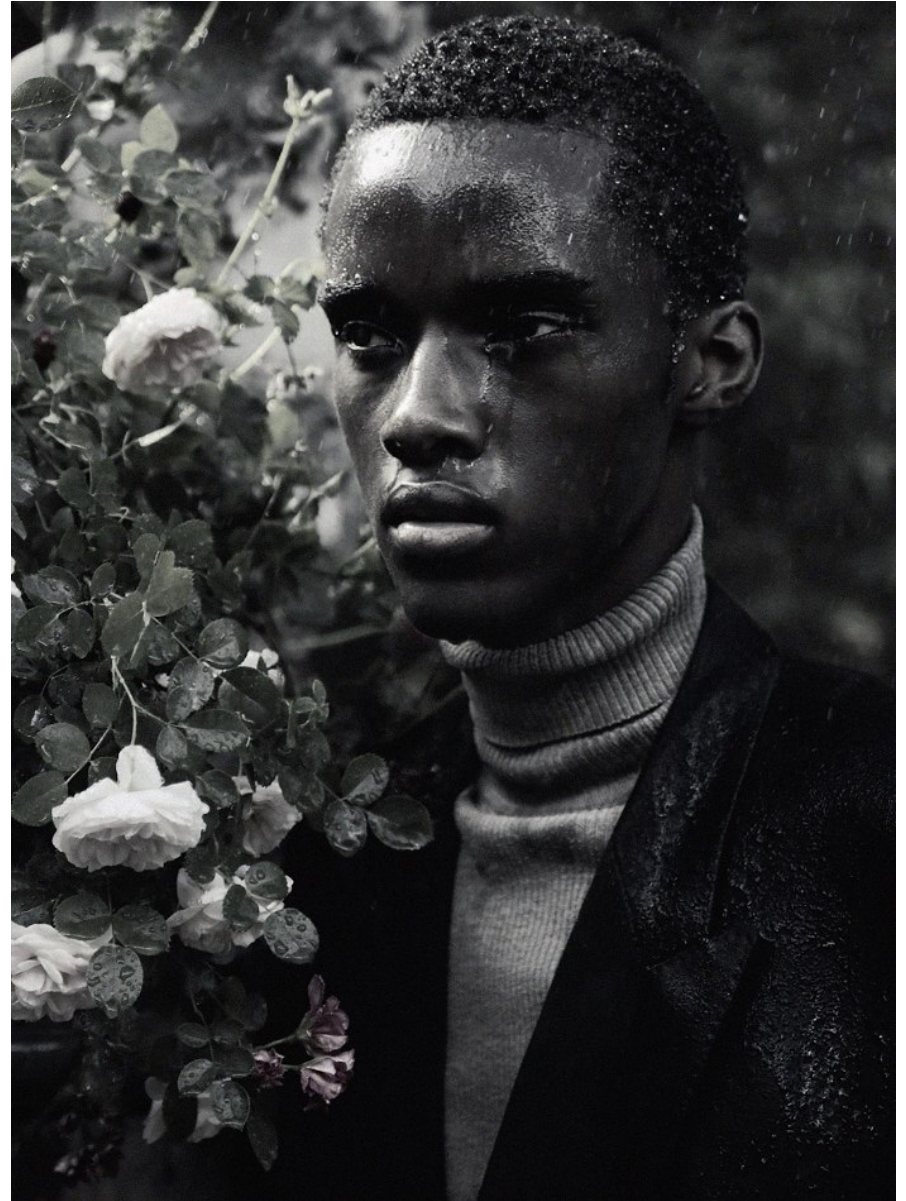

BOSS MODELS

JOHANNESBURG

APHILE CARTER

Height: 190cm Chest: 80cm Waist: 81cm Shoe: 11 UK Hair: Black Eyes: Black

BOSS MODELS

JOHANNESBURG

APHILE CARTER

Height: 190cm Chest: 80cm Waist: 81cm Shoe: 11 UK Hair: Black Eyes: Black