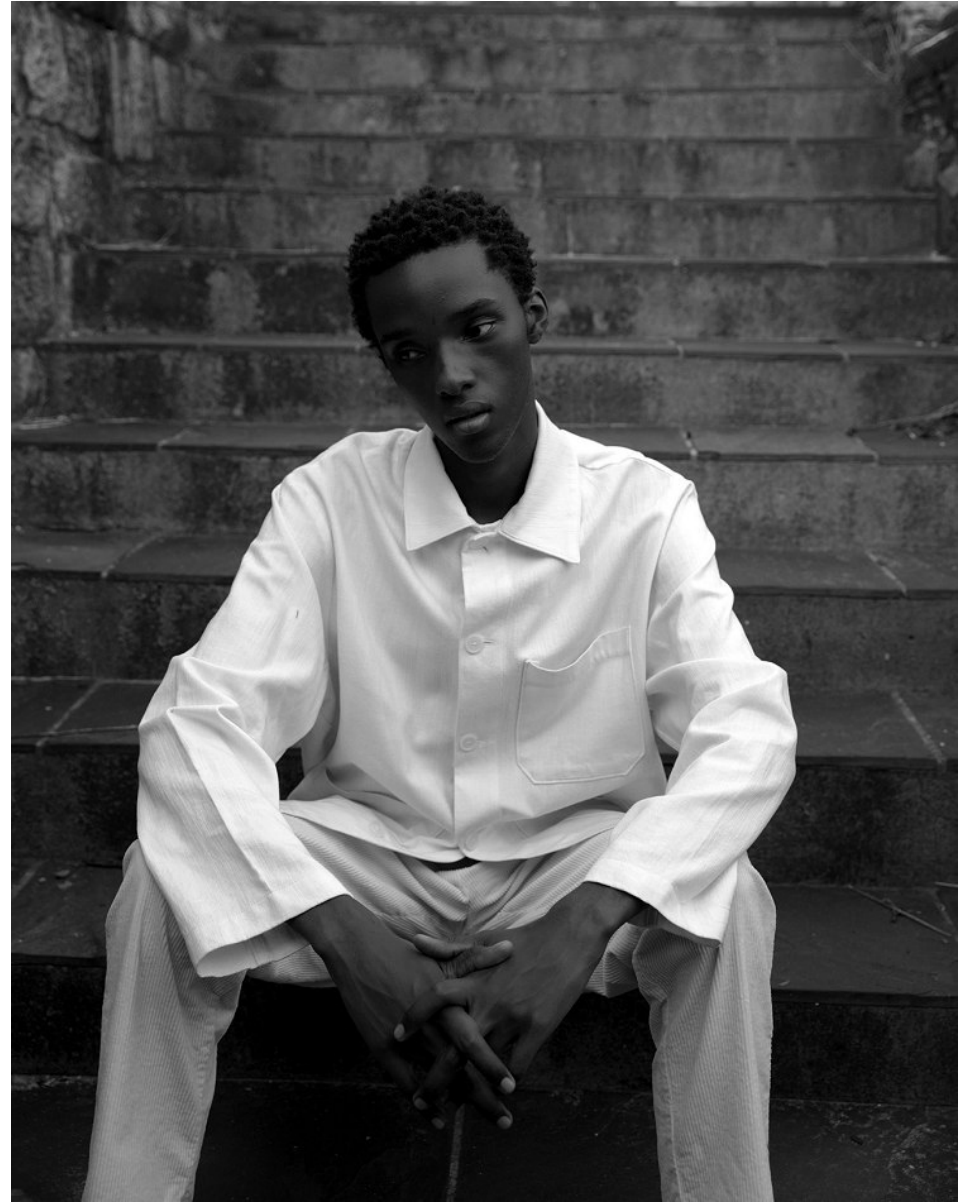

BOSS MODELS

JOHANNESBURG

APHILE CARTER

Height: 190cm Chest: 80cm Waist: 81cm Shoe: 11 UK Hair: Black Eyes: Black

BOSS MODELS

JOHANNESBURG

APHILE CARTER

Height: 190cm Chest: 80cm Waist: 81cm Shoe: 11 UK Hair: Black Eyes: Black