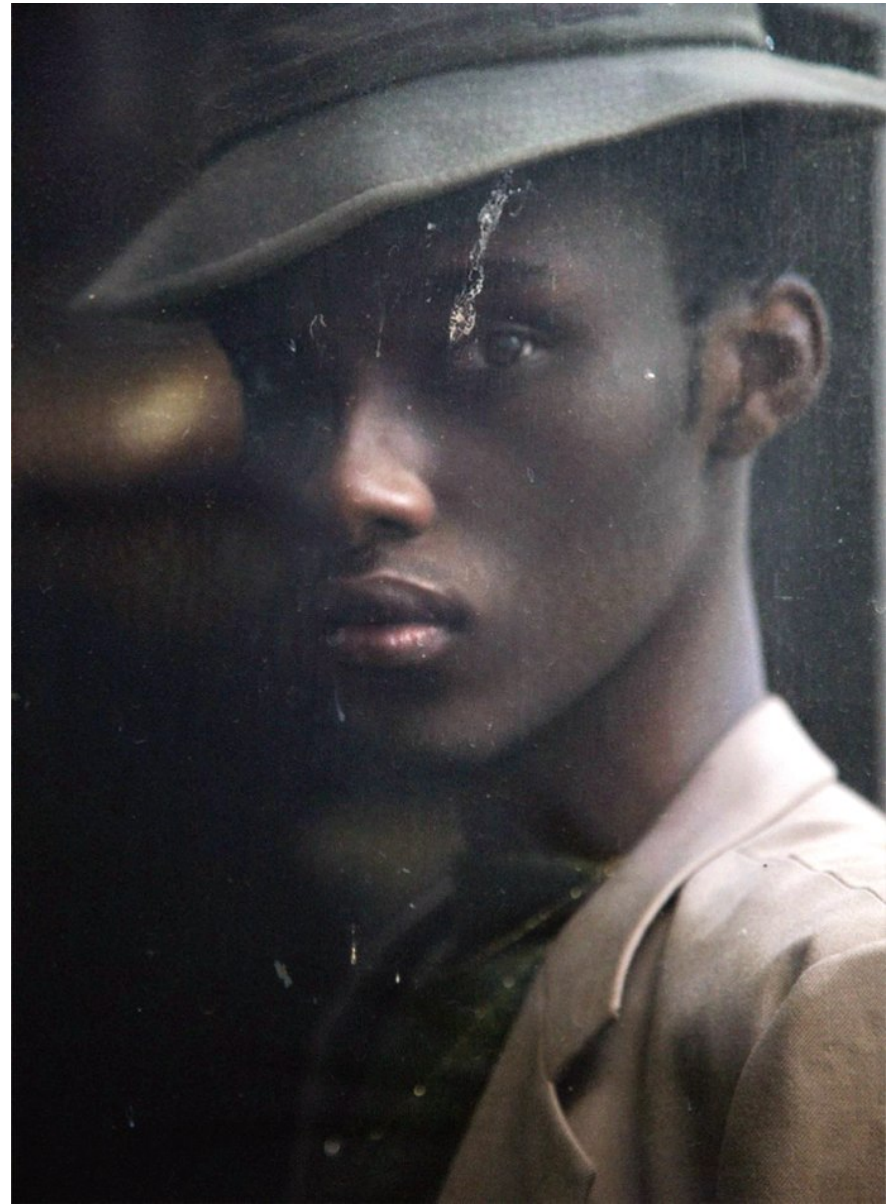

BOSS MODELS

JOHANNESBURG

APHILE CARTER

Height: 190cm Chest: 80cm Waist: 81cm Shoe: 11 UK Hair: Black Eyes: Black