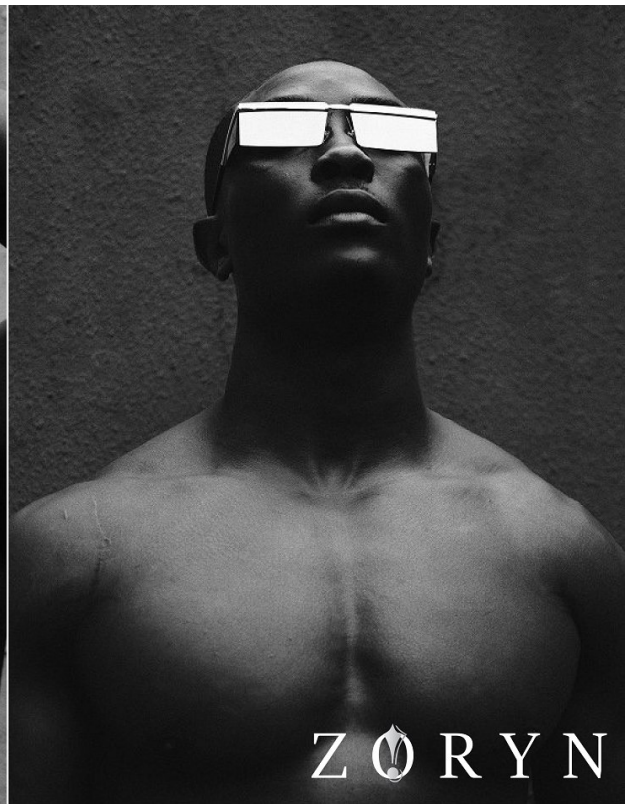

ZORYN

AIDIA DE MEYER

Height: 188cm Chest: 107cm Waist: 83cm Shoe: 9.5 UK Hair: Black Eyes: Brown