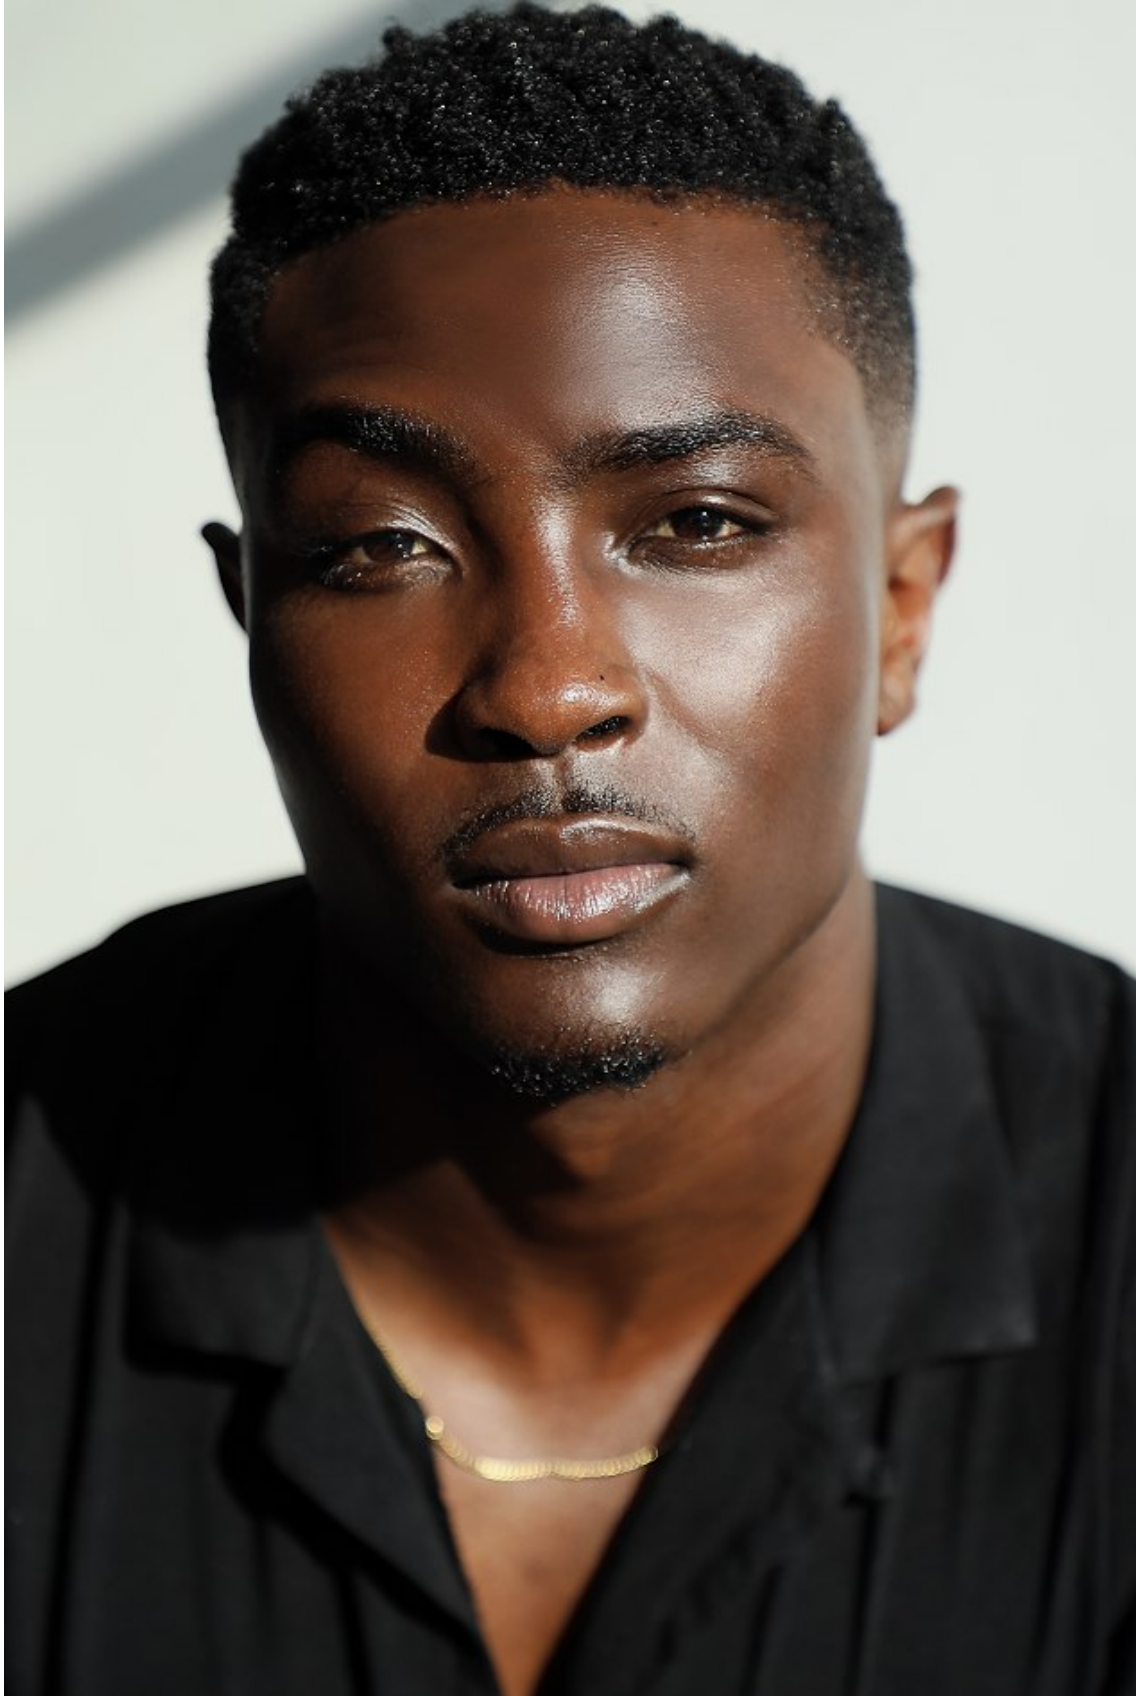

# BOSS MODELS

JOHANNESBURG

AIDIA DE MEYER

Height: 188cm Chest: 107cm Waist: 83cm Shoe: 9.5 UK Hair: Black Eyes: Brown