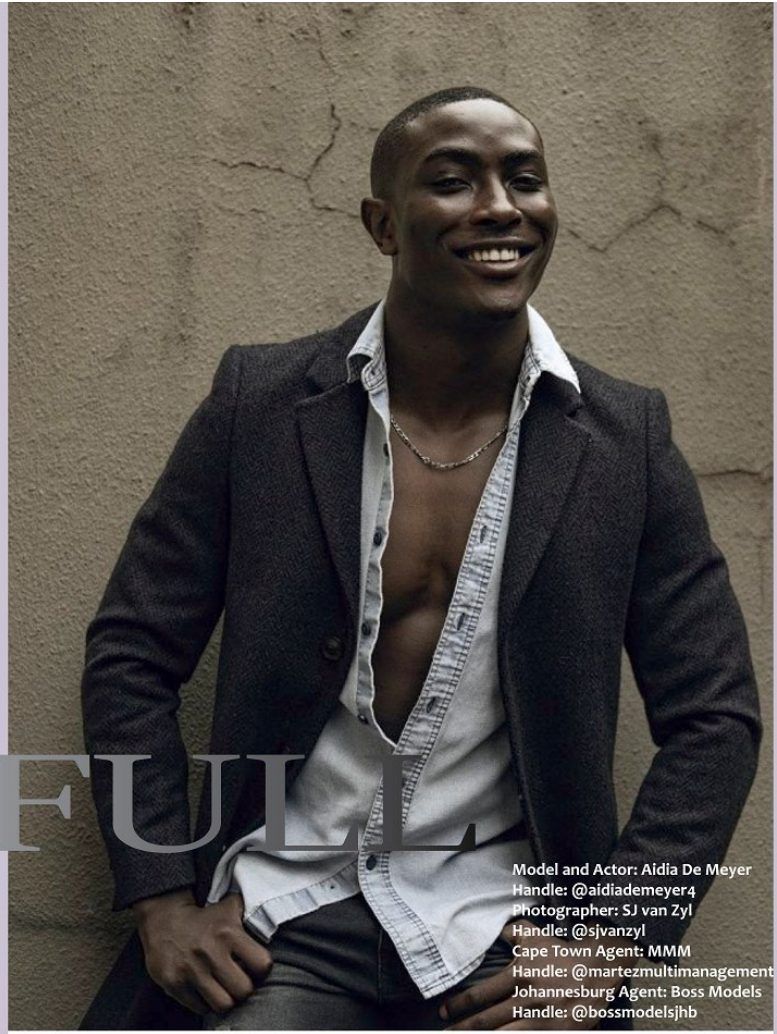

BOSS MODELS

JOHANNESBURG

PLAYFULL

ZORYN

Model and Actor: Aidia De Meyer
Handle: @aidiademeyer4
Photographer: SJ van Zyl
Handle: @sjvanzyl
Cape Town Agent: MMM
Handle: @martezmultimanagement
Johannesburg Agent: Boss Models
Handle: @bossmodelsjhb

AIDIA DE MEYER

Height: 188cm Chest: 107cm Waist: 83cm Shoe: 9.5 UK Hair: Black Eyes: Brown