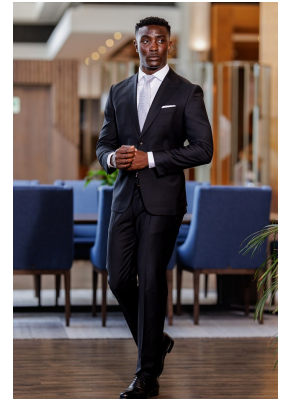

# BOSS MODELS

JOHANNESBURG

## AIDIA DE MEYER

Height: 188cm Chest: 107cm Waist: 83cm Shoe: 9.5 UK Hair: Black Eyes: Brown