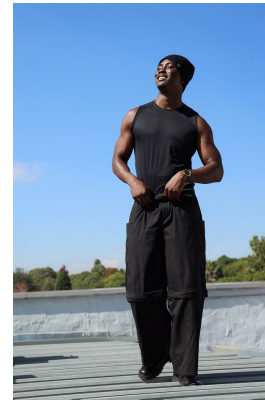

## AIDIA DE MEYER

Height: 188cm Chest: 107cm Waist: 83cm Shoe: 9.5 UK Hair: Black Eyes: Brown