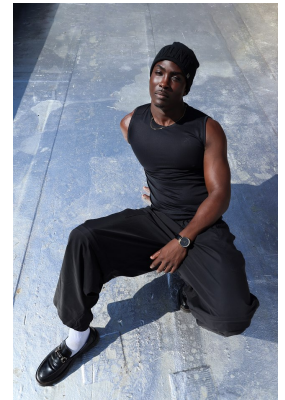

# BOSS MODELS

JOHANNESBURG

## AIDIA DE MEYER

Height: 188cm Chest: 107cm Waist: 83cm Shoe: 9.5 UK Hair: Black Eyes: Brown