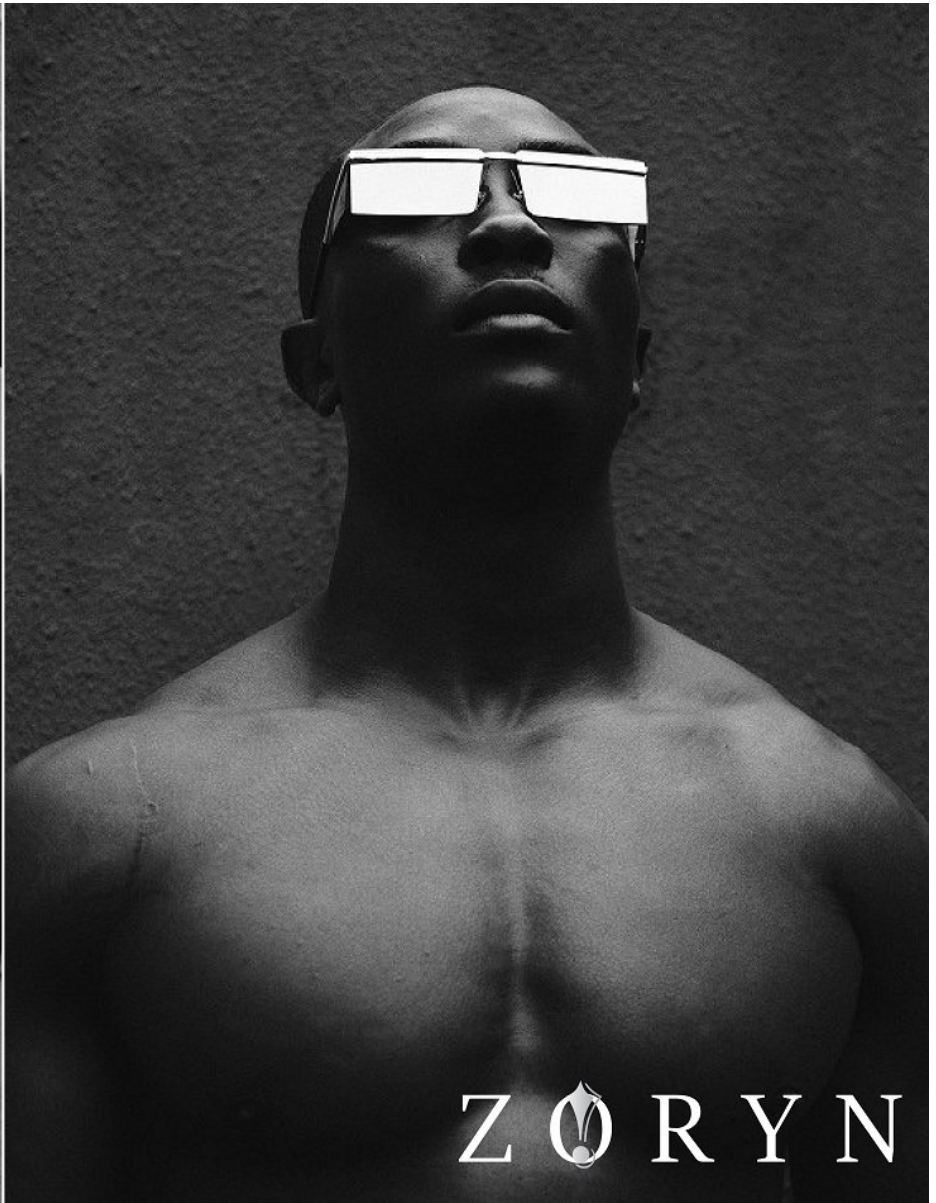

BOSS MODELS

JOHANNESBURG

AIDIA DE MEYER

Height: 188cm Chest: 107cm Waist: 83cm Shoe: 9.5 UK Hair: Black Eyes: Brown

BOSS MODELS

JOHANNESBURG

Model and Actor: Aidia De Meyer
Handle: @aidiademeyer4
Photographer: SJ van Zyl
Handle: @sjvanzyl
Cape Town Agent: MMM
Handle: @martezmultimanagement
Johannesburg Agent: Boss Models
Handle: @bossmodelsjhb