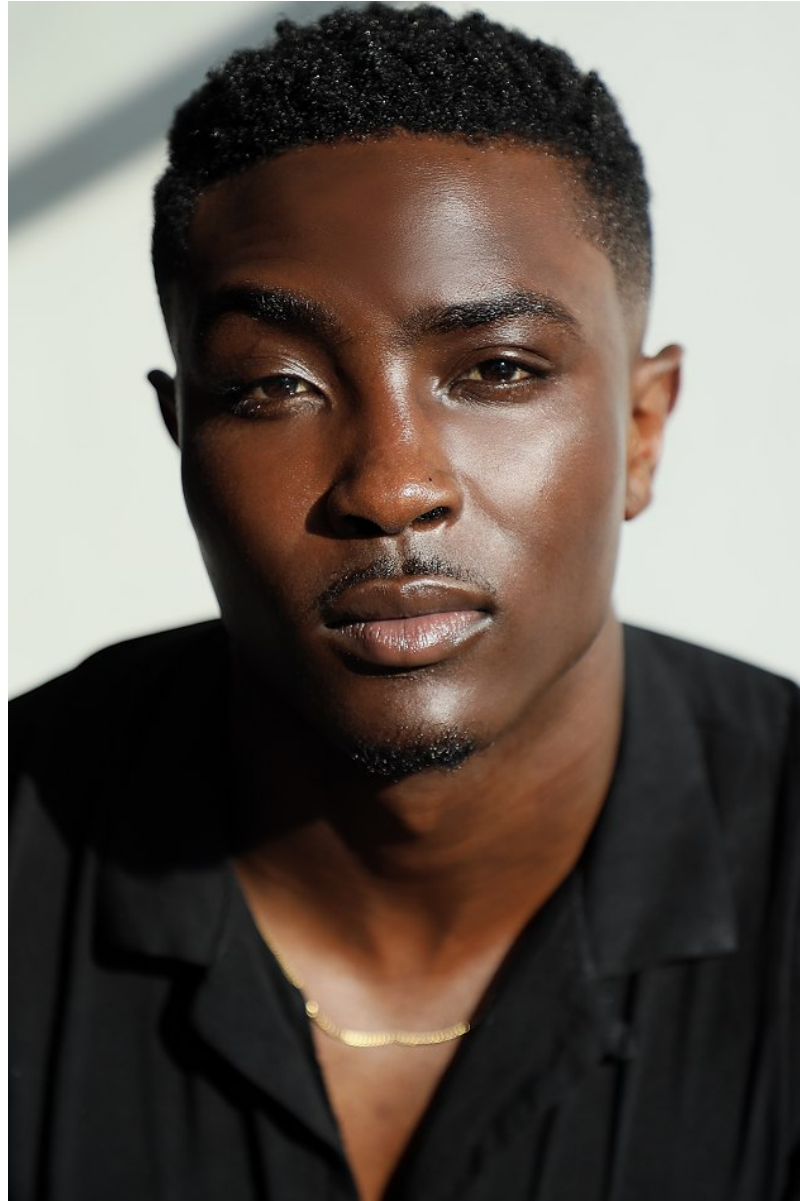

BOSS MODELS

JOHANNESBURG

AIDIA DE MEYER

Height: 188cm Chest: 107cm Waist: 83cm Shoe: 9.5 UK Hair: Black Eyes: Brown

BOSS MODELS

JOHANNESBURG

AIDIA DE MEYER

Height: 188cm Chest: 107cm Waist: 83cm Shoe: 9.5 UK Hair: Black Eyes: Brown

BOSS MODELS

JOHANNESBURG

AIDIA DE MEYER

Height: 188cm Chest: 107cm Waist: 83cm Shoe: 9.5 UK Hair: Black Eyes: Brown

BOSS MODELS

JOHANNESBURG

Model and Actor: Aidia De Meyer
Handle: @aidiademeyer4
Photographer: SJ van Zyl
Handle: @sjvanzyl
Cape Town Agent: MMM
Handle: @martezmultimanagement
Johannesburg Agent: Boss Models
Handle: @bossmodelsjhb