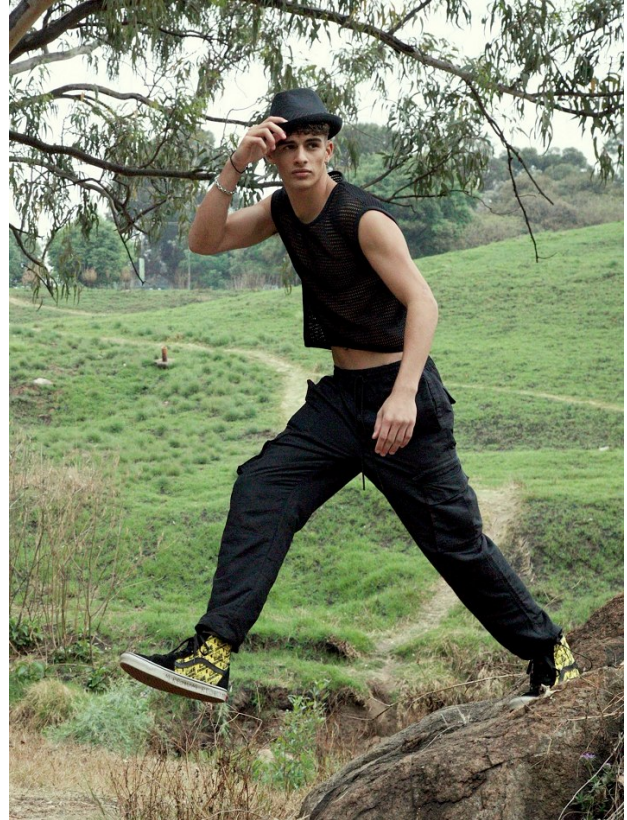

BOSS MODELS

JOHANNESBURG

GREGORY ROBINSON

Height: 185cm Chest: 97cm Waist: 77cm Shoe: 11 UK Hair: Dark Brown Eyes: Dark Brown

BOSS MODELS

JOHANNESBURG

GREGORY ROBINSON

Height: 185cm Chest: 97cm Waist: 77cm Shoe: 11 UK Hair: Dark Brown Eyes: Dark Brown