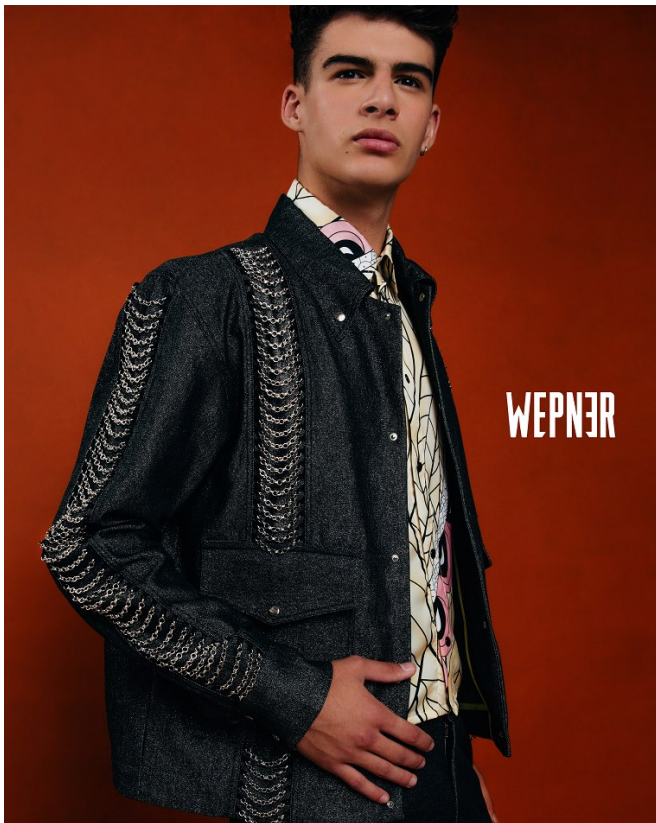

BOSS MODELS

JOHANNESBURG

GREGORY ROBINSON

Height: 185cm Chest: 97cm Waist: 77cm Shoe: 11 UK Hair: Dark Brown Eyes: Dark Brown