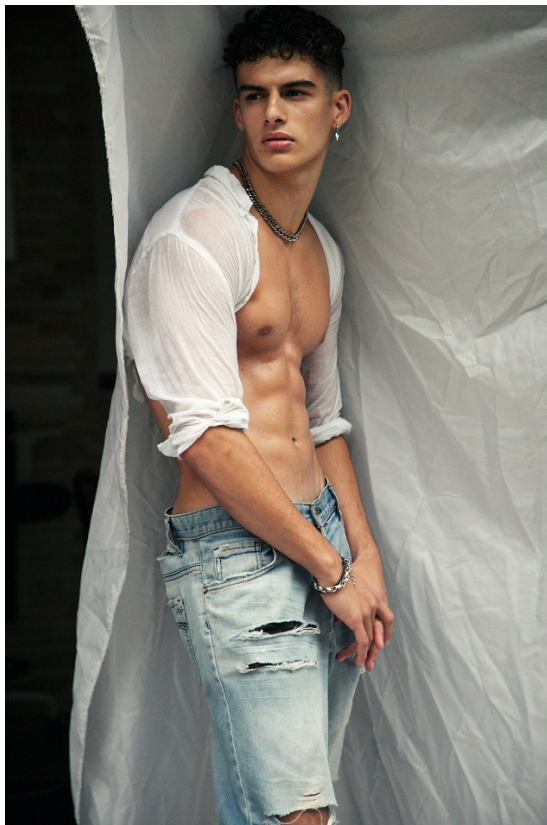

BOSS MODELS

JOHANNESBURG

GREGORY ROBINSON

Height: 185cm Chest: 97cm Waist: 77cm Shoe: 11 UK Hair: Dark Brown Eyes: Dark Brown

BOSS MODELS

JOHANNESBURG

GREGORY ROBINSON

Height: 185cm Chest: 97cm Waist: 77cm Shoe: 11 UK Hair: Dark Brown Eyes: Dark Brown