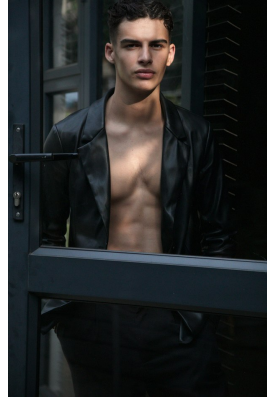

BOSS MODELS

JOHANNESBURG

GREGORY ROBINSON

Height: 185cm Chest: 97cm Waist: 77cm Shoe: 11 UK Hair: Dark Brown Eyes: Dark Brown

BOSS MODELS

JOHANNESBURG

GREGORY ROBINSON

Height: 185cm Chest: 97cm Waist: 77cm Shoe: 11 UK Hair: Dark Brown Eyes: Dark Brown

BOSS MODELS

JOHANNESBURG

GREGORY ROBINSON

Height: 185cm Chest: 97cm Waist: 77cm Shoe: 11 UK Hair: Dark Brown Eyes: Dark Brown