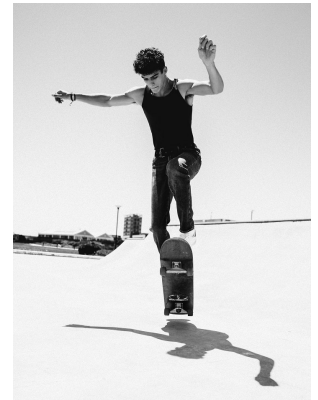

BOSS MODELS

JOHANNESBURG

GREGORY ROBINSON

Height: 185cm Chest: 97cm Waist: 77cm Shoe: 11 UK Hair: Dark Brown Eyes: Dark Brown

BOSS MODELS

JOHANNESBURG

GREGORY ROBINSON

Height: 185cm Chest: 97cm Waist: 77cm Shoe: 11 UK Hair: Dark Brown Eyes: Dark Brown

BOSS MODELS

JOHANNESBURG

GREGORY ROBINSON

Height: 185cm Chest: 97cm Waist: 77cm Shoe: 11 UK Hair: Dark Brown Eyes: Dark Brown