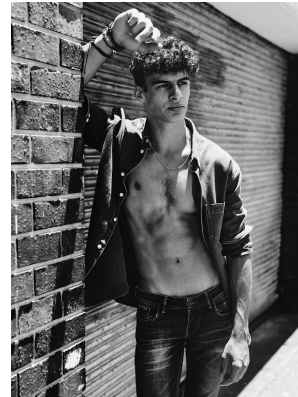

BOSS MODELS

JOHANNESBURG

GREGORY ROBINSON

Height: 185cm Chest: 97cm Waist: 77cm Shoe: 11 UK Hair: Dark Brown Eyes: Dark Brown

BOSS MODELS

JOHANNESBURG

GREGORY ROBINSON

Height: 185cm Chest: 97cm Waist: 77cm Shoe: 11 UK Hair: Dark Brown Eyes: Dark Brown

BOSS MODELS

JOHANNESBURG

GREGORY ROBINSON

Height: 185cm Chest: 97cm Waist: 77cm Shoe: 11 UK Hair: Dark Brown Eyes: Dark Brown