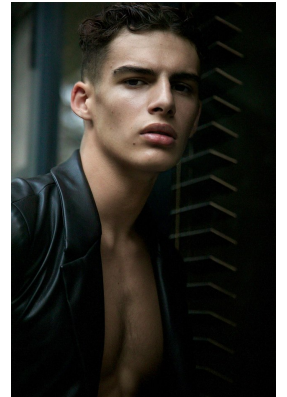

BOSS MODELS

JOHANNESBURG

GREGORY ROBINSON

Height: 185cm Chest: 97cm Waist: 77cm Shoe: 11 UK Hair: Dark Brown Eyes: Dark Brown

BOSS MODELS

JOHANNESBURG

GREGORY ROBINSON

Height: 185cm Chest: 97cm Waist: 77cm Shoe: 11 UK Hair: Dark Brown Eyes: Dark Brown

BOSS MODELS

JOHANNESBURG

GREGORY ROBINSON

Height: 185cm Chest: 97cm Waist: 77cm Shoe: 11 UK Hair: Dark Brown Eyes: Dark Brown