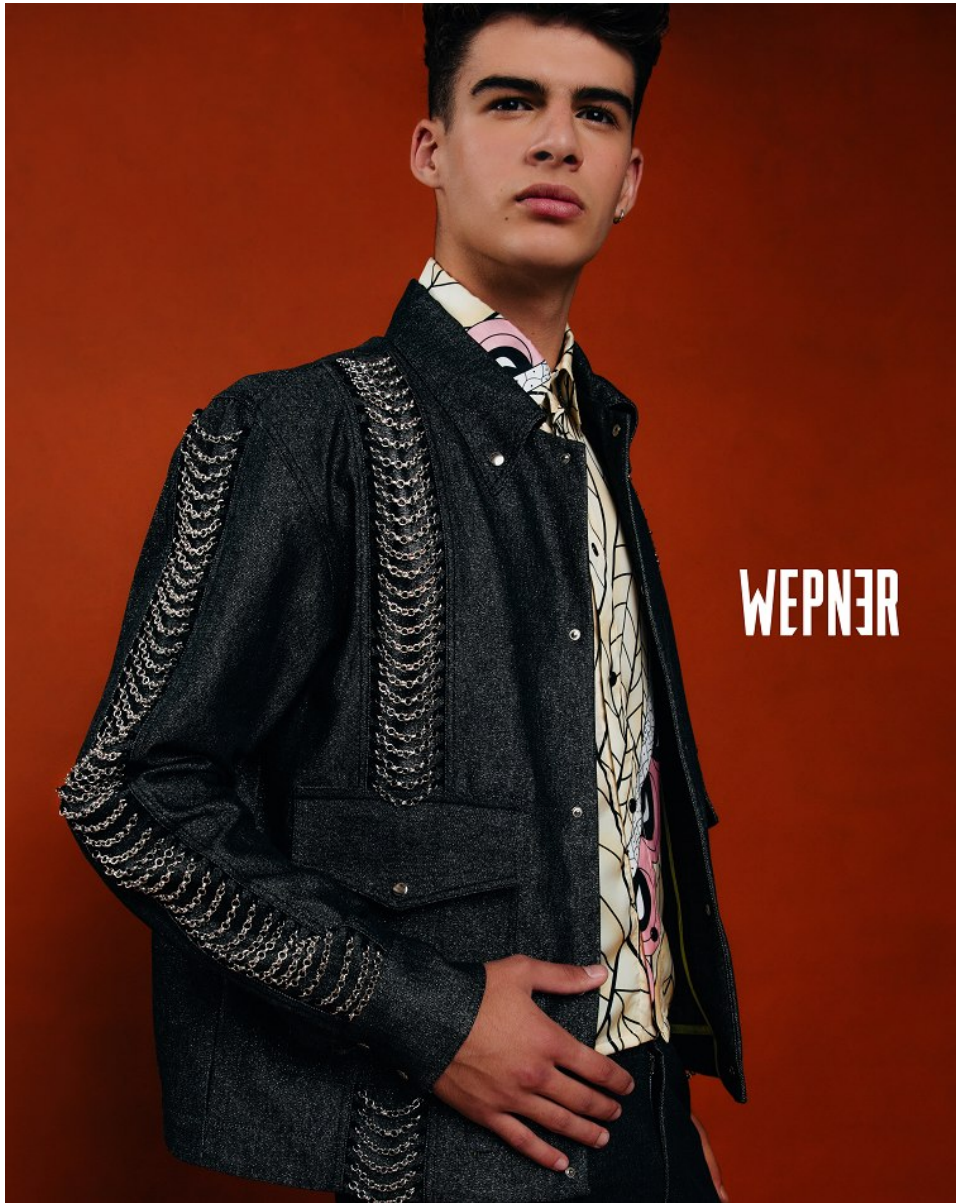

BOSS MODELS

JOHANNESBURG

GREGORY ROBINSON

Height: 185cm Chest: 97cm Waist: 77cm Shoe: 11 UK Hair: Dark Brown Eyes: Dark Brown

BOSS MODELS

JOHANNESBURG

GREGORY ROBINSON

Height: 185cm Chest: 97cm Waist: 77cm Shoe: 11 UK Hair: Dark Brown Eyes: Dark Brown