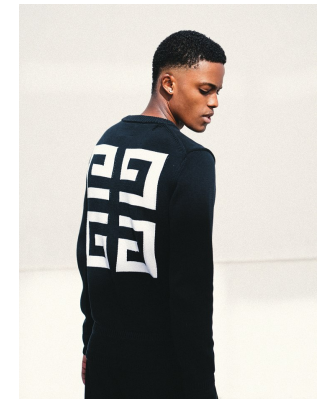

BOSS MODELS

JOHANNESBURG

ORATILE LEKABE

Height: 190cm Chest: 96cm Waist: 81cm Suit: 36 L Shoe: 9 UK Hair: Black Eyes: Brown

BOSS MODELS

JOHANNESBURG

ORATILE LEKABE

Height: 190cm Chest: 96cm Waist: 81cm Suit: 36 L Shoe: 9 UK Hair: Black Eyes: Brown