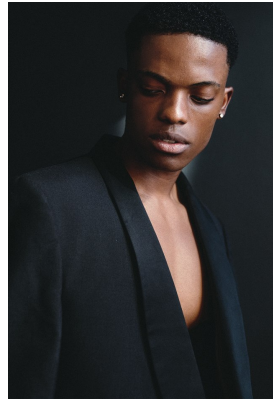

BOSS MODELS

JOHANNESBURG

ORATILE LEKABE

Height: 190cm Chest: 96cm Waist: 81cm Suit: 36 L Shoe: 9 UK Hair: Black Eyes: Brown

BOSS MODELS

JOHANNESBURG

ORATILE LEKABE

Height: 190cm Chest: 96cm Waist: 81cm Suit: 36 L Shoe: 9 UK Hair: Black Eyes: Brown