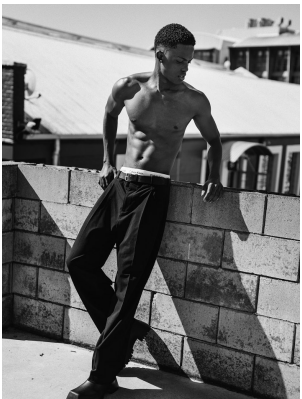

BOSS MODELS

JOHANNESBURG

ORATILE LEKABE

Height: 190cm Chest: 96cm Waist: 81cm Suit: 36 L Shoe: 9 UK Hair: Black Eyes: Brown

BOSS MODELS

JOHANNESBURG

ORATILE LEKABE

Height: 190cm Chest: 96cm Waist: 81cm Suit: 36 L Shoe: 9 UK Hair: Black Eyes: Brown