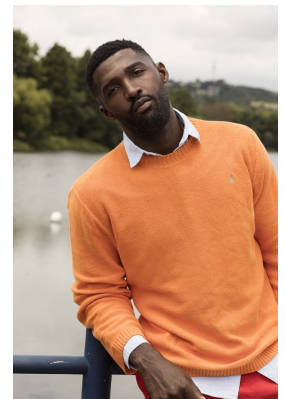

BOSS MODELS

JOHANNESBURG

BETHEL SANZA

Height: 193cm Chest: 107cm Waist: 90cm Suit: 34 L Shoe: 12 UK Hair: Black Eyes: Brown

BOSS MODELS

JOHANNESBURG

BETHEL SANZA

Height: 193cm Chest: 107cm Waist: 90cm Suit: 34 L Shoe: 12 UK Hair: Black Eyes: Brown

BOSS MODELS

JOHANNESBURG

BETHEL SANZA

Height: 193cm Chest: 107cm Waist: 90cm Suit: 34 L Shoe: 12 UK Hair: Black Eyes: Brown