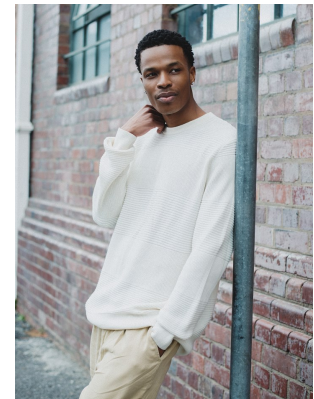

BOSS MODELS

JOHANNESBURG

QUINTON PHINI

Height: 183cm Chest: 97cm Waist: 82cm Shoe: 10 UK Hair: Black Eyes: Brown

BOSS MODELS

JOHANNESBURG

QUINTON PHINI

Height: 183cm Chest: 97cm Waist: 82cm Shoe: 10 UK Hair: Black Eyes: Brown