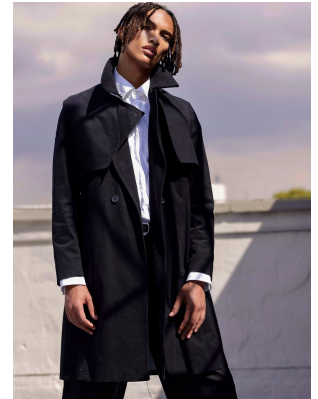

BOSS MODELS

JOHANNESBURG

JORDYN BEILING

Height: 185cm Chest: 91cm Waist: 79cm Shoe: 9 UK Hair: Brown Eyes: Brown

BOSS MODELS

JOHANNESBURG

JORDYN BEILING

Height: 185cm Chest: 91cm Waist: 79cm Shoe: 9 UK Hair: Brown Eyes: Brown