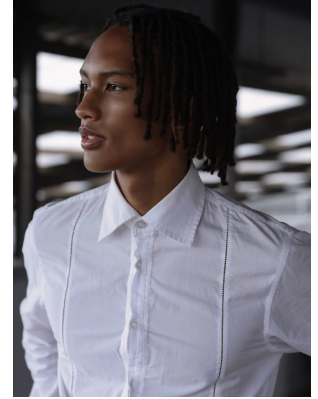

BOSS MODELS

JOHANNESBURG

JORDYN BEILING

Height: 185cm Chest: 91cm Waist: 79cm Shoe: 9 UK Hair: Brown Eyes: Brown

BOSS MODELS

JOHANNESBURG

JORDYN BEILING

Height: 185cm Chest: 91cm Waist: 79cm Shoe: 9 UK Hair: Brown Eyes: Brown