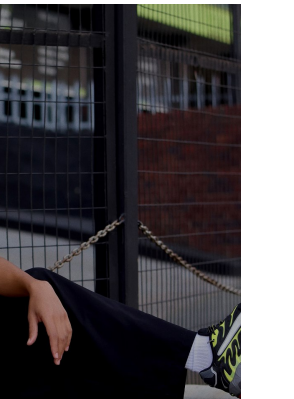

BOSS MODELS

JOHANNESBURG

JORDYN BEILING

Height: 185cm Chest: 91cm Waist: 79cm Shoe: 9 UK Hair: Brown Eyes: Brown

BOSS MODELS

JOHANNESBURG

JORDYN BEILING

Height: 185cm Chest: 91cm Waist: 79cm Shoe: 9 UK Hair: Brown Eyes: Brown