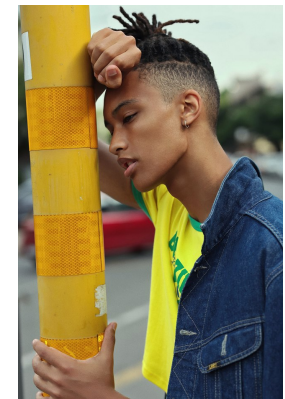

BOSS MODELS

JOHANNESBURG

JORDYN BEILING

Height: 185cm Chest: 91cm Waist: 79cm Shoe: 9 UK Hair: Brown Eyes: Brown

BOSS MODELS

JOHANNESBURG

JORDYN BEILING

Height: 185cm Chest: 91cm Waist: 79cm Shoe: 9 UK Hair: Brown Eyes: Brown