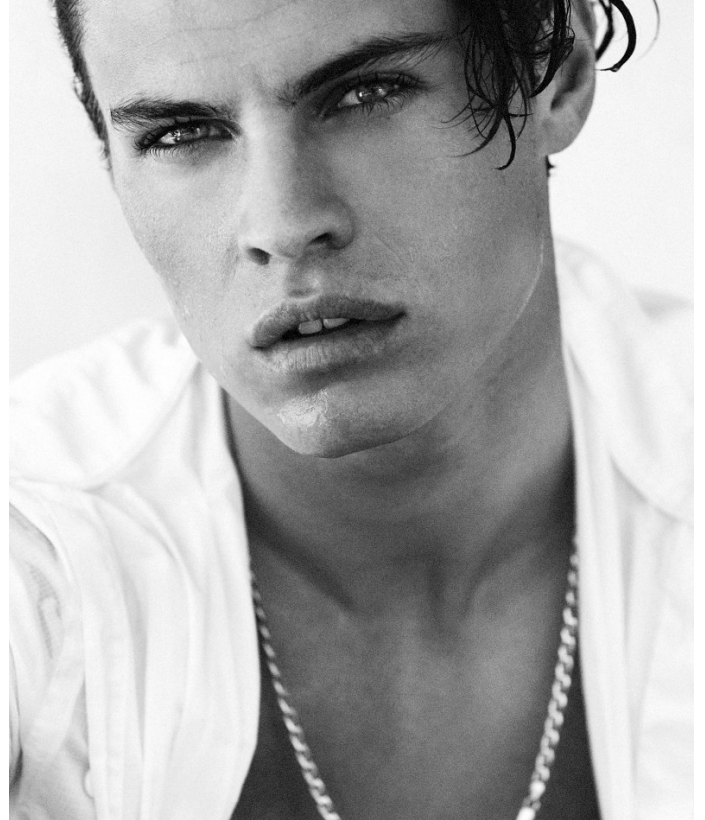

BOSS MODELS

JOHANNESBURG

CONNOR MCGIDDY

Height: 190cm Chest: 102cm Waist: 85cm Suit: 40 L Shoe: 10.5 UK Hair: Brown Eyes: Blue/Green