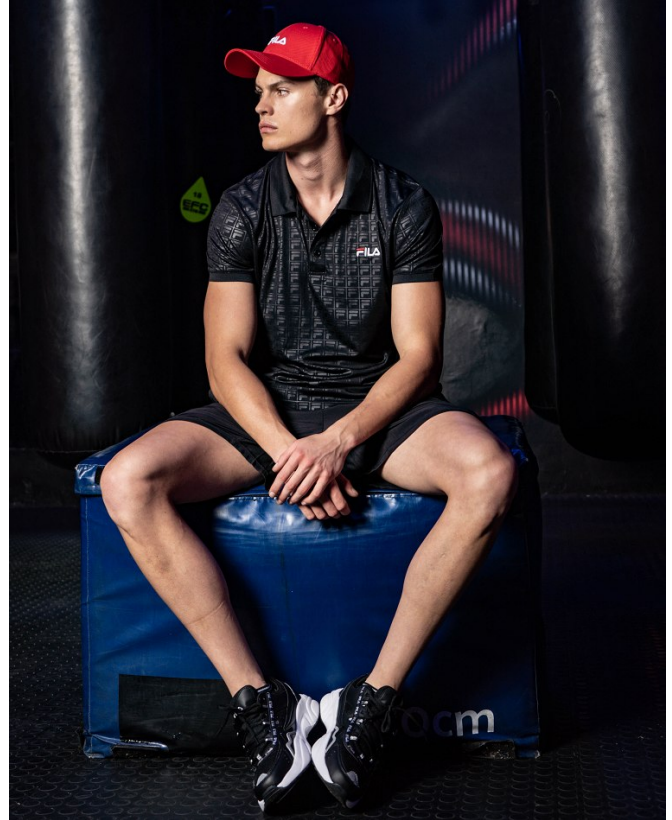

BOSS MODELS

JOHANNESBURG

CONNOR MCGIDDY

Height: 190cm Chest: 102cm Waist: 85cm Suit: 40 L Shoe: 10.5 UK Hair: Brown Eyes: Blue/Green

BOSS MODELS

JOHANNESBURG

CONNOR MCGIDDY

Height: 190cm Chest: 102cm Waist: 85cm Suit: 40 L Shoe: 10.5 UK Hair: Brown Eyes: Blue/Green