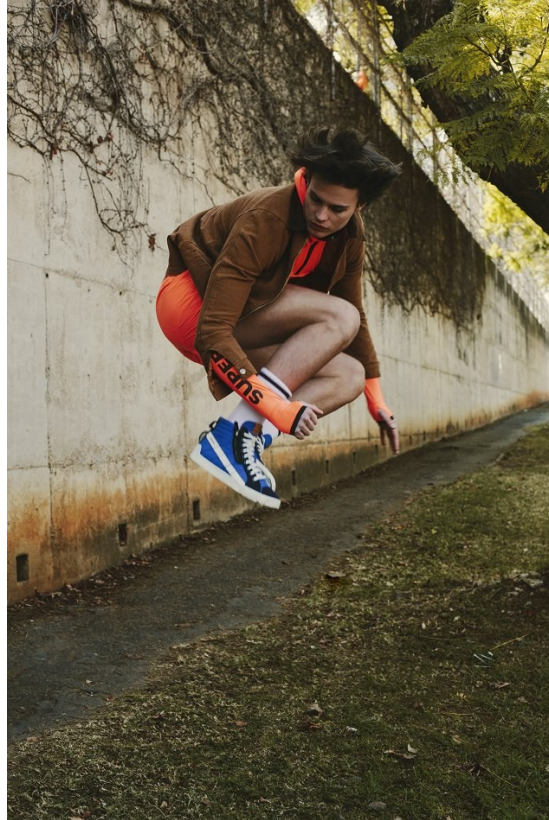

CONNOR MCGIDDY

BOSS MODELS

JOHANNESBURG

Height: 190cm Chest: 102cm Waist: 85cm Suit: 40 L Shoe: 10.5 UK Hair: Brown Eyes: Blue/Green