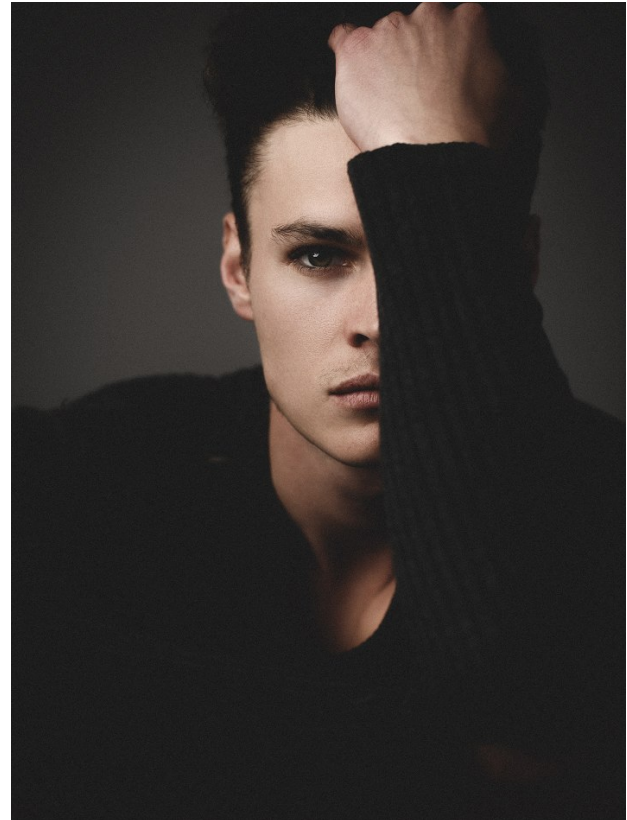

BOSS MODELS

JOHANNESBURG

CONNOR MCGIDDY

Height: 190cm Chest: 102cm Waist: 85cm Suit: 40 L Shoe: 10.5 UK Hair: Brown Eyes: Blue/Green