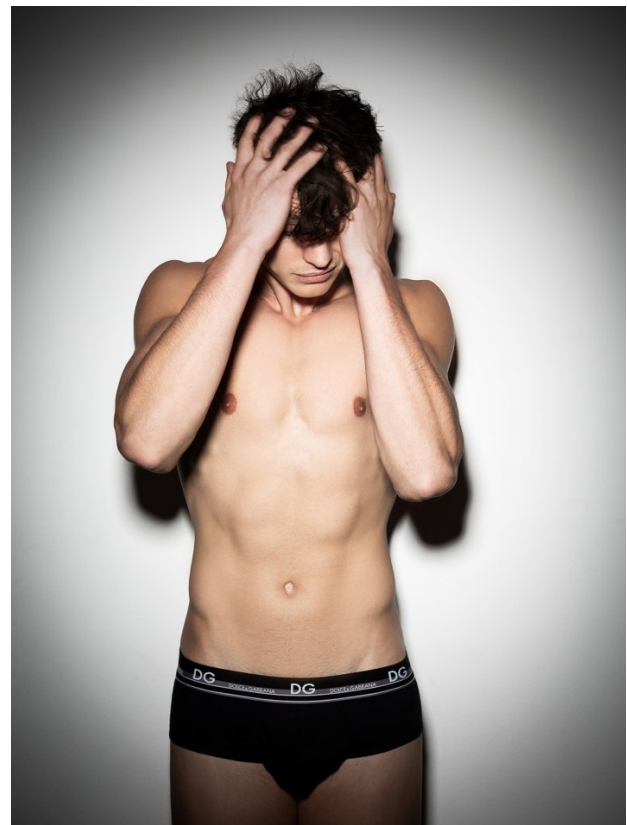

BOSS MODELS

JOHANNESBURG

CONNOR MCGIDDY

Height: 190cm Chest: 102cm Waist: 85cm Suit: 40 L Shoe: 10.5 UK Hair: Brown Eyes: Blue/Green

BOSS MODELS

JOHANNESBURG

CONNOR MCGIDDY

Height: 190cm Chest: 102cm Waist: 85cm Suit: 40 L Shoe: 10.5 UK Hair: Brown Eyes: Blue/Green