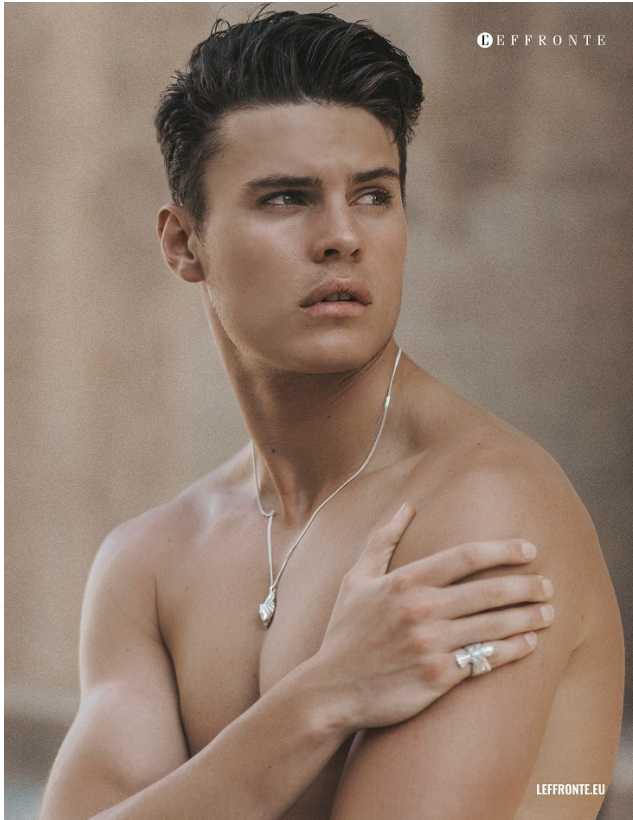

BOSS MODELS

JOHANNESBURG

CONNOR MCGIDDY

Height: 190cm Chest: 102cm Waist: 85cm Suit: 40 L Shoe: 10.5 UK Hair: Brown Eyes: Blue/Green