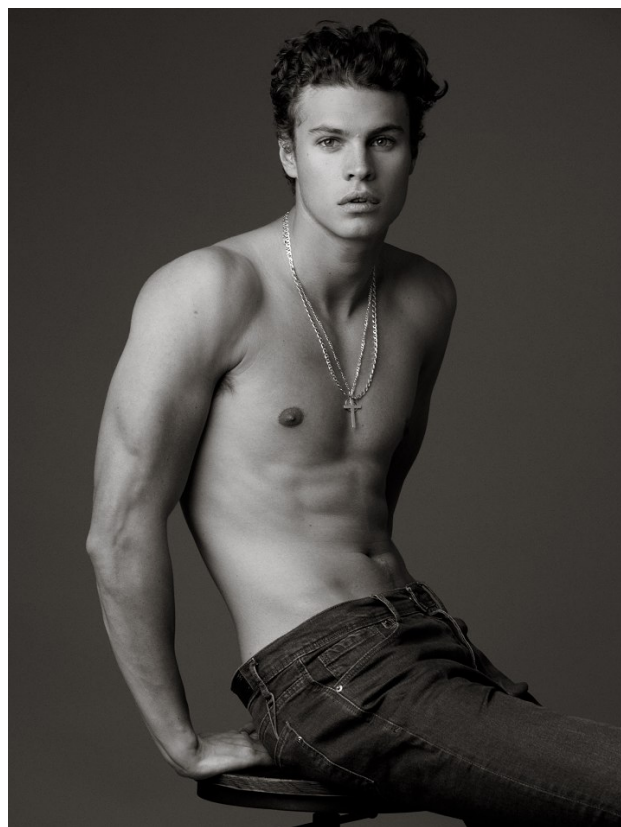

BOSS MODELS

JOHANNESBURG

CONNOR MCGIDDY

Height: 190cm Chest: 102cm Waist: 85cm Suit: 40 L Shoe: 10.5 UK Hair: Brown Eyes: Blue/Green

BOSS MODELS

JOHANNESBURG

CONNOR MCGIDDY

Height: 190cm Chest: 102cm Waist: 85cm Suit: 40 L Shoe: 10.5 UK Hair: Brown Eyes: Blue/Green