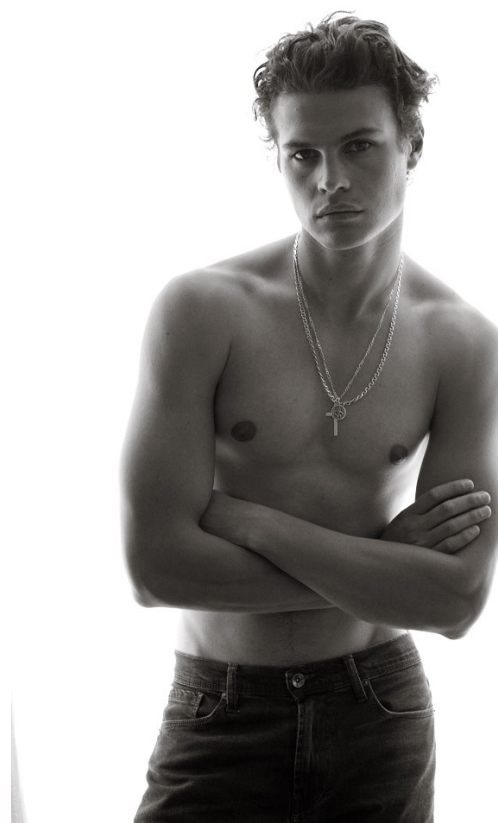

BOSS MODELS

JOHANNESBURG

CONNOR MCGIDDY

Height: 190cm Chest: 102cm Waist: 85cm Suit: 40 L Shoe: 10.5 UK Hair: Brown Eyes: Blue/Green

BOSS MODELS

JOHANNESBURG

CONNOR MCGIDDY

Height: 190cm Chest: 102cm Waist: 85cm Suit: 40 L Shoe: 10.5 UK Hair: Brown Eyes: Blue/Green