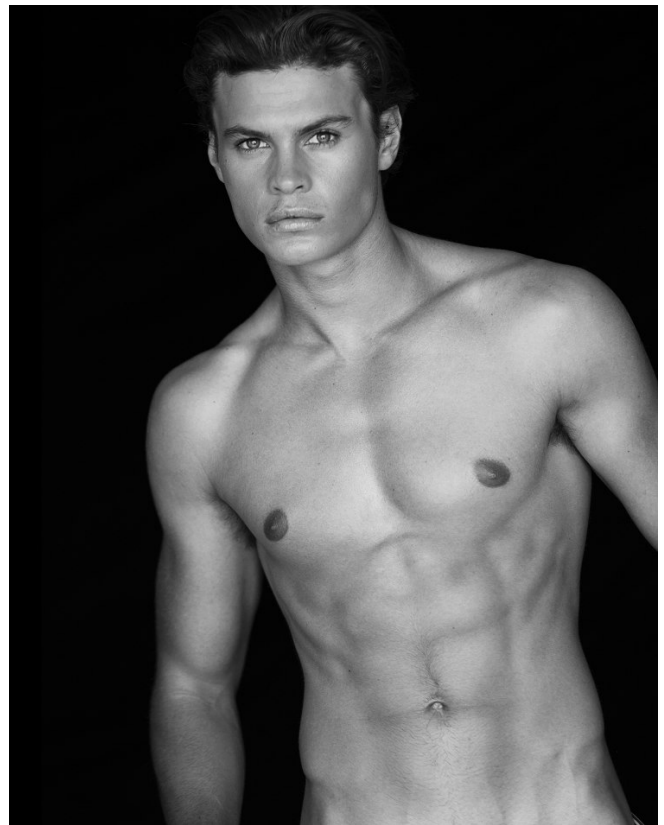

BOSS MODELS

JOHANNESBURG

CONNOR MCGIDDY

Height: 190cm Chest: 102cm Waist: 85cm Suit: 40 L Shoe: 10.5 UK Hair: Brown Eyes: Blue/Green