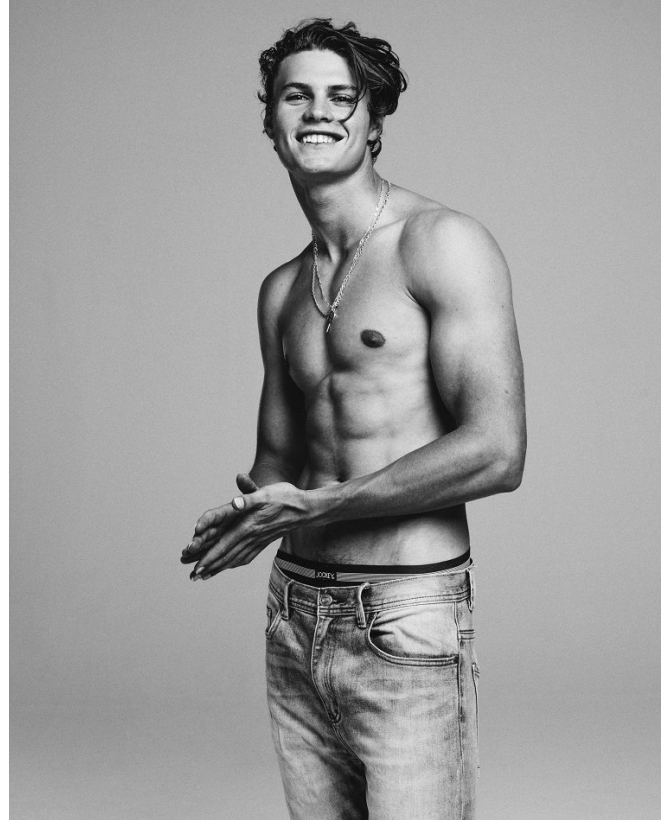

BOSS MODELS

JOHANNESBURG

CONNOR MCGIDDY

Height: 190cm Chest: 102cm Waist: 85cm Suit: 40 L Shoe: 10.5 UK Hair: Brown Eyes: Blue/Green