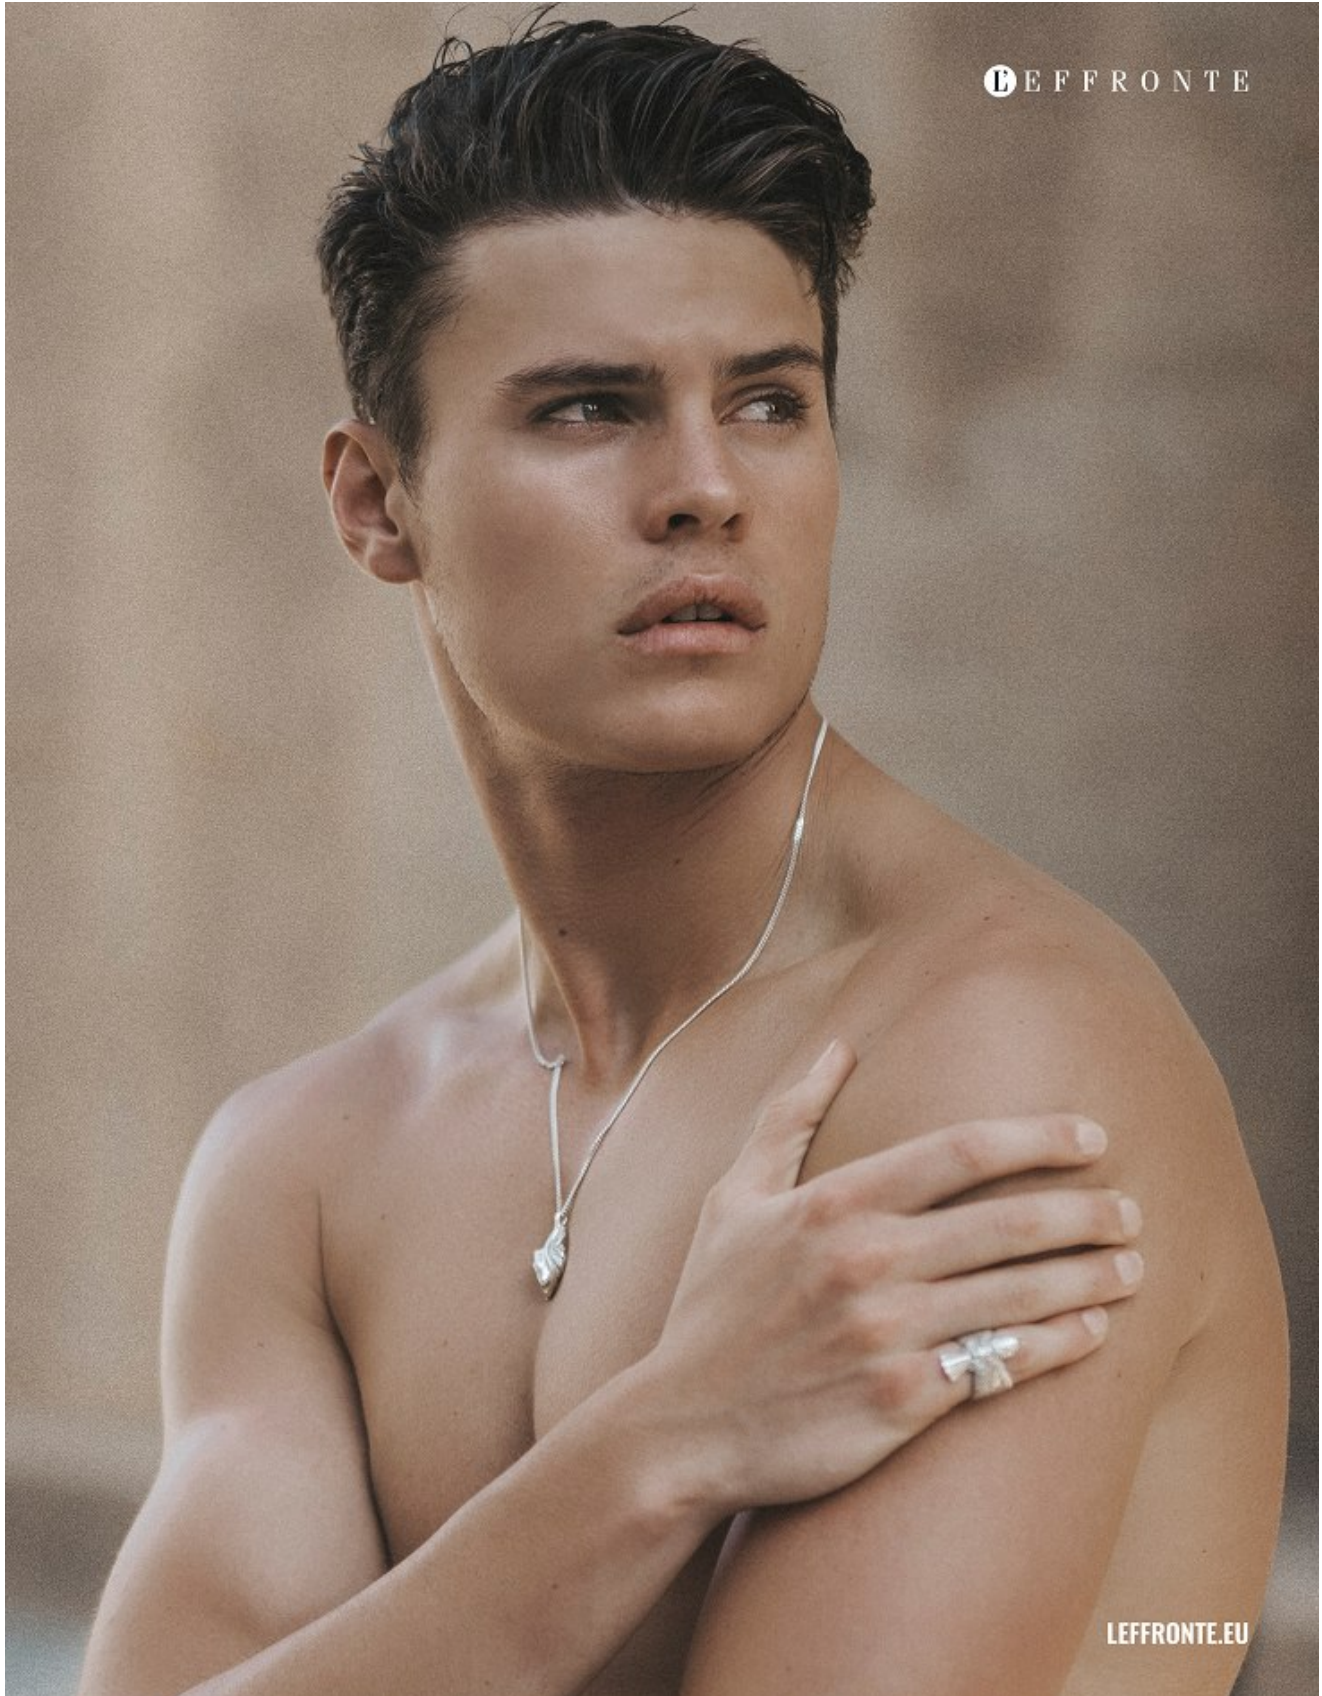

BOSS MODELS

JOHANNESBURG

CONNOR MCGIDDY

Height: 190cm Chest: 102cm Waist: 85cm Suit: 40 L Shoe: 10.5 UK Hair: Brown Eyes: Blue/Green