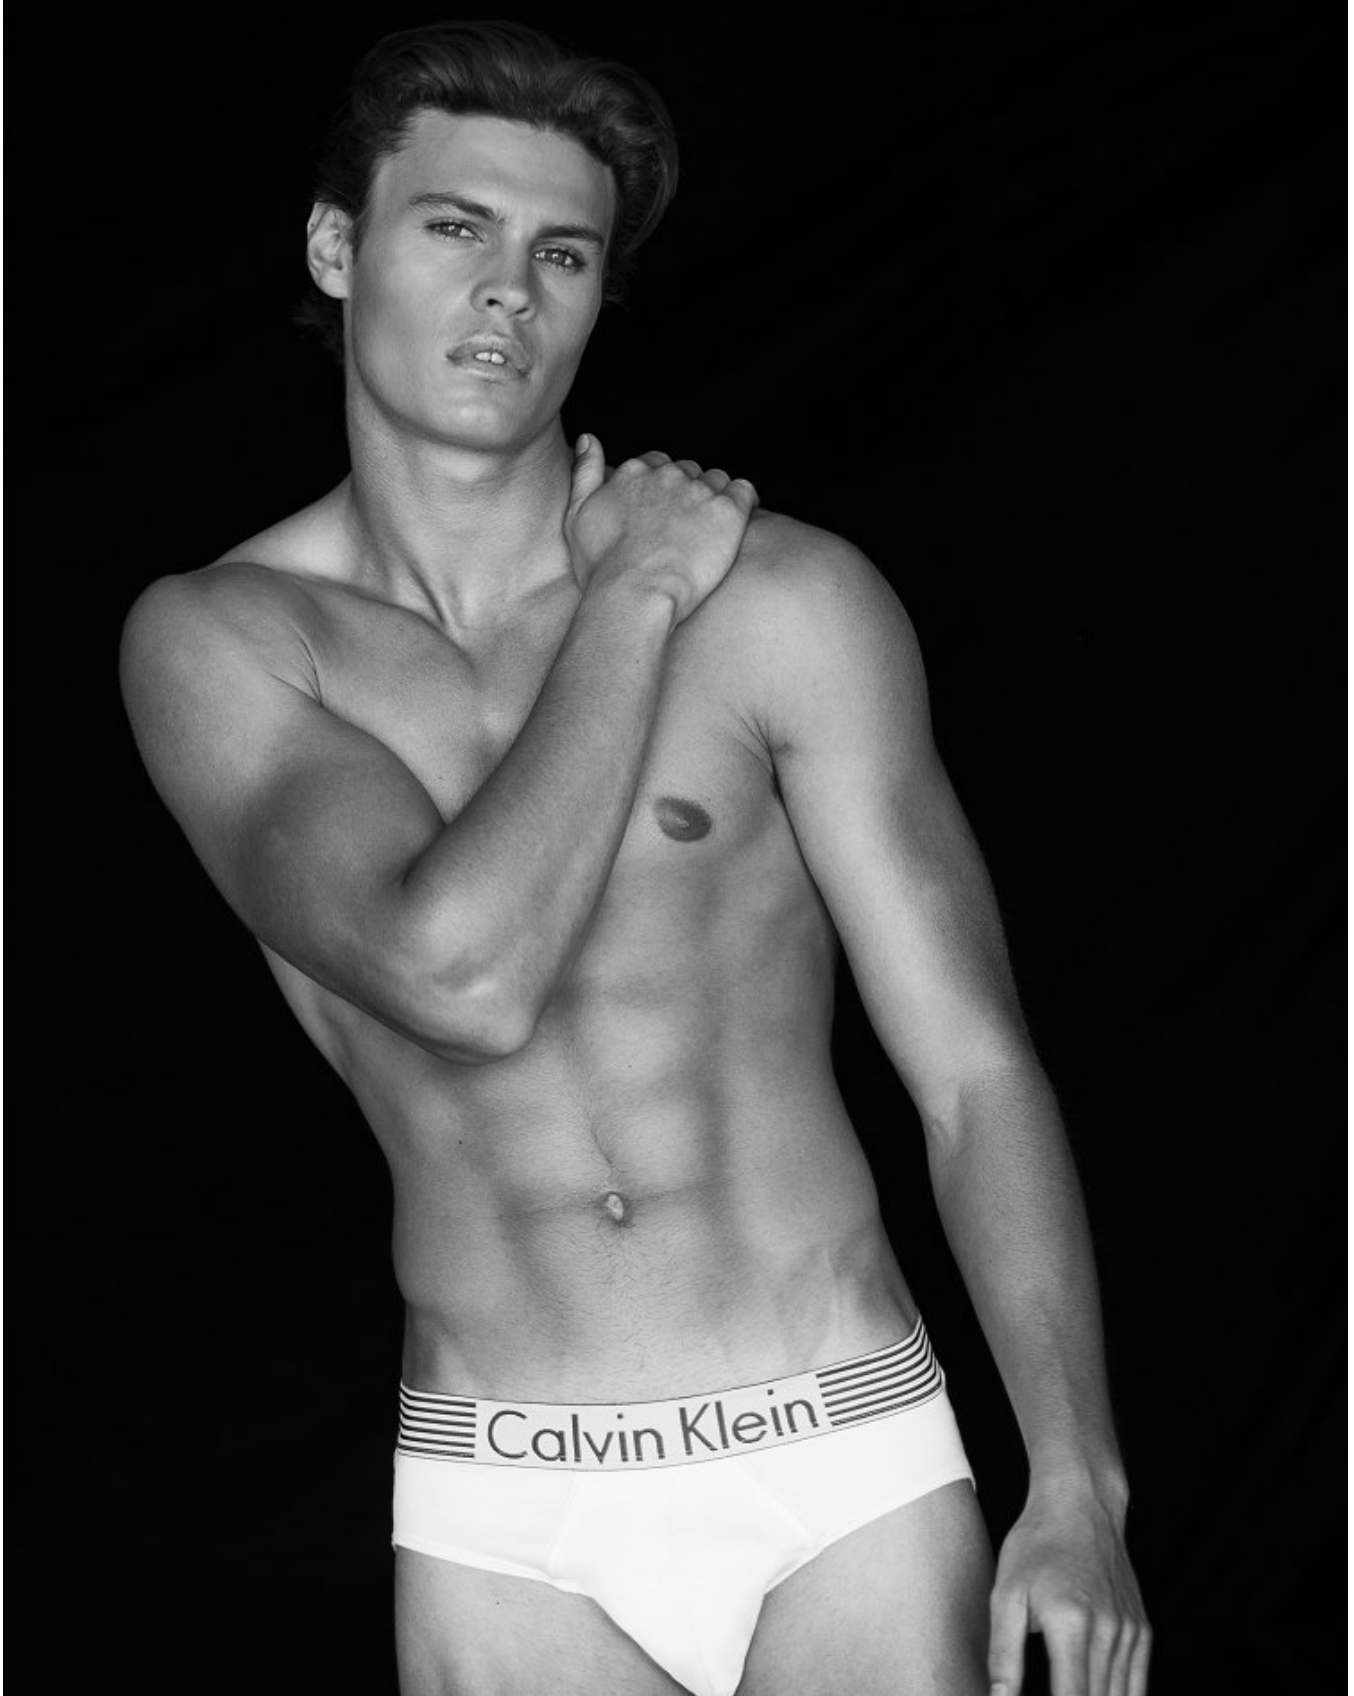

BOSS MODELS

JOHANNESBURG

CONNOR MCGIDDY

Height: 190cm Chest: 102cm Waist: 85cm Suit: 40 L Shoe: 10.5 UK Hair: Brown Eyes: Blue/Green

BOSS MODELS

JOHANNESBURG

CONNOR MCGIDDY

Height: 190cm Chest: 102cm Waist: 85cm Suit: 40 L Shoe: 10.5 UK Hair: Brown Eyes: Blue/Green