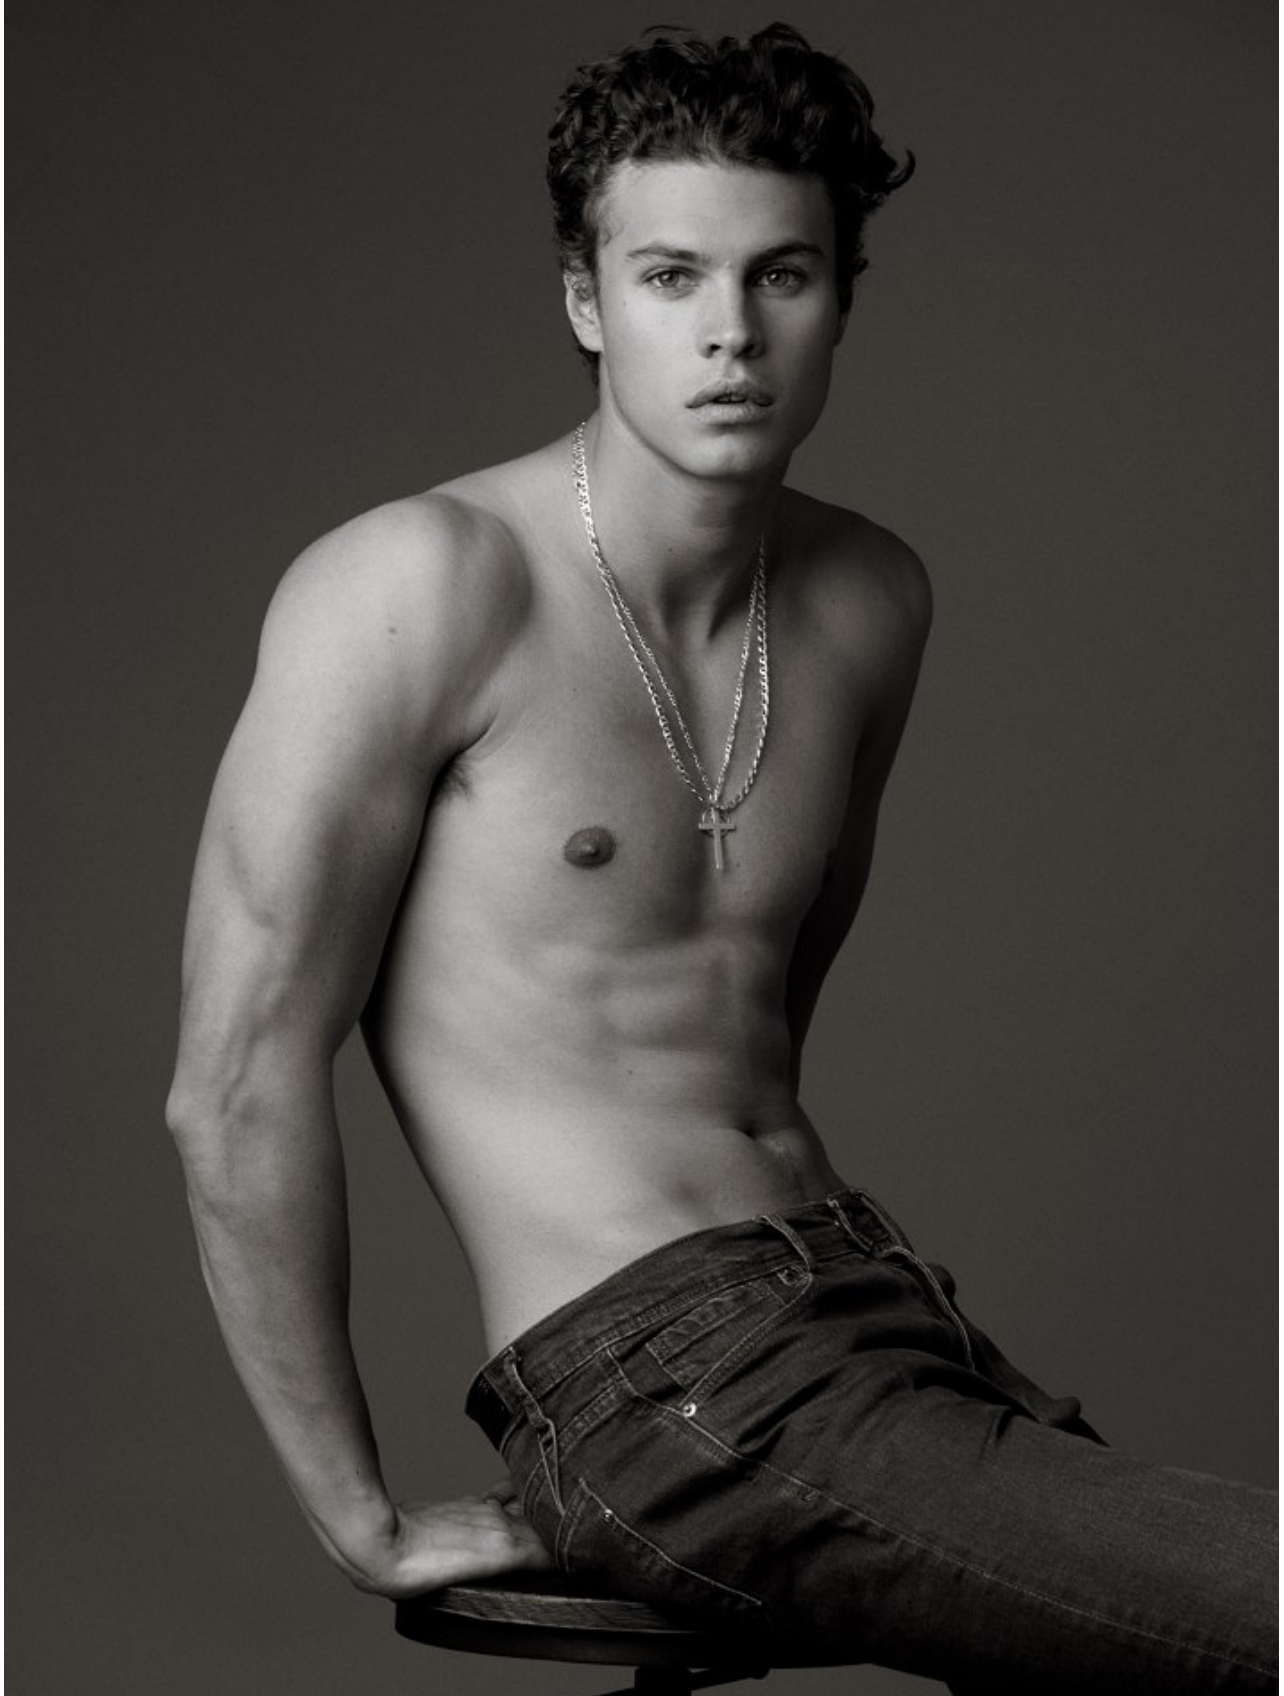

BOSS MODELS

JOHANNESBURG

CONNOR MCGIDDY

Height: 190cm Chest: 102cm Waist: 85cm Suit: 40 L Shoe: 10.5 UK Hair: Brown Eyes: Blue/Green

BOSS MODELS

JOHANNESBURG

CONNOR MCGIDDY

Height: 190cm Chest: 102cm Waist: 85cm Suit: 40 L Shoe: 10.5 UK Hair: Brown Eyes: Blue/Green