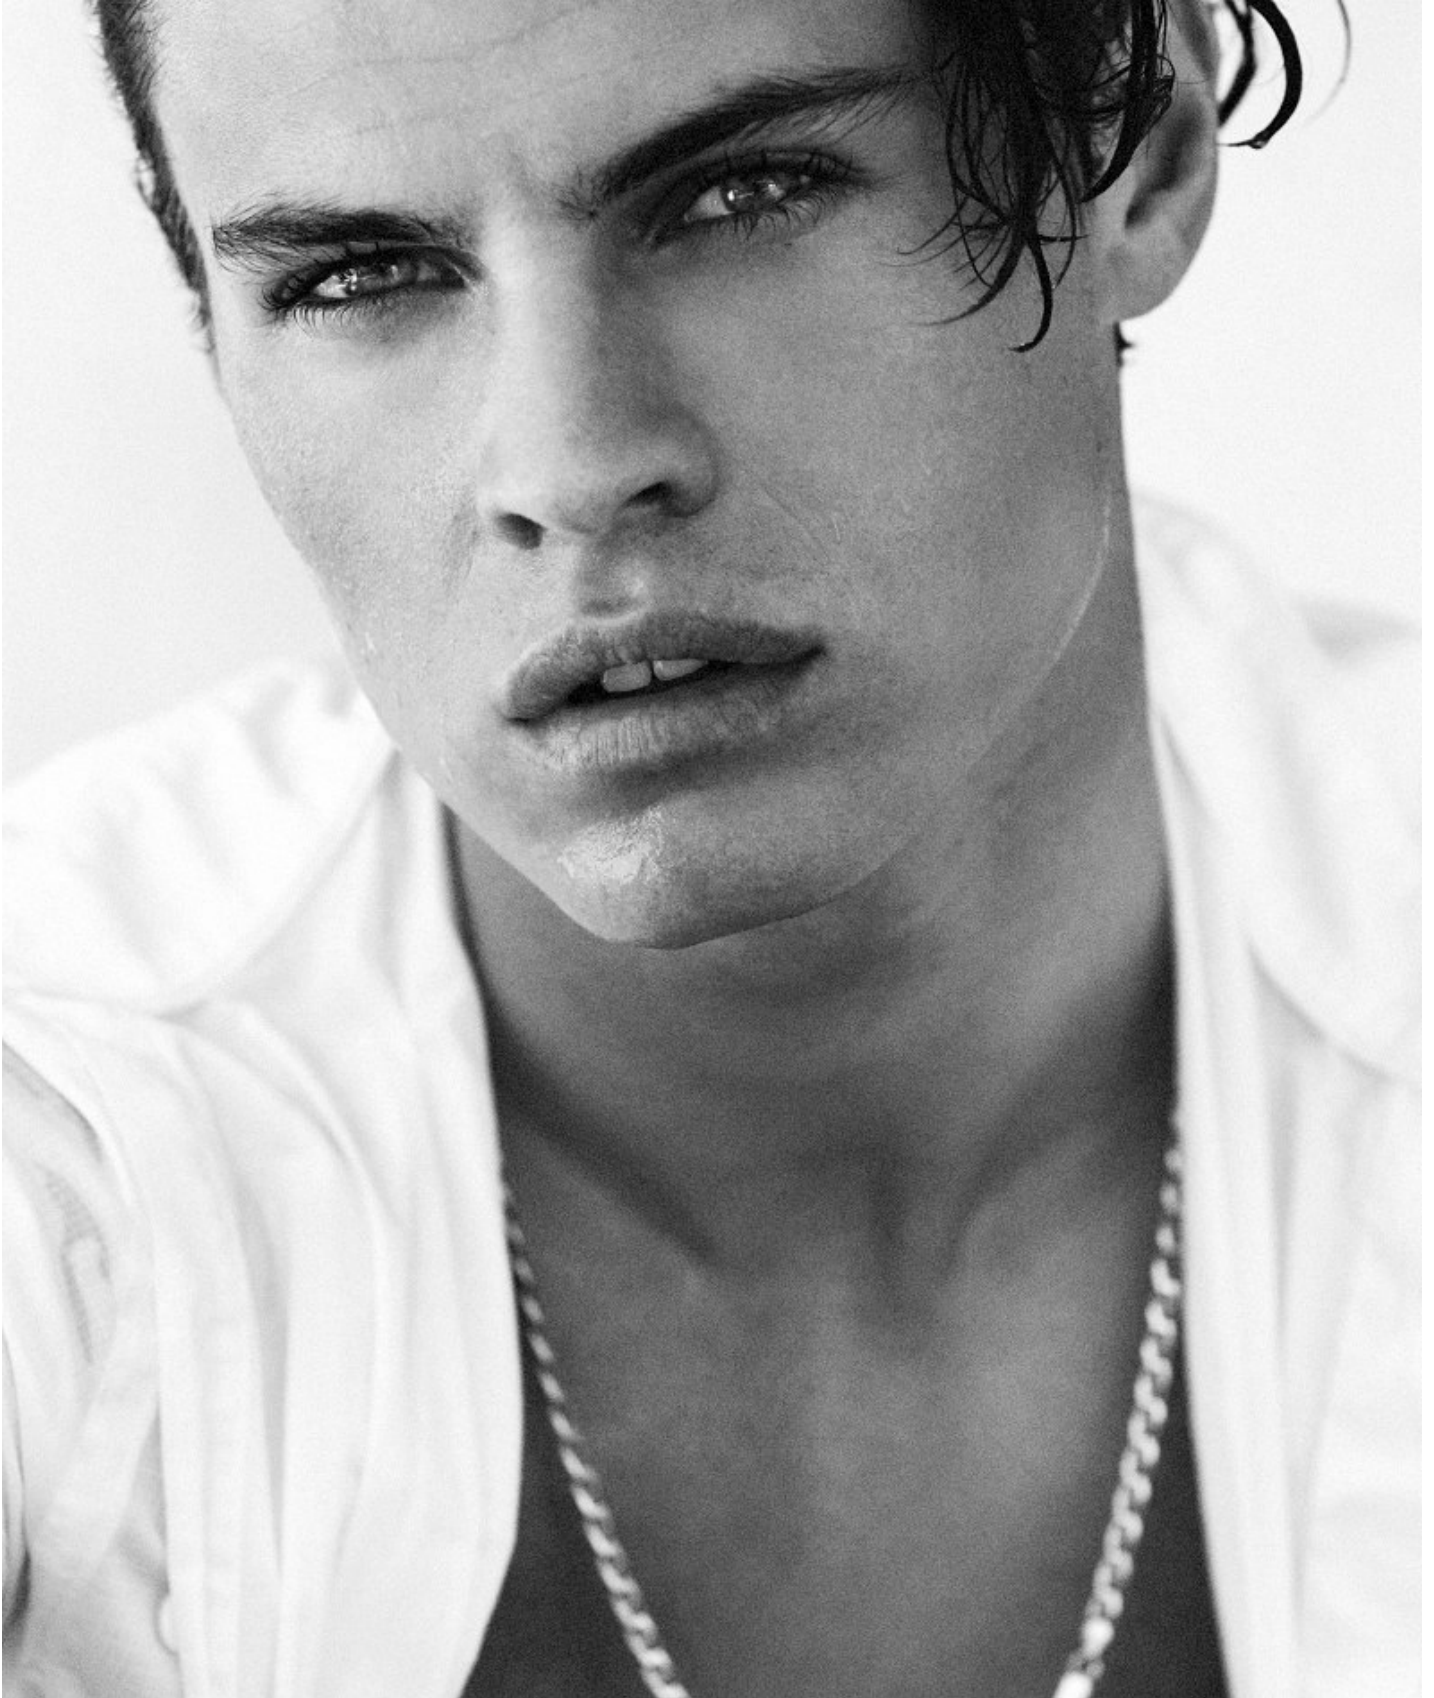

BOSS MODELS

JOHANNESBURG

CONNOR MCGIDDY

Height: 190cm Chest: 102cm Waist: 85cm Suit: 40 L Shoe: 10.5 UK Hair: Brown Eyes: Blue/Green