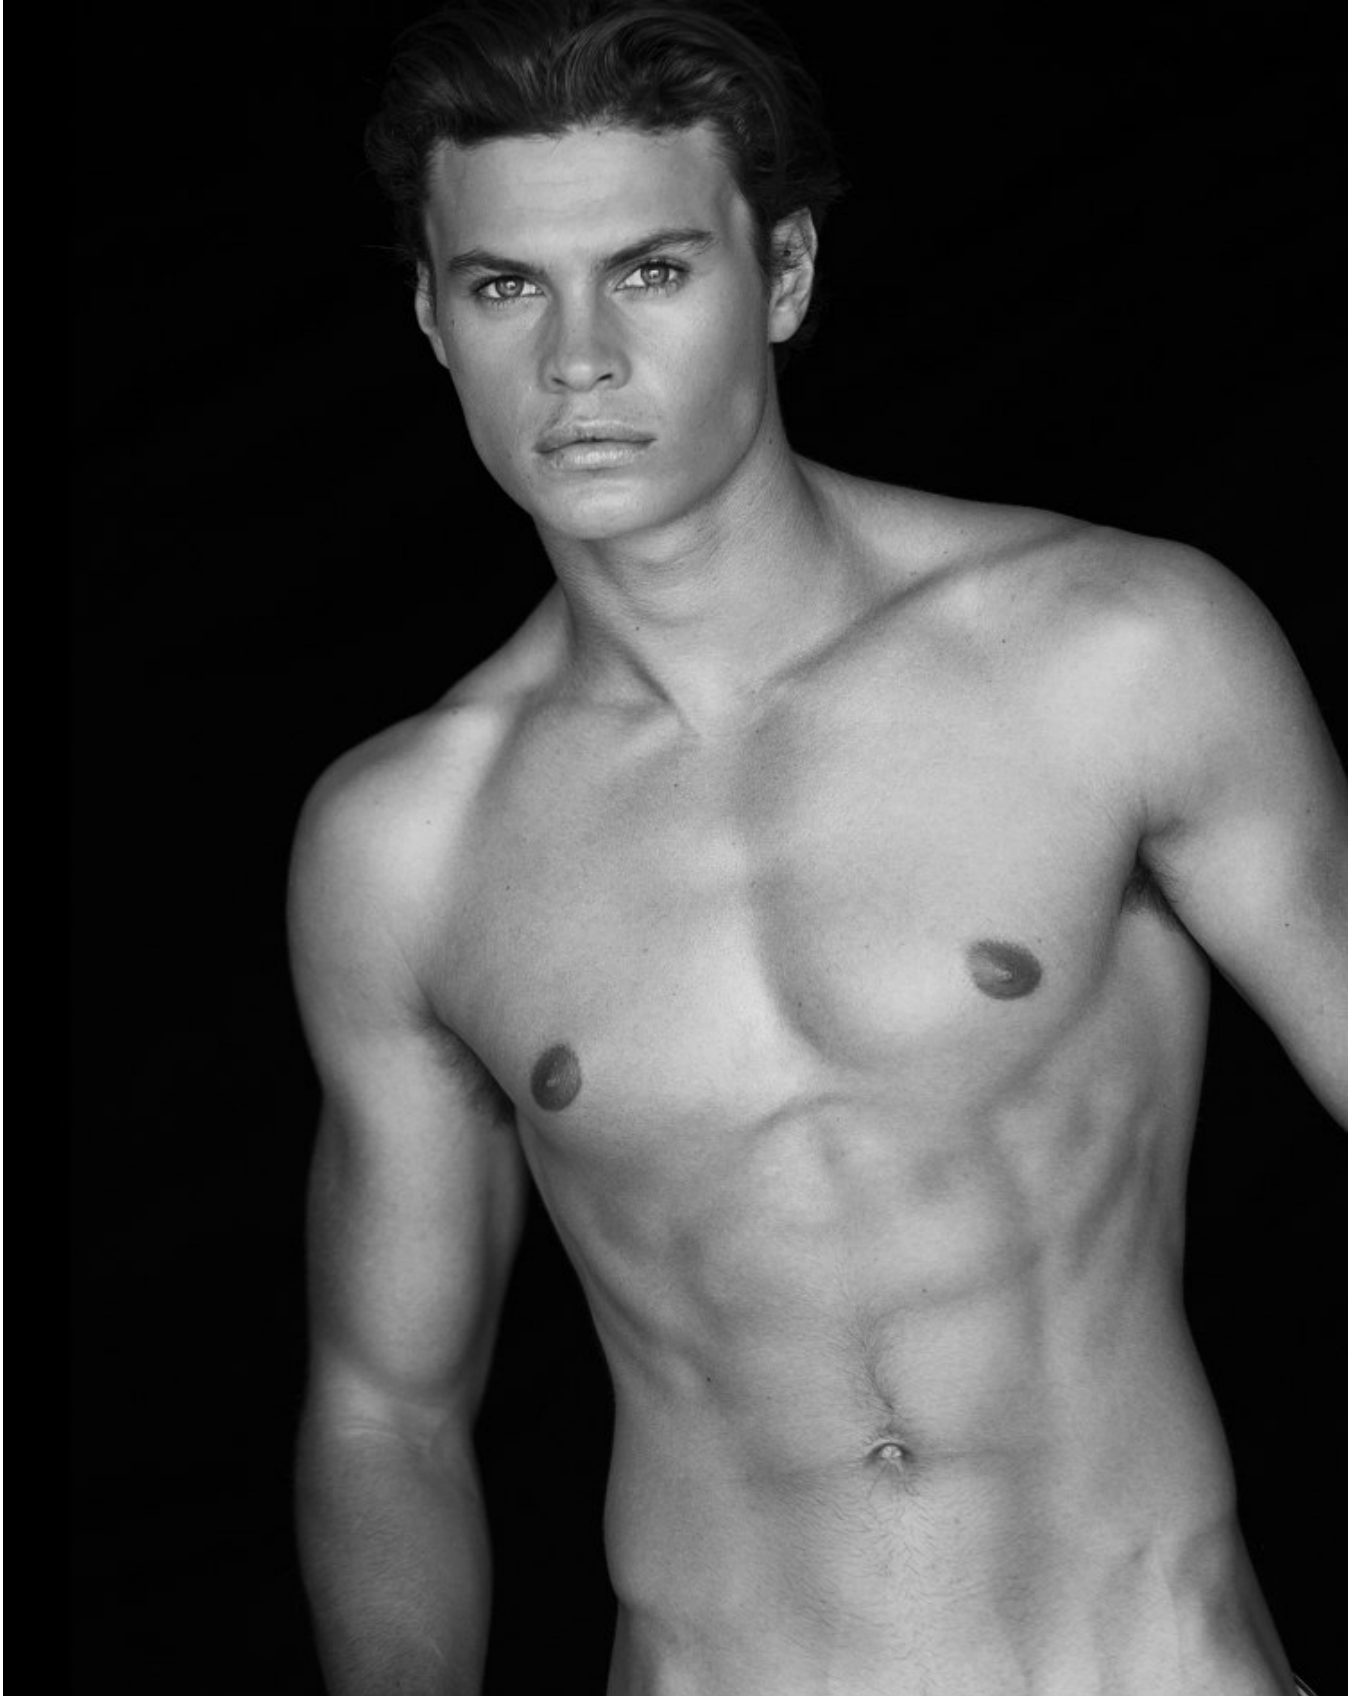

BOSS MODELS

JOHANNESBURG

CONNOR MCGIDDY

Height: 190cm Chest: 102cm Waist: 85cm Suit: 40 L Shoe: 10.5 UK Hair: Brown Eyes: Blue/Green