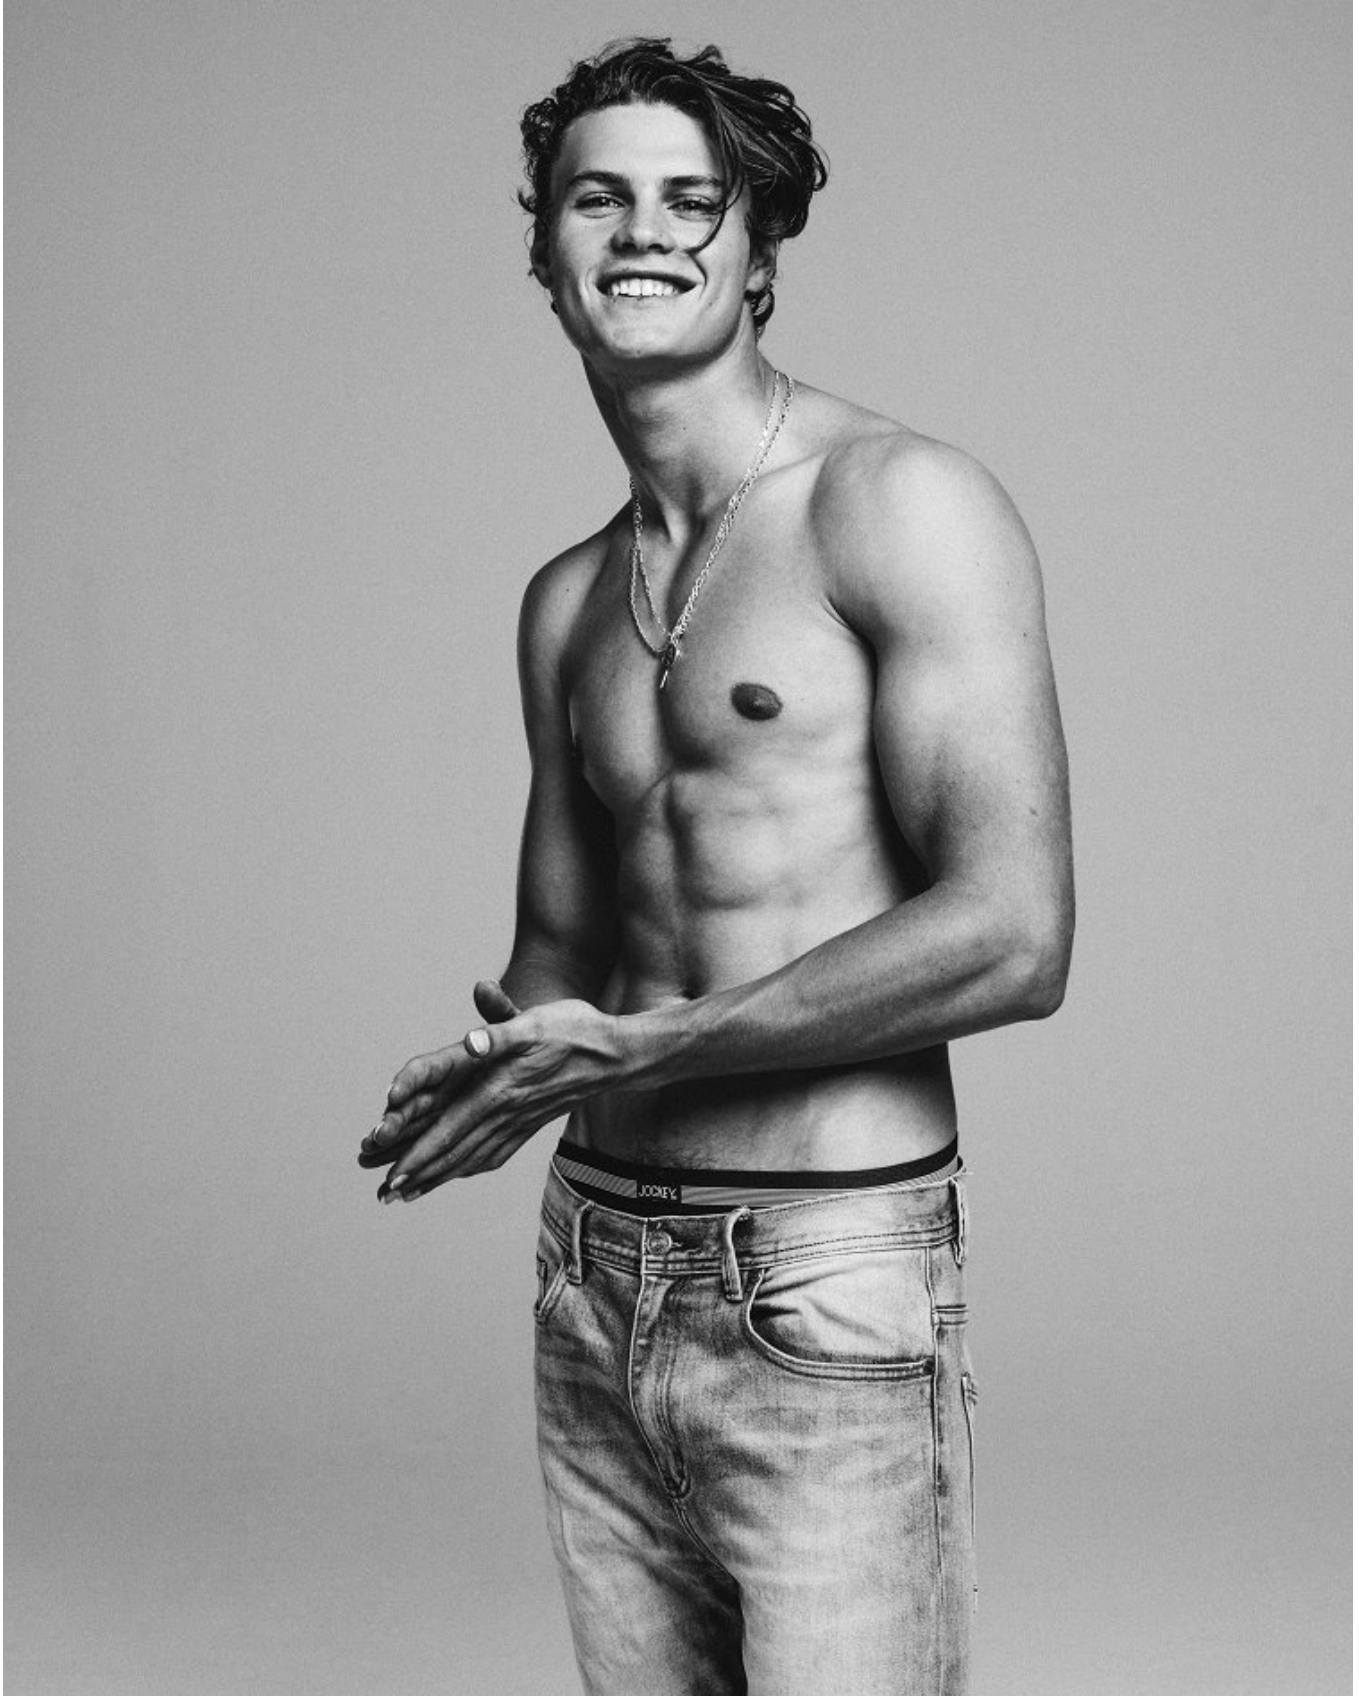

BOSS MODELS

JOHANNESBURG

CONNOR MCGIDDY

Height: 190cm Chest: 102cm Waist: 85cm Suit: 40 L Shoe: 10.5 UK Hair: Brown Eyes: Blue/Green