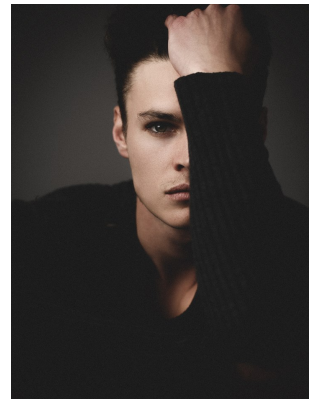

BOSS MODELS

JOHANNESBURG

CONNOR MCGIDDY

Height: 190cm Chest: 102cm Waist: 85cm Suit: 40 L Shoe: 10.5 UK Hair: Brown Eyes: Blue/Green

BOSS MODELS

JOHANNESBURG

CONNOR MCGIDDY

Height: 190cm Chest: 102cm Waist: 85cm Suit: 40 L Shoe: 10.5 UK Hair: Brown Eyes: Blue/Green