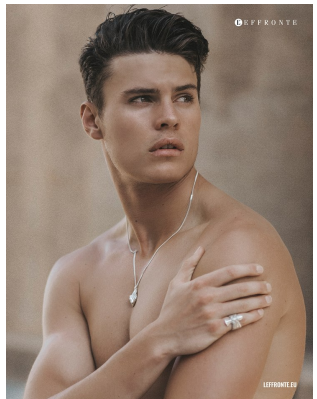

BOSS MODELS

JOHANNESBURG

CONNOR MCGIDDY

Height: 190cm Chest: 102cm Waist: 85cm Suit: 40 L Shoe: 10.5 UK Hair: Brown Eyes: Blue/Green

BOSS MODELS

JOHANNESBURG

CONNOR MCGIDDY

Height: 190cm Chest: 102cm Waist: 85cm Suit: 40 L Shoe: 10.5 UK Hair: Brown Eyes: Blue/Green