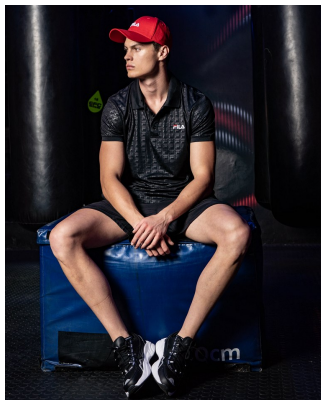

BOSS MODELS

JOHANNESBURG

CONNOR MCGIDDY

Height: 190cm Chest: 102cm Waist: 85cm Suit: 40 L Shoe: 10.5 UK Hair: Brown Eyes: Blue/Green

BOSS MODELS

JOHANNESBURG

CONNOR MCGIDDY

Height: 190cm Chest: 102cm Waist: 85cm Suit: 40 L Shoe: 10.5 UK Hair: Brown Eyes: Blue/Green