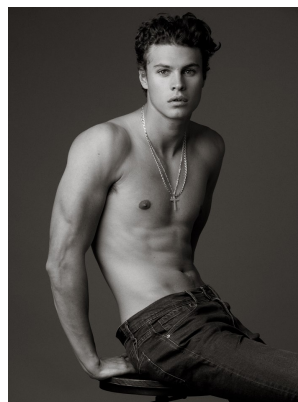

BOSS MODELS

JOHANNESBURG

CONNOR MCGIDDY

Height: 190cm Chest: 102cm Waist: 85cm Suit: 40 L Shoe: 10.5 UK Hair: Brown Eyes: Blue/Green

BOSS MODELS

JOHANNESBURG

CONNOR MCGIDDY

Height: 190cm Chest: 102cm Waist: 85cm Suit: 40 L Shoe: 10.5 UK Hair: Brown Eyes: Blue/Green