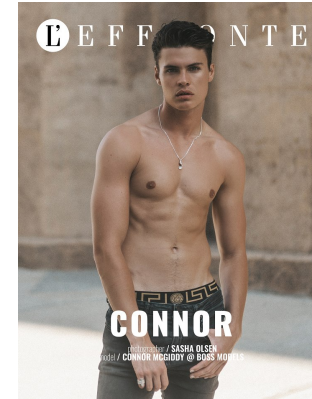

BOSS MODELS

JOHANNESBURG

CONNOR MCGIDDY

Height: 190cm Chest: 102cm Waist: 85cm Suit: 40 L Shoe: 10.5 UK Hair: Brown Eyes: Blue/Green

BOSS MODELS

JOHANNESBURG

CONNOR MCGIDDY

Height: 190cm Chest: 102cm Waist: 85cm Suit: 40 L Shoe: 10.5 UK Hair: Brown Eyes: Blue/Green