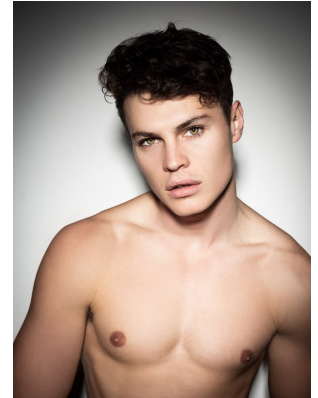

BOSS MODELS

JOHANNESBURG

CONNOR MCGIDDY

Height: 190cm Chest: 102cm Waist: 85cm Suit: 40 L Shoe: 10.5 UK Hair: Brown Eyes: Blue/Green

BOSS MODELS

JOHANNESBURG

CONNOR MCGIDDY

Height: 190cm Chest: 102cm Waist: 85cm Suit: 40 L Shoe: 10.5 UK Hair: Brown Eyes: Blue/Green