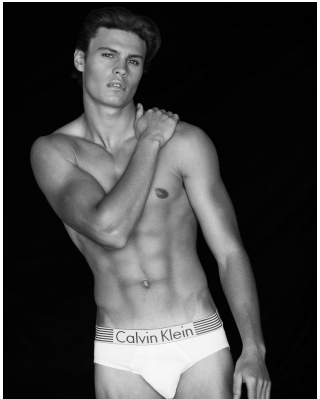

BOSS MODELS

JOHANNESBURG

CONNOR MCGIDDY

Height: 190cm Chest: 102cm Waist: 85cm Suit: 40 L Shoe: 10.5 UK Hair: Brown Eyes: Blue/Green

BOSS MODELS

JOHANNESBURG

CONNOR MCGIDDY

Height: 190cm Chest: 102cm Waist: 85cm Suit: 40 L Shoe: 10.5 UK Hair: Brown Eyes: Blue/Green