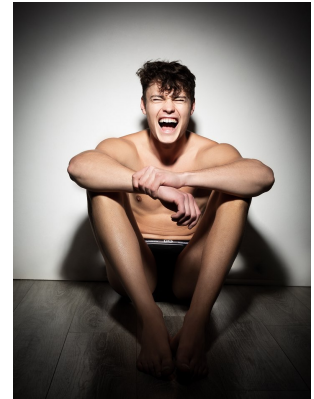

BOSS MODELS

JOHANNESBURG

CONNOR MCGIDDY

Height: 190cm Chest: 102cm Waist: 85cm Suit: 40 L Shoe: 10.5 UK Hair: Brown Eyes: Blue/Green

BOSS MODELS

JOHANNESBURG

CONNOR MCGIDDY

Height: 190cm Chest: 102cm Waist: 85cm Suit: 40 L Shoe: 10.5 UK Hair: Brown Eyes: Blue/Green