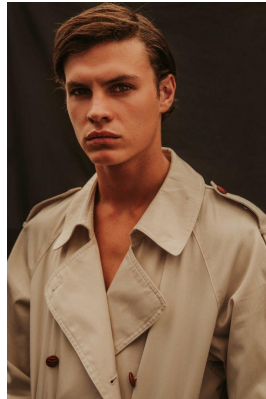

BOSS MODELS

JOHANNESBURG

CONNOR MCGIDDY

Height: 190cm Chest: 102cm Waist: 85cm Suit: 40 L Shoe: 10.5 UK Hair: Brown Eyes: Blue/Green

BOSS MODELS

JOHANNESBURG

CONNOR MCGIDDY

Height: 190cm Chest: 102cm Waist: 85cm Suit: 40 L Shoe: 10.5 UK Hair: Brown Eyes: Blue/Green