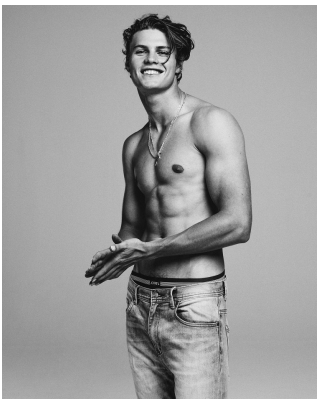

BOSS MODELS

JOHANNESBURG

CONNOR MCGIDDY

Height: 190cm Chest: 102cm Waist: 85cm Suit: 40 L Shoe: 10.5 UK Hair: Brown Eyes: Blue/Green

BOSS MODELS

JOHANNESBURG

CONNOR MCGIDDY

Height: 190cm Chest: 102cm Waist: 85cm Suit: 40 L Shoe: 10.5 UK Hair: Brown Eyes: Blue/Green