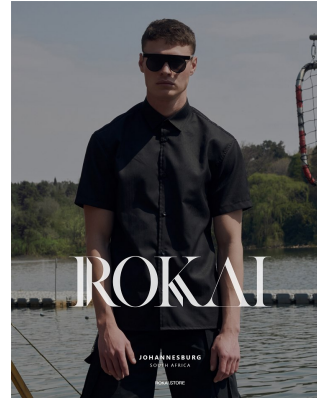

BOSS MODELS

JOHANNESBURG

CONNOR MCGIDDY

Height: 190cm Chest: 102cm Waist: 85cm Suit: 40 L Shoe: 10.5 UK Hair: Brown Eyes: Blue/Green

BOSS MODELS

JOHANNESBURG

CONNOR MCGIDDY

Height: 190cm Chest: 102cm Waist: 85cm Suit: 40 L Shoe: 10.5 UK Hair: Brown Eyes: Blue/Green