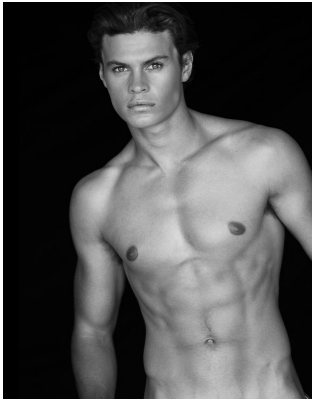

BOSS MODELS

JOHANNESBURG

CONNOR MCGIDDY

Height: 190cm Chest: 102cm Waist: 85cm Suit: 40 L Shoe: 10.5 UK Hair: Brown Eyes: Blue/Green

BOSS MODELS

JOHANNESBURG

CONNOR MCGIDDY

Height: 190cm Chest: 102cm Waist: 85cm Suit: 40 L Shoe: 10.5 UK Hair: Brown Eyes: Blue/Green