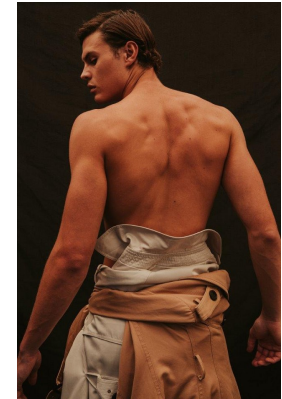

BOSS MODELS

JOHANNESBURG

CONNOR MCGIDDY

Height: 190cm Chest: 102cm Waist: 85cm Suit: 40 L Shoe: 10.5 UK Hair: Brown Eyes: Blue/Green

BOSS MODELS

JOHANNESBURG

CONNOR MCGIDDY

Height: 190cm Chest: 102cm Waist: 85cm Suit: 40 L Shoe: 10.5 UK Hair: Brown Eyes: Blue/Green