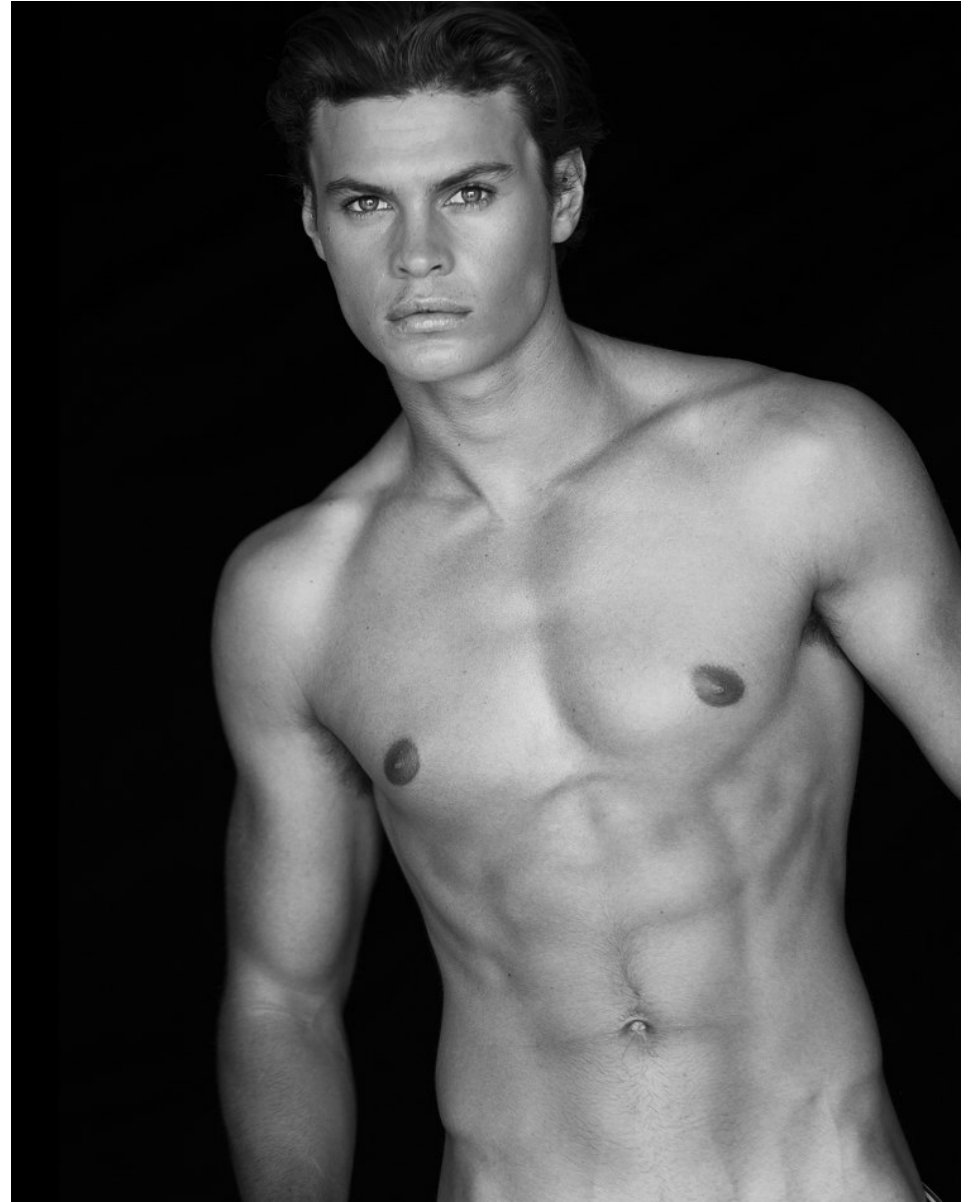

BOSS MODELS

JOHANNESBURG

CONNOR MCGIDDY

Height: 190cm Chest: 102cm Waist: 85cm Suit: 40 L Shoe: 10.5 UK Hair: Brown Eyes: Blue/Green

BOSS MODELS

JOHANNESBURG

CONNOR MCGIDDY

Height: 190cm Chest: 102cm Waist: 85cm Suit: 40 L Shoe: 10.5 UK Hair: Brown Eyes: Blue/Green