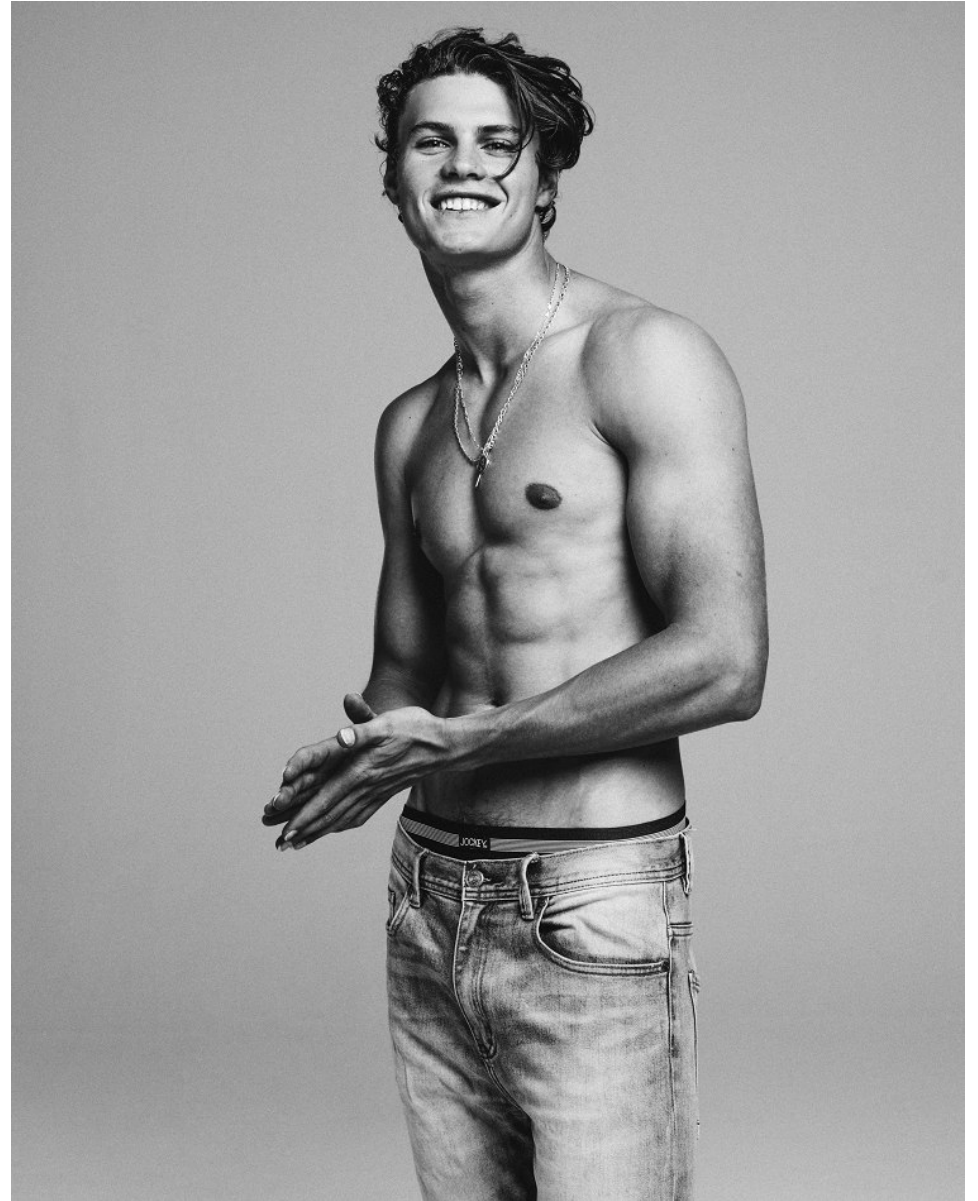

BOSS MODELS

JOHANNESBURG

CONNOR MCGIDDY

Height: 190cm Chest: 102cm Waist: 85cm Suit: 40 L Shoe: 10.5 UK Hair: Brown Eyes: Blue/Green