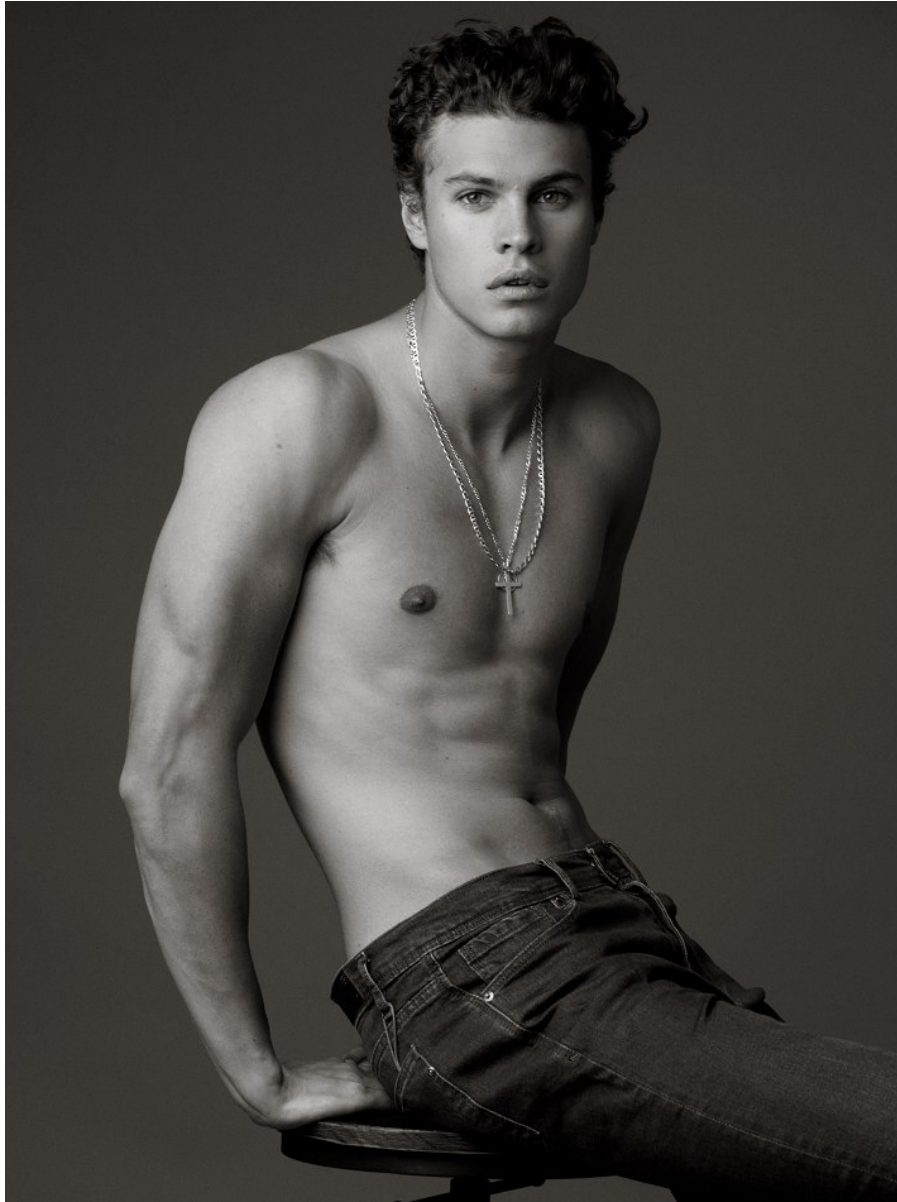

BOSS MODELS

JOHANNESBURG

CONNOR MCGIDDY

Height: 190cm Chest: 102cm Waist: 85cm Suit: 40 L Shoe: 10.5 UK Hair: Brown Eyes: Blue/Green

BOSS MODELS

JOHANNESBURG

CONNOR MCGIDDY

Height: 190cm Chest: 102cm Waist: 85cm Suit: 40 L Shoe: 10.5 UK Hair: Brown Eyes: Blue/Green