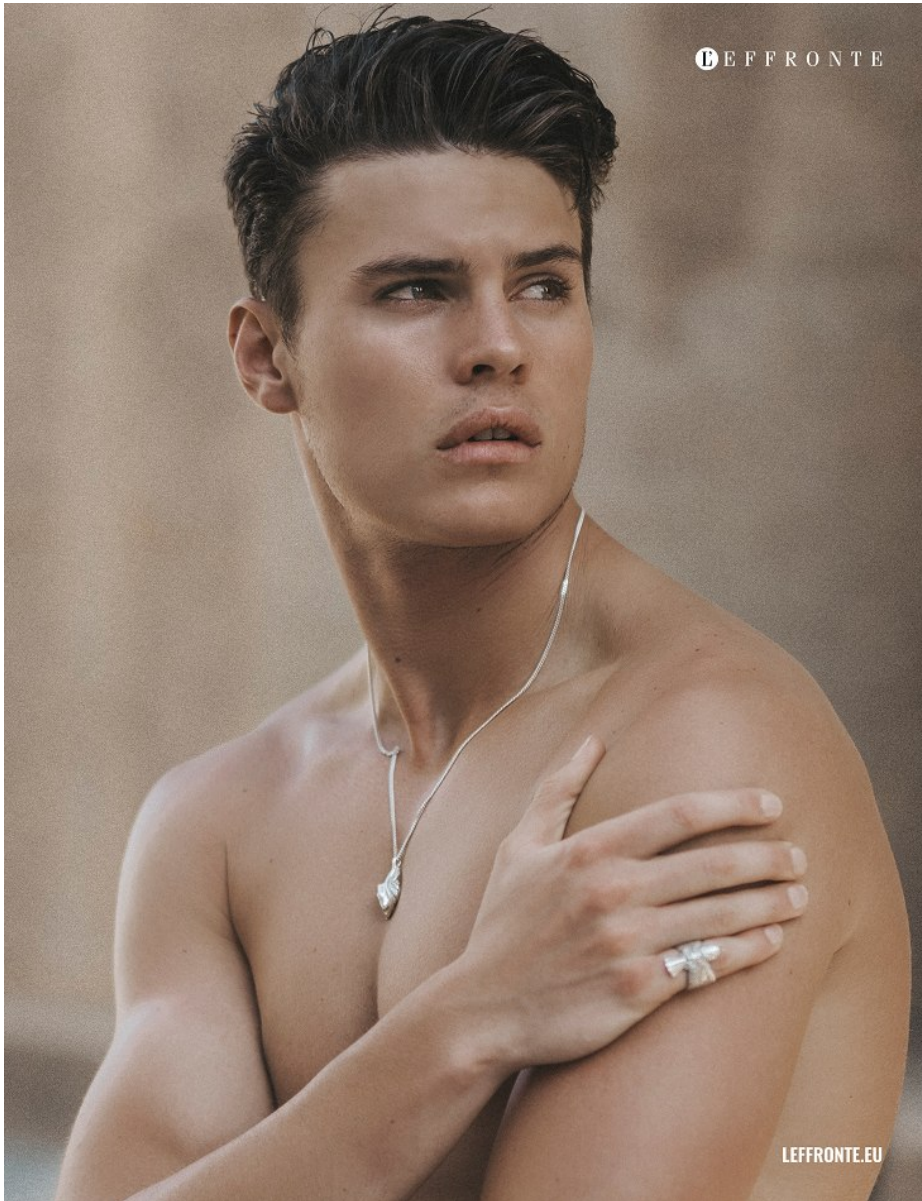

CONNOR MCGIDDY

BOSS MODELS

JOHANNESBURG

CONNOR MCGIDDY

Height: 190cm Chest: 102cm Waist: 85cm Suit: 40 L Shoe: 10.5 UK Hair: Brown Eyes: Blue/Green