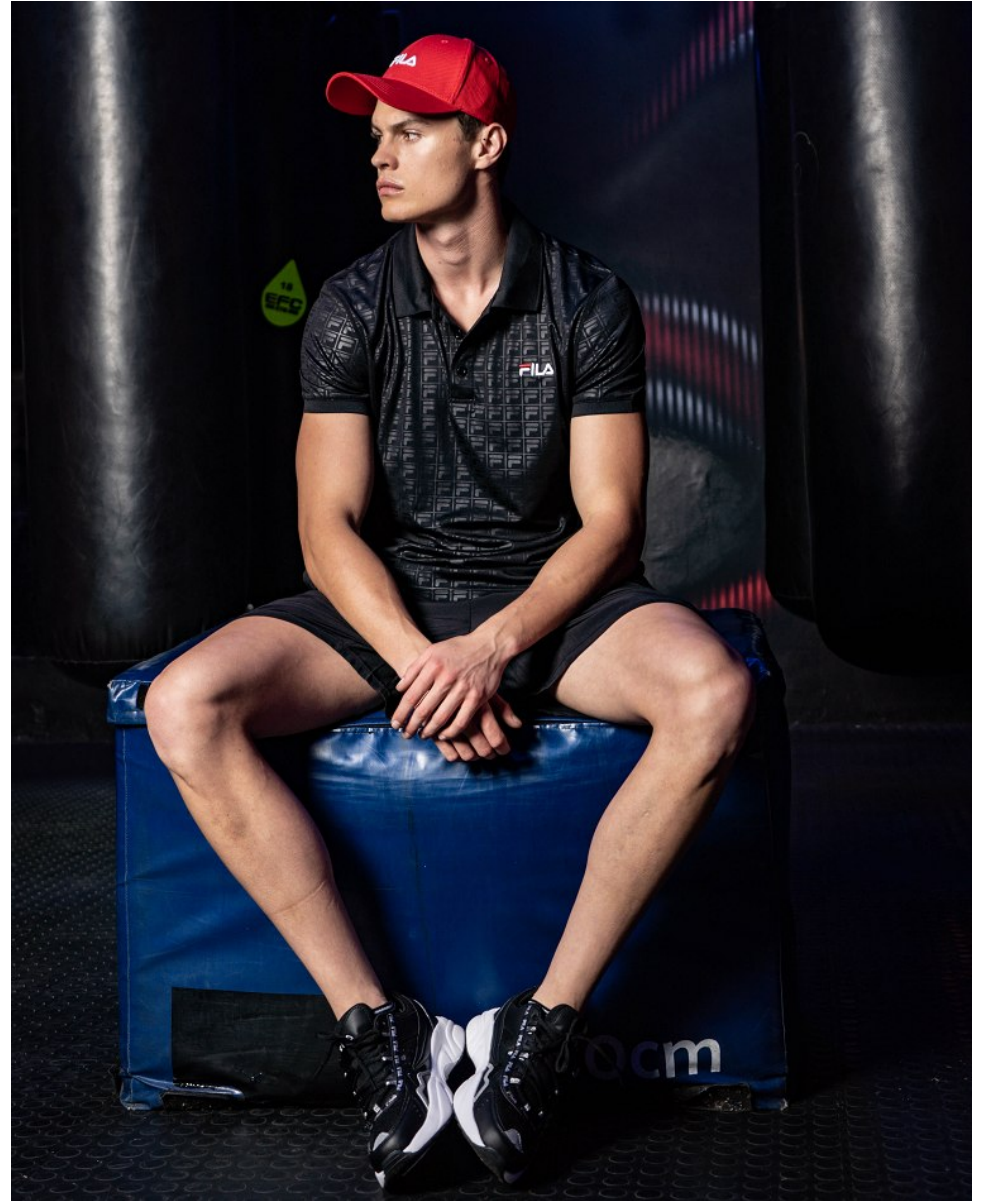

BOSS MODELS

JOHANNESBURG

CONNOR MCGIDDY

Height: 190cm Chest: 102cm Waist: 85cm Suit: 40 L Shoe: 10.5 UK Hair: Brown Eyes: Blue/Green