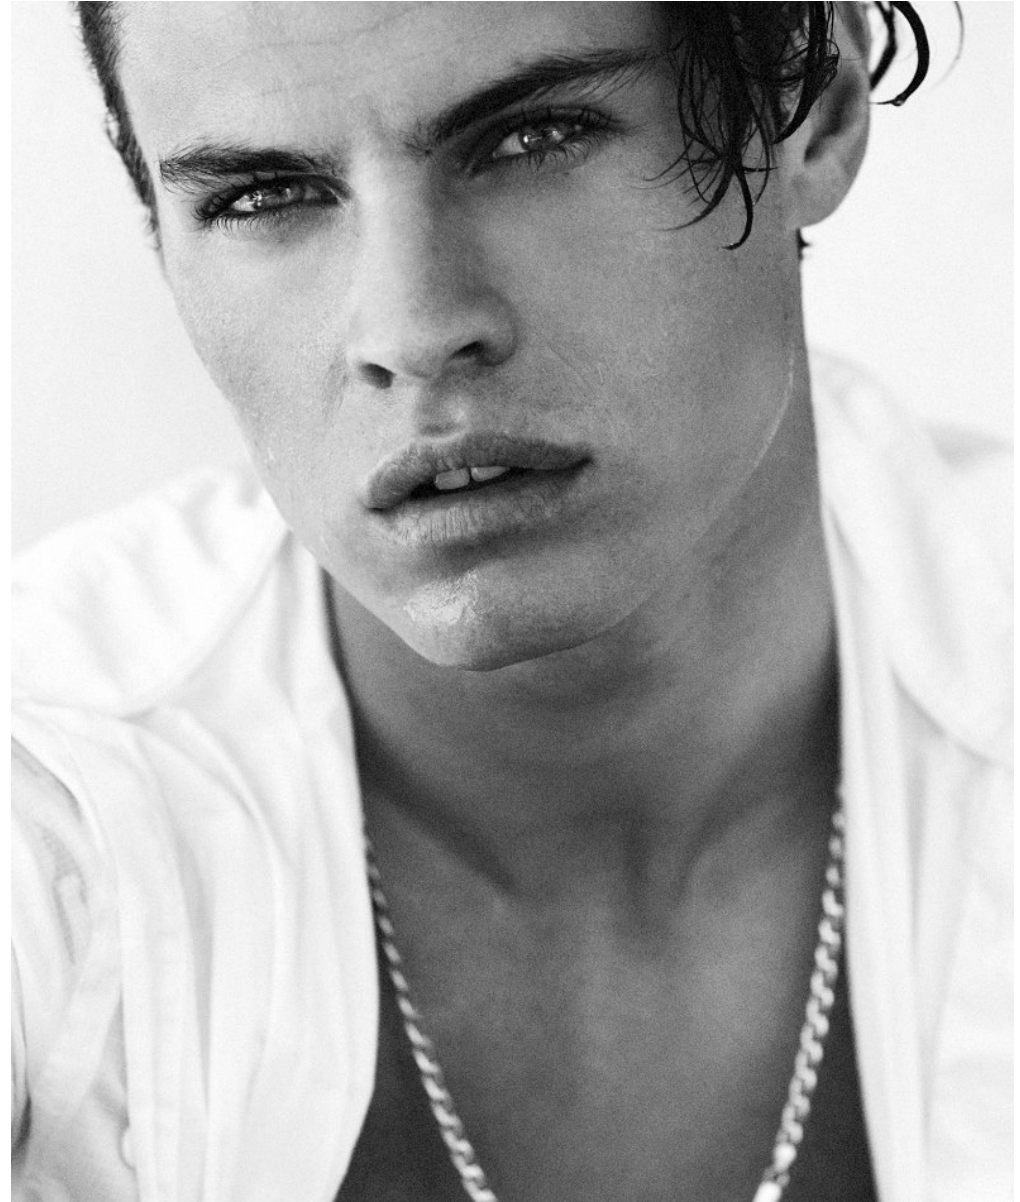

BOSS MODELS

JOHANNESBURG

CONNOR MCGIDDY

Height: 190cm Chest: 102cm Waist: 85cm Suit: 40 L Shoe: 10.5 UK Hair: Brown Eyes: Blue/Green