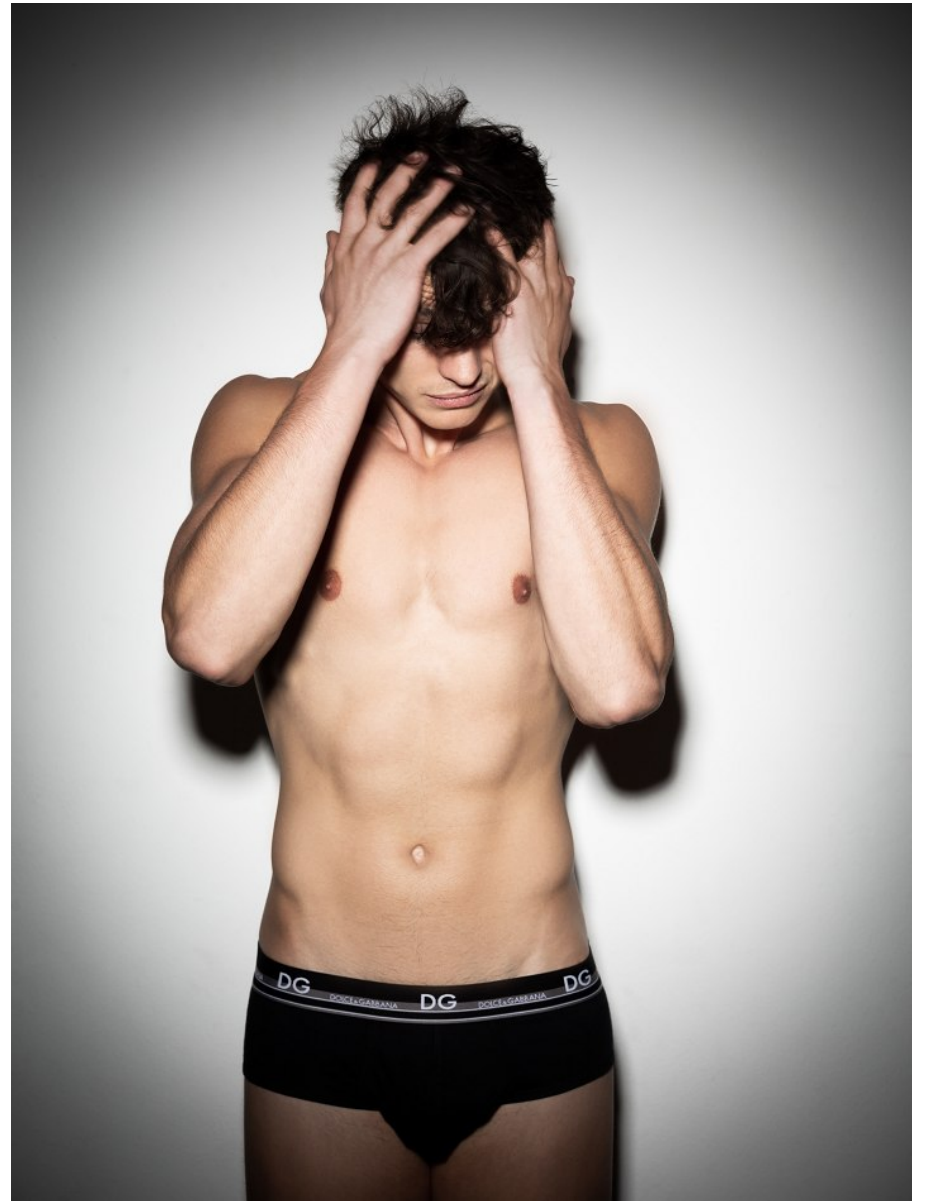

BOSS MODELS

JOHANNESBURG

CONNOR MCGIDDY

Height: 190cm Chest: 102cm Waist: 85cm Suit: 40 L Shoe: 10.5 UK Hair: Brown Eyes: Blue/Green

BOSS MODELS

JOHANNESBURG

CONNOR MCGIDDY

Height: 190cm Chest: 102cm Waist: 85cm Suit: 40 L Shoe: 10.5 UK Hair: Brown Eyes: Blue/Green