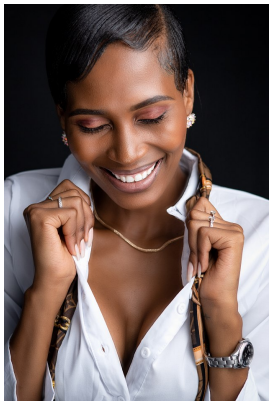

citizen
A Division Of Boss Models

PEARL NIKOLIC

Height: 170cm Bust: 89cm Waist: 68cm Hips: 98cm Shoe: 6 UK Hair: Black Eyes: Brown

citizen
A Division Of Boss Models

PEARL NIKOLIC

Height: 170cm Bust: 89cm Waist: 68cm Hips: 98cm Shoe: 6 UK Hair: Black Eyes: Brown