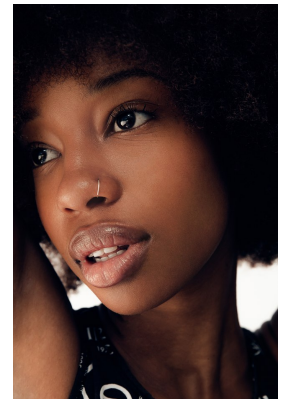

**citizen**  
*A Division Of Boss Models*

**ALEXANDRIA NYATHI**

Height: 163cm Bust: 79cm Waist: 68cm Hips: 96cm Shoe: 5 UK Hair: Brown Eyes: Brown

**citizen**  
*A Division Of Boss Models*

**ALEXANDRIA NYATHI**

Height: 163cm Bust: 79cm Waist: 68cm Hips: 96cm Shoe: 5 UK Hair: Brown Eyes: Brown