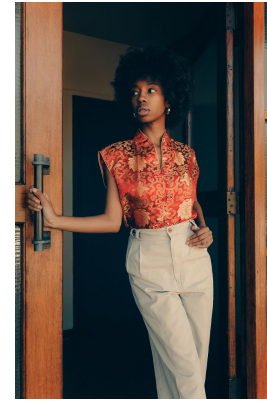

**citizen**  
*A Division Of Boss Models*

**ALEXANDRIA NYATHI**

Height: 163cm Bust: 79cm Waist: 68cm Hips: 96cm Shoe: 5 UK Hair: Brown Eyes: Brown

**citizen**  
*A Division Of Boss Models*

**ALEXANDRIA NYATHI**

Height: 163cm Bust: 79cm Waist: 68cm Hips: 96cm Shoe: 5 UK Hair: Brown Eyes: Brown