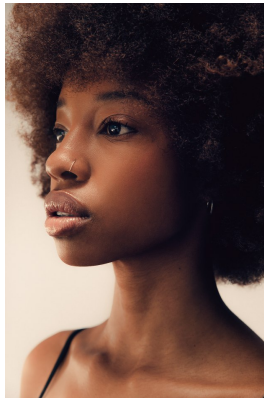

**citizen**  
*A Division Of Boss Models*

**ALEXANDRIA NYATHI**

Height: 163cm Bust: 79cm Waist: 68cm Hips: 96cm Shoe: 5 UK Hair: Brown Eyes: Brown

**citizen**  
*A Division Of Boss Models*

**ALEXANDRIA NYATHI**

Height: 163cm Bust: 79cm Waist: 68cm Hips: 96cm Shoe: 5 UK Hair: Brown Eyes: Brown