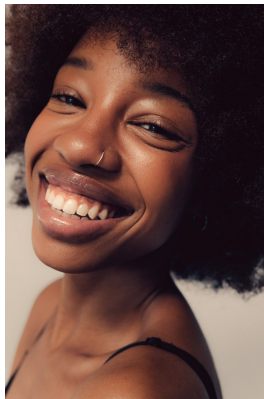

**citizen**  
*A Division Of Boss Models*

**ALEXANDRIA NYATHI**

Height: 163cm Bust: 79cm Waist: 68cm Hips: 96cm Shoe: 5 UK Hair: Brown Eyes: Brown

**citizen**  
*A Division Of Boss Models*

**ALEXANDRIA NYATHI**

Height: 163cm Bust: 79cm Waist: 68cm Hips: 96cm Shoe: 5 UK Hair: Brown Eyes: Brown