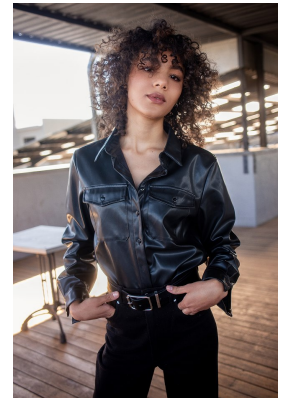

**citizen**  
*A Division Of Boss Models*

**JUDE LEWIS**

Height: 163cm Bust: 77cm Waist: 61cm Hips: 79cm Shoe: 5 UK Hair: Brown Eyes: Brown