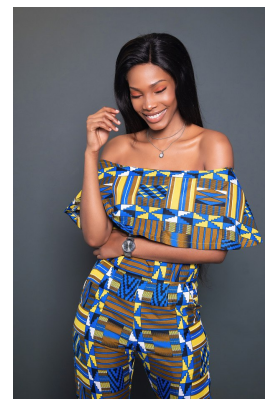

citizen

A Division Of Boss Models

YOLANDA GCABASHE

Height: 176cm Bust: 89cm Waist: 69cm Hips: 109cm Shoe: 6 UK Hair: Dark Brown Eyes: Brown

citizen
A Division Of Boss Models

YOLANDA GCABASHE

Height: 176cm Bust: 89cm Waist: 69cm Hips: 109cm Shoe: 6 UK Hair: Dark Brown Eyes: Brown