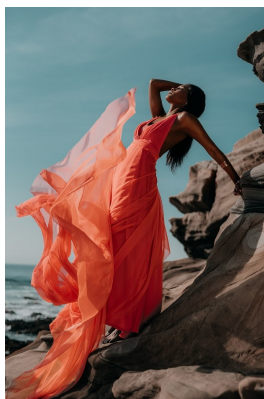

citizen

A Division Of Boss Models

YOLANDA GCABASHE

Height: 176cm Bust: 89cm Waist: 69cm Hips: 109cm Shoe: 6 UK Hair: Dark Brown Eyes: Brown

citizen
A Division Of Boss Models

YOLANDA GCABASHE

Height: 176cm Bust: 89cm Waist: 69cm Hips: 109cm Shoe: 6 UK Hair: Dark Brown Eyes: Brown