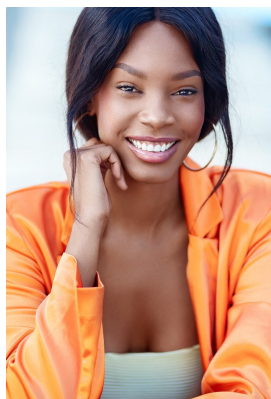

citizen

A Division Of Boss Models

YOLANDA GCABASHE

Height: 176cm Bust: 89cm Waist: 69cm Hips: 109cm Shoe: 6 UK Hair: Dark Brown Eyes: Brown

citizen
A Division Of Boss Models

YOLANDA GCABASHE

Height: 176cm Bust: 89cm Waist: 69cm Hips: 109cm Shoe: 6 UK Hair: Dark Brown Eyes: Brown