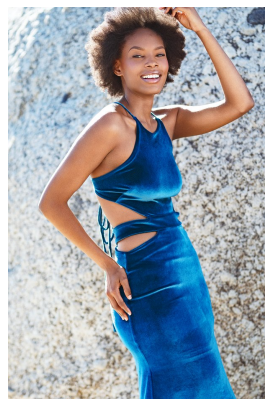

citizen

A Division Of Boss Models

YOLANDA GCABASHE

Height: 176cm Bust: 89cm Waist: 69cm Hips: 109cm Shoe: 6 UK Hair: Dark Brown Eyes: Brown

citizen
A Division Of Boss Models

YOLANDA GCABASHE

Height: 176cm Bust: 89cm Waist: 69cm Hips: 109cm Shoe: 6 UK Hair: Dark Brown Eyes: Brown