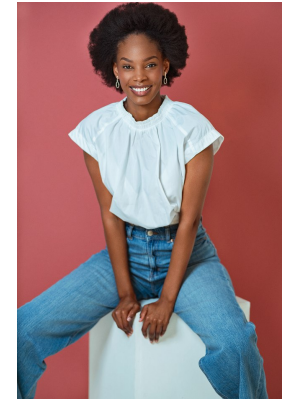

citizen

A Division Of Boss Models

YOLANDA GCABASHE

Height: 176cm Bust: 89cm Waist: 69cm Hips: 109cm Shoe: 6 UK Hair: Dark Brown Eyes: Brown

citizen
A Division Of Boss Models

YOLANDA GCABASHE

Height: 176cm Bust: 89cm Waist: 69cm Hips: 109cm Shoe: 6 UK Hair: Dark Brown Eyes: Brown