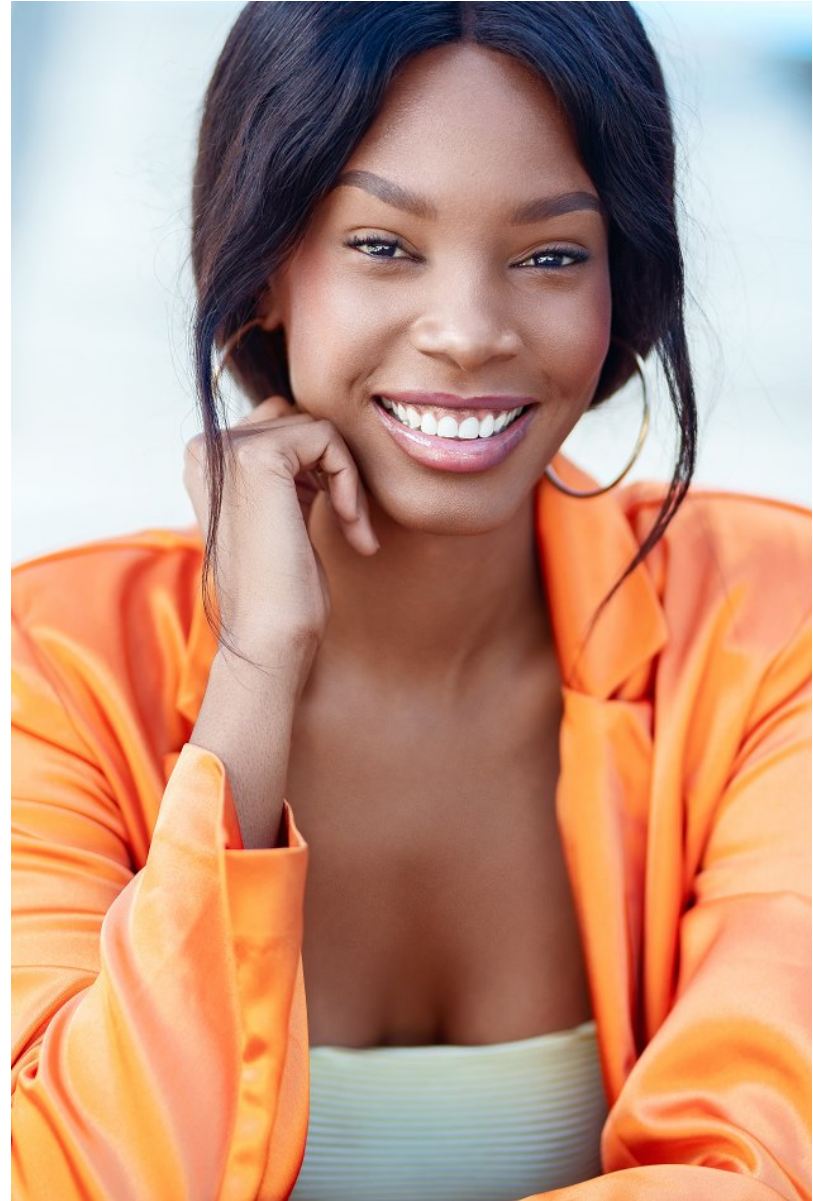

**citizen**  
*A Division Of Boss Models*

**YOLANDA GCABASHE**

Height: 176cm Bust: 89cm Waist: 69cm Hips: 109cm Shoe: 6 UK Hair: Dark Brown Eyes: Brown

**YOLANDA GCABASHE**

Height: 176cm Bust: 89cm Waist: 69cm Hips: 109cm Shoe: 6 UK Hair: Dark Brown Eyes: Brown

**YOLANDA GCABASHE**

Height: 176cm Bust: 89cm Waist: 69cm Hips: 109cm Shoe: 6 UK Hair: Dark Brown Eyes: Brown

**YOLANDA GCABASHE**

Height: 176cm Bust: 89cm Waist: 69cm Hips: 109cm Shoe: 6 UK Hair: Dark Brown Eyes: Brown

**YOLANDA GCABASHE**

Height: 176cm Bust: 89cm Waist: 69cm Hips: 109cm Shoe: 6 UK Hair: Dark Brown Eyes: Brown

**citizen**  
*A Division Of Boss Models*

**YOLANDA GCABASHE**

Height: 176cm Bust: 89cm Waist: 69cm Hips: 109cm Shoe: 6 UK Hair: Dark Brown Eyes: Brown