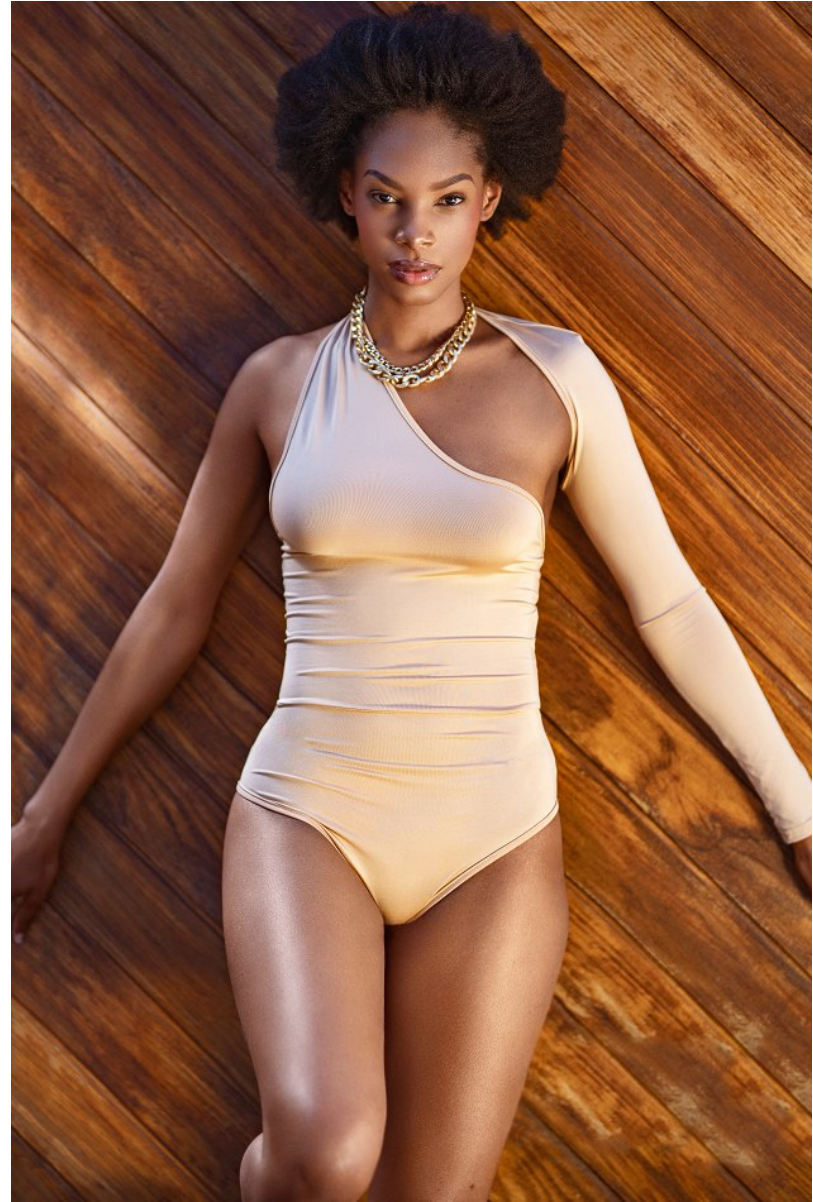

**citizen**  
*A Division Of Boss Models*

**YOLANDA GCABASHE**

Height: 176cm Bust: 89cm Waist: 69cm Hips: 109cm Shoe: 6 UK Hair: Dark Brown Eyes: Brown

**YOLANDA GCABASHE**

Height: 176cm Bust: 89cm Waist: 69cm Hips: 109cm Shoe: 6 UK Hair: Dark Brown Eyes: Brown

**YOLANDA GCABASHE**

Height: 176cm Bust: 89cm Waist: 69cm Hips: 109cm Shoe: 6 UK Hair: Dark Brown Eyes: Brown

**YOLANDA GCABASHE**

Height: 176cm Bust: 89cm Waist: 69cm Hips: 109cm Shoe: 6 UK Hair: Dark Brown Eyes: Brown

**YOLANDA GCABASHE**

Height: 176cm Bust: 89cm Waist: 69cm Hips: 109cm Shoe: 6 UK Hair: Dark Brown Eyes: Brown

**citizen**  
*A Division Of Boss Models*

**YOLANDA GCABASHE**

Height: 176cm Bust: 89cm Waist: 69cm Hips: 109cm Shoe: 6 UK Hair: Dark Brown Eyes: Brown