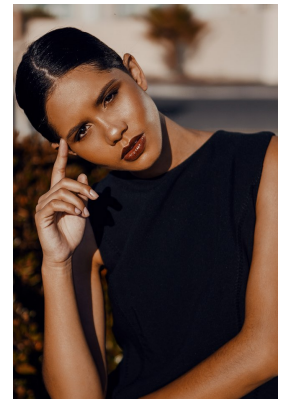

citizen

A Division Of Boss Models

ZANIA LOUW

Height: 173cm Bust: 83cm Waist: 68cm Hips: 100cm Shoe: 6 UK Hair: Brown Eyes: Brown

citizen
A Division Of Boss Models

ZANIA LOUW

Height: 173cm Bust: 83cm Waist: 68cm Hips: 100cm Shoe: 6 UK Hair: Brown Eyes: Brown