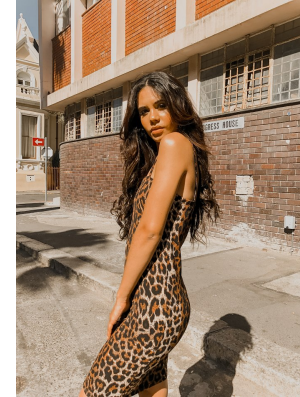

citizen

A Division Of Boss Models

ZANIA LOUW

Height: 173cm Bust: 83cm Waist: 68cm Hips: 100cm Shoe: 6 UK Hair: Brown Eyes: Brown

citizen
A Division Of Boss Models

ZANIA LOUW

Height: 173cm Bust: 83cm Waist: 68cm Hips: 100cm Shoe: 6 UK Hair: Brown Eyes: Brown