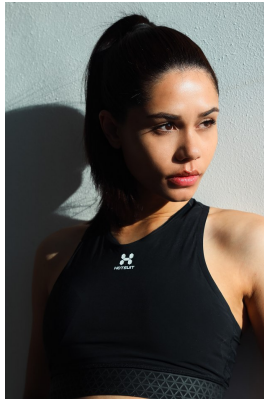

citizen

A Division Of Boss Models

ZANIA LOUW

Height: 173cm Bust: 83cm Waist: 68cm Hips: 100cm Shoe: 6 UK Hair: Brown Eyes: Brown

citizen
A Division Of Boss Models

ZANIA LOUW

Height: 173cm Bust: 83cm Waist: 68cm Hips: 100cm Shoe: 6 UK Hair: Brown Eyes: Brown