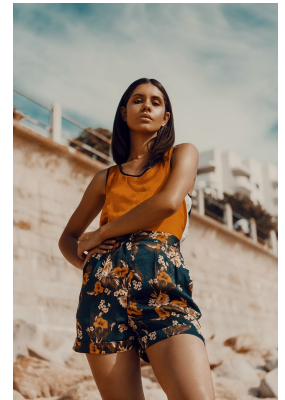

citizen

A Division Of Boss Models

ZANIA LOUW

Height: 173cm Bust: 83cm Waist: 68cm Hips: 100cm Shoe: 6 UK Hair: Brown Eyes: Brown

citizen
A Division Of Boss Models

ZANIA LOUW

Height: 173cm Bust: 83cm Waist: 68cm Hips: 100cm Shoe: 6 UK Hair: Brown Eyes: Brown