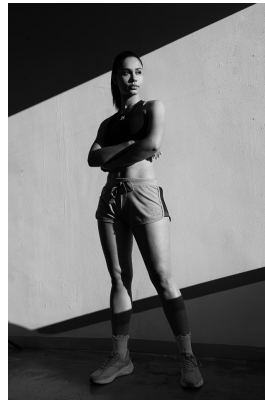

citizen

A Division Of Boss Models

ZANIA LOUW

Height: 173cm Bust: 83cm Waist: 68cm Hips: 100cm Shoe: 6 UK Hair: Brown Eyes: Brown

citizen
A Division Of Boss Models

ZANIA LOUW

Height: 173cm Bust: 83cm Waist: 68cm Hips: 100cm Shoe: 6 UK Hair: Brown Eyes: Brown