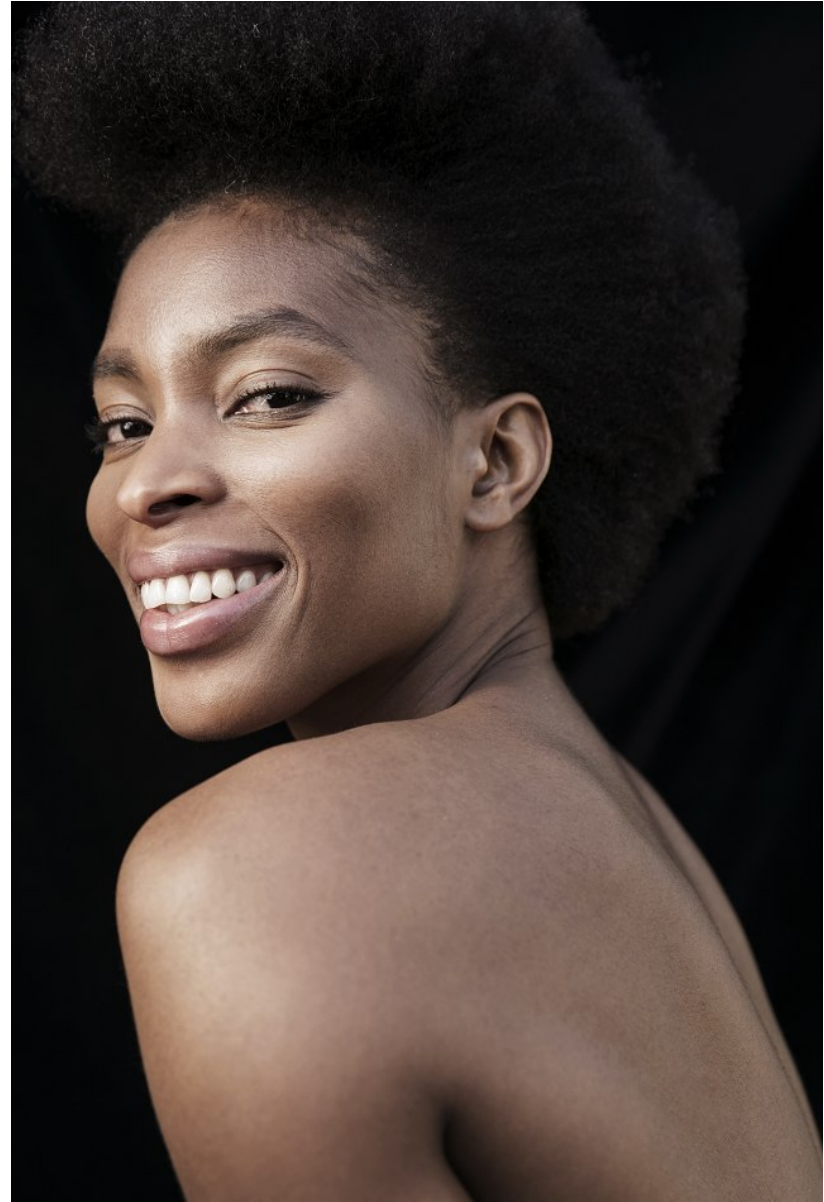

citizen
A Division Of Boss Models

AMAKA CHIRAH

Height: 178cm Bust: 89cm Waist: 73cm Hips: 95cm Shoe: 7 UK Hair: Black Eyes: Brown

AMAKA CHIRAH

Height: 178cm Bust: 89cm Waist: 73cm Hips: 95cm Shoe: 7 UK Hair: Black Eyes: Brown

AMAKA CHIRAH

Height: 178cm Bust: 89cm Waist: 73cm Hips: 95cm Shoe: 7 UK Hair: Black Eyes: Brown

citizen
A Division Of Boss Models

AMAKA CHIRAH

Height: 178cm Bust: 89cm Waist: 73cm Hips: 95cm Shoe: 7 UK Hair: Black Eyes: Brown