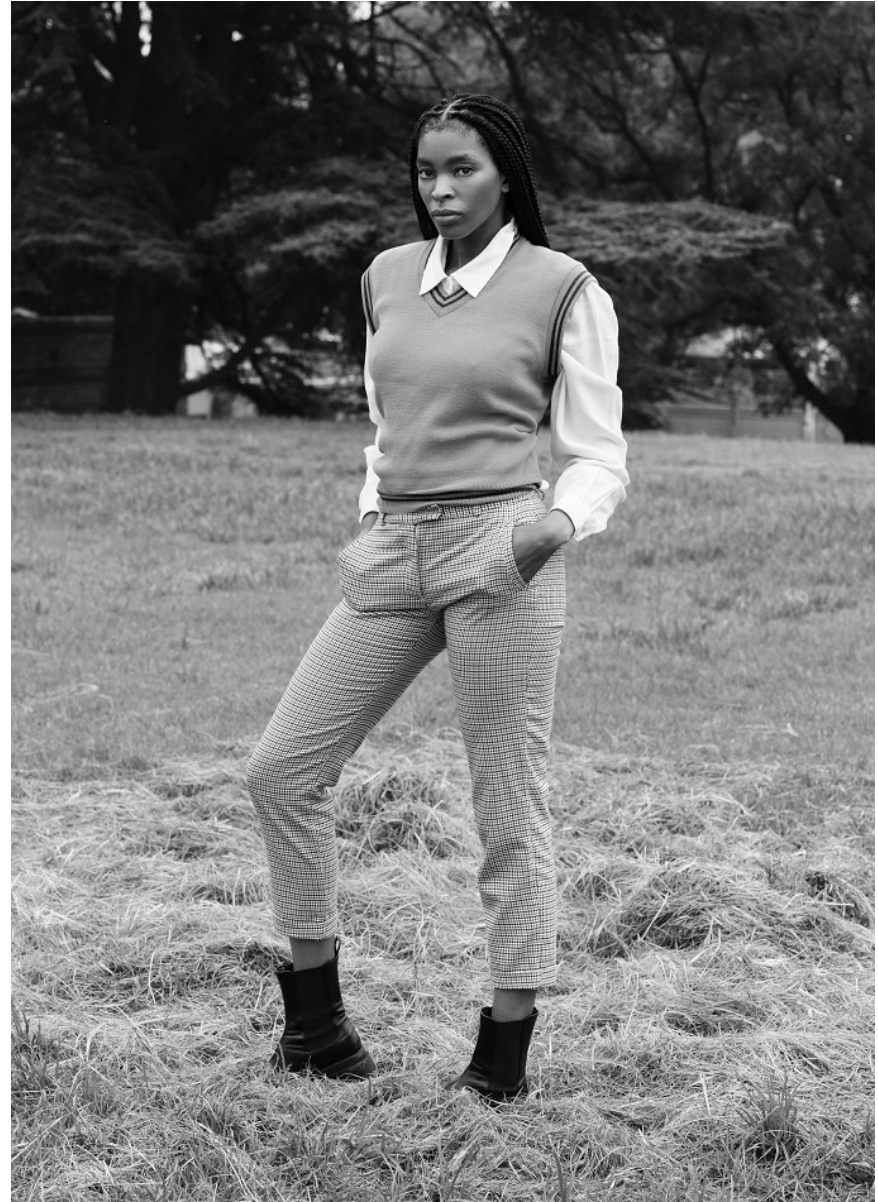

AMAKA CHIRAH

Height: 178cm Bust: 89cm Waist: 73cm Hips: 95cm Shoe: 7 UK Hair: Black Eyes: Brown