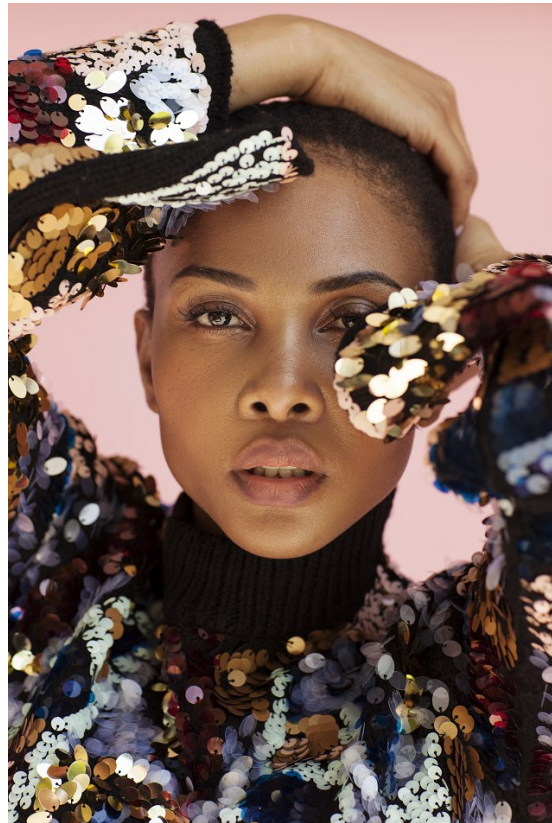

citizen
A Division Of Boss Models

NELISA ZUNGU

Height: 174cm Bust: 87cm Waist: 65cm Hips: 104cm Shoe: 6 UK Hair: Brown Eyes: Hazel

NELISA ZUNGU

Height: 174cm Bust: 87cm Waist: 65cm Hips: 104cm Shoe: 6 UK Hair: Brown Eyes: Hazel