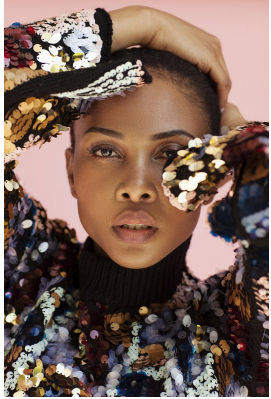

citizen
A Division Of Boss Models

NELISA ZUNGU

Height: 174cm Bust: 87cm Waist: 65cm Hips: 104cm Shoe: 6 UK Hair: Brown Eyes: Hazel

citizen

A Division Of Boss Models

NELISA ZUNGU

Height: 174cm Bust: 87cm Waist: 65cm Hips: 104cm Shoe: 6 UK Hair: Brown Eyes: Hazel

citizen
A Division Of Boss Models

NELISA ZUNGU

Height: 174cm Bust: 87cm Waist: 65cm Hips: 104cm Shoe: 6 UK Hair: Brown Eyes: Hazel