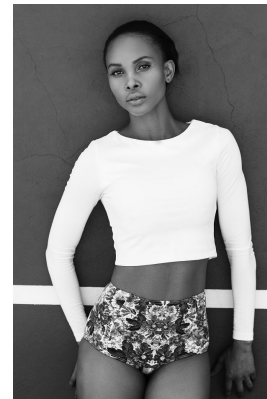

citizen
A Division Of Boss Models

NELISA ZUNGU

Height: 174cm Bust: 87cm Waist: 65cm Hips: 104cm Shoe: 6 UK Hair: Brown Eyes: Hazel

citizen

A Division Of Boss Models

NELISA ZUNGU

Height: 174cm Bust: 87cm Waist: 65cm Hips: 104cm Shoe: 6 UK Hair: Brown Eyes: Hazel

citizen
A Division Of Boss Models

NELISA ZUNGU

Height: 174cm Bust: 87cm Waist: 65cm Hips: 104cm Shoe: 6 UK Hair: Brown Eyes: Hazel