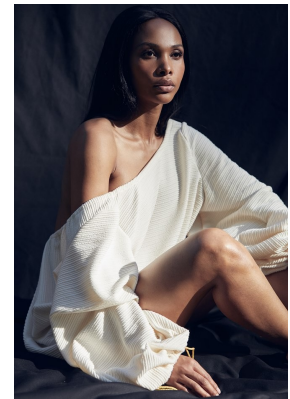

citizen
A Division Of Boss Models

NELISA ZUNGU

Height: 174cm Bust: 87cm Waist: 65cm Hips: 104cm Shoe: 6 UK Hair: Brown Eyes: Hazel

citizen

A Division Of Boss Models

NELISA ZUNGU

Height: 174cm Bust: 87cm Waist: 65cm Hips: 104cm Shoe: 6 UK Hair: Brown Eyes: Hazel

citizen
A Division Of Boss Models

NELISA ZUNGU

Height: 174cm Bust: 87cm Waist: 65cm Hips: 104cm Shoe: 6 UK Hair: Brown Eyes: Hazel