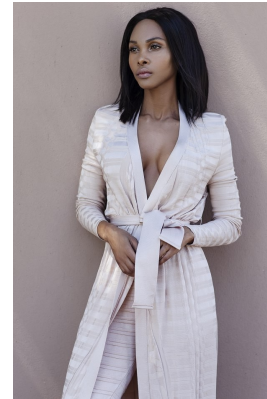

citizen
A Division Of Boss Models

NELISA ZUNGU

Height: 174cm Bust: 87cm Waist: 65cm Hips: 104cm Shoe: 6 UK Hair: Brown Eyes: Hazel

citizen

A Division Of Boss Models

NELISA ZUNGU

Height: 174cm Bust: 87cm Waist: 65cm Hips: 104cm Shoe: 6 UK Hair: Brown Eyes: Hazel

citizen
A Division Of Boss Models

NELISA ZUNGU

Height: 174cm Bust: 87cm Waist: 65cm Hips: 104cm Shoe: 6 UK Hair: Brown Eyes: Hazel