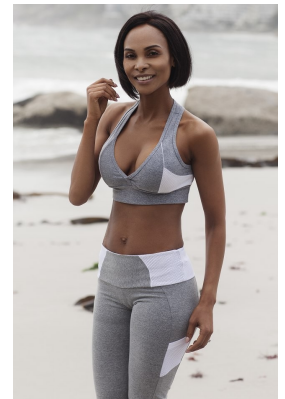

citizen
A Division Of Boss Models

NELISA ZUNGU

Height: 174cm Bust: 87cm Waist: 65cm Hips: 104cm Shoe: 6 UK Hair: Brown Eyes: Hazel

citizen

A Division Of Boss Models

NELISA ZUNGU

Height: 174cm Bust: 87cm Waist: 65cm Hips: 104cm Shoe: 6 UK Hair: Brown Eyes: Hazel

citizen
A Division Of Boss Models

NELISA ZUNGU

Height: 174cm Bust: 87cm Waist: 65cm Hips: 104cm Shoe: 6 UK Hair: Brown Eyes: Hazel