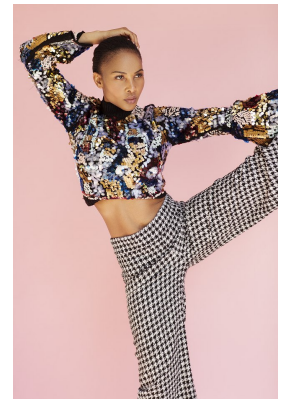

citizen
A Division Of Boss Models

NELISA ZUNGU

Height: 174cm Bust: 87cm Waist: 65cm Hips: 104cm Shoe: 6 UK Hair: Brown Eyes: Hazel

citizen

A Division Of Boss Models

NELISA ZUNGU

Height: 174cm Bust: 87cm Waist: 65cm Hips: 104cm Shoe: 6 UK Hair: Brown Eyes: Hazel

citizen
A Division Of Boss Models

NELISA ZUNGU

Height: 174cm Bust: 87cm Waist: 65cm Hips: 104cm Shoe: 6 UK Hair: Brown Eyes: Hazel