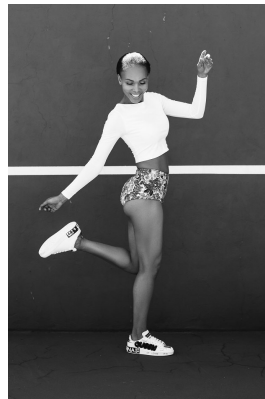

citizen
A Division Of Boss Models

NELISA ZUNGU

Height: 174cm Bust: 87cm Waist: 65cm Hips: 104cm Shoe: 6 UK Hair: Brown Eyes: Hazel

citizen

A Division Of Boss Models

NELISA ZUNGU

Height: 174cm Bust: 87cm Waist: 65cm Hips: 104cm Shoe: 6 UK Hair: Brown Eyes: Hazel

citizen
A Division Of Boss Models

NELISA ZUNGU

Height: 174cm Bust: 87cm Waist: 65cm Hips: 104cm Shoe: 6 UK Hair: Brown Eyes: Hazel