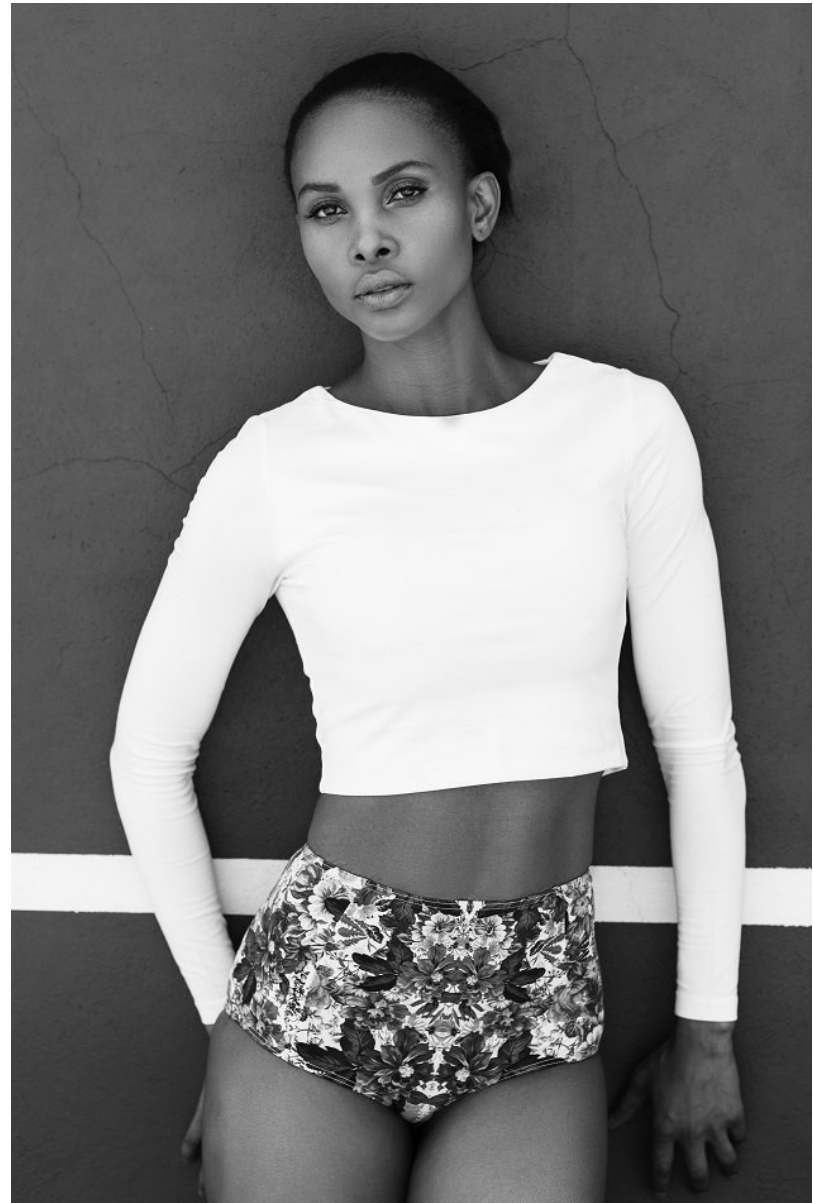

citizen
A Division Of Boss Models

NELISA ZUNGU

Height: 174cm Bust: 87cm Waist: 65cm Hips: 104cm Shoe: 6 UK Hair: Brown Eyes: Hazel

NELISA ZUNGU

Height: 174cm Bust: 87cm Waist: 65cm Hips: 104cm Shoe: 6 UK Hair: Brown Eyes: Hazel

NELISA ZUNGU

Height: 174cm Bust: 87cm Waist: 65cm Hips: 104cm Shoe: 6 UK Hair: Brown Eyes: Hazel

NELISA ZUNGU

Height: 174cm Bust: 87cm Waist: 65cm Hips: 104cm Shoe: 6 UK Hair: Brown Eyes: Hazel

citizen
A Division Of Boss Models

NELISA ZUNGU

Height: 174cm Bust: 87cm Waist: 65cm Hips: 104cm Shoe: 6 UK Hair: Brown Eyes: Hazel

NELISA ZUNGU

Height: 174cm Bust: 87cm Waist: 65cm Hips: 104cm Shoe: 6 UK Hair: Brown Eyes: Hazel

NELISA ZUNGU