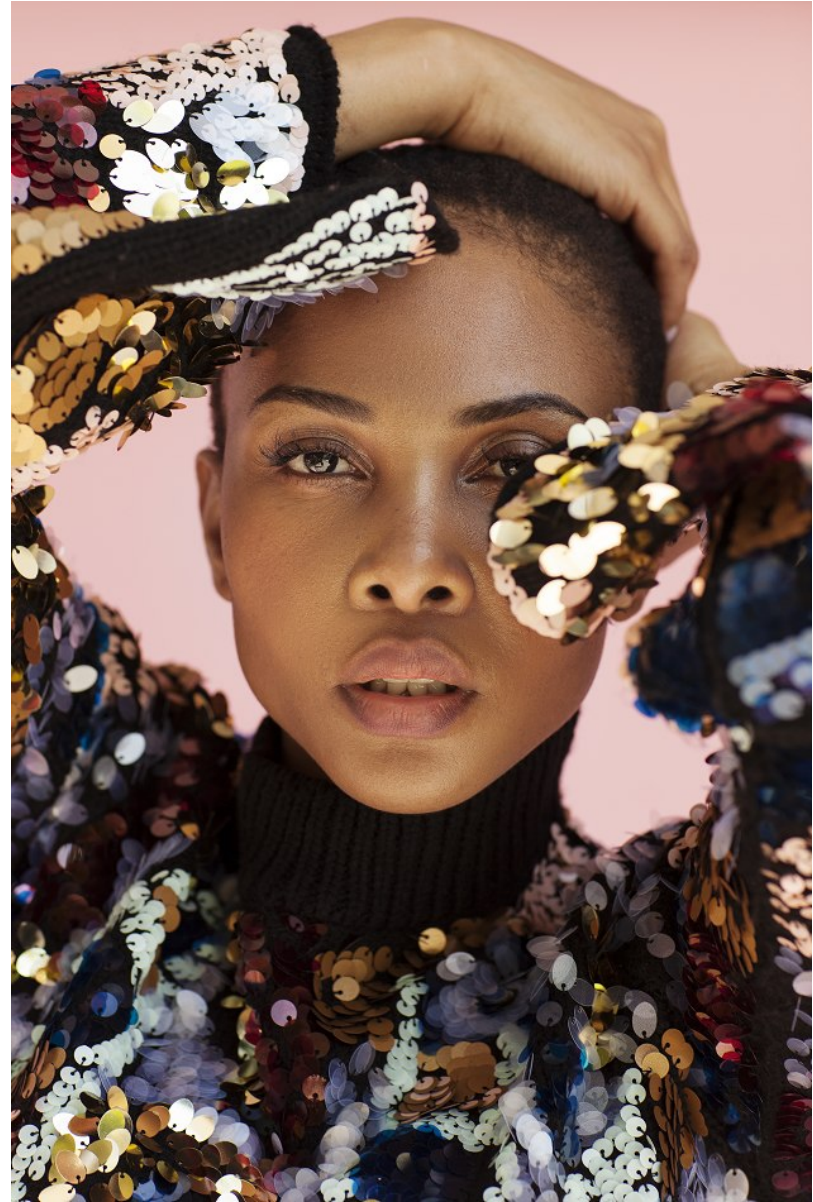

NELISA ZUNGU

Height: 174cm Bust: 87cm Waist: 65cm Hips: 104cm Shoe: 6 UK Hair: Brown Eyes: Hazel