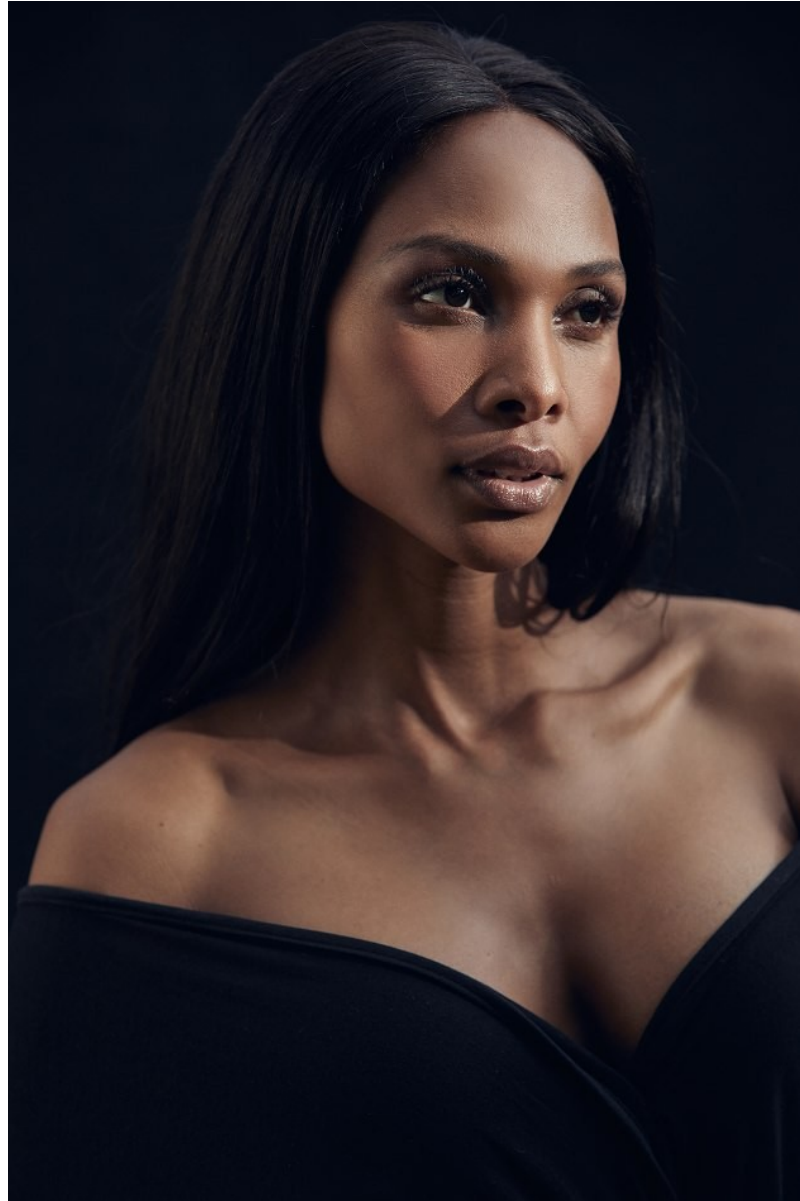

citizen
A Division Of Boss Models

NELISA ZUNGU

Height: 174cm Bust: 87cm Waist: 65cm Hips: 104cm Shoe: 6 UK Hair: Brown Eyes: Hazel

NELISA ZUNGU

Height: 174cm Bust: 87cm Waist: 65cm Hips: 104cm Shoe: 6 UK Hair: Brown Eyes: Hazel

NELISA ZUNGU

Height: 174cm Bust: 87cm Waist: 65cm Hips: 104cm Shoe: 6 UK Hair: Brown Eyes: Hazel

NELISA ZUNGU

Height: 174cm Bust: 87cm Waist: 65cm Hips: 104cm Shoe: 6 UK Hair: Brown Eyes: Hazel

citizen
A Division Of Boss Models

NELISA ZUNGU

Height: 174cm Bust: 87cm Waist: 65cm Hips: 104cm Shoe: 6 UK Hair: Brown Eyes: Hazel

NELISA ZUNGU

Height: 174cm Bust: 87cm Waist: 65cm Hips: 104cm Shoe: 6 UK Hair: Brown Eyes: Hazel

NELISA ZUNGU