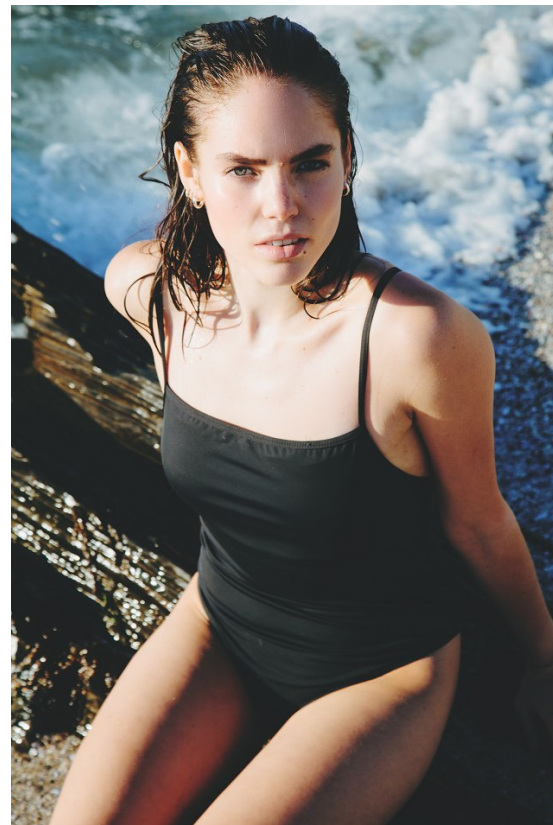

BOSS MODELS

JOHANNESBURG

NICOLE STOEDER

Height: 168cm Bust: 89cm Waist: 73cm Hips: 93cm Shoe: 5 UK Hair: Brunette Eyes: Blue

BOSS MODELS

JOHANNESBURG

NICOLE STOEDER

Height: 168cm Bust: 89cm Waist: 73cm Hips: 93cm Shoe: 5 UK Hair: Brunette Eyes: Blue