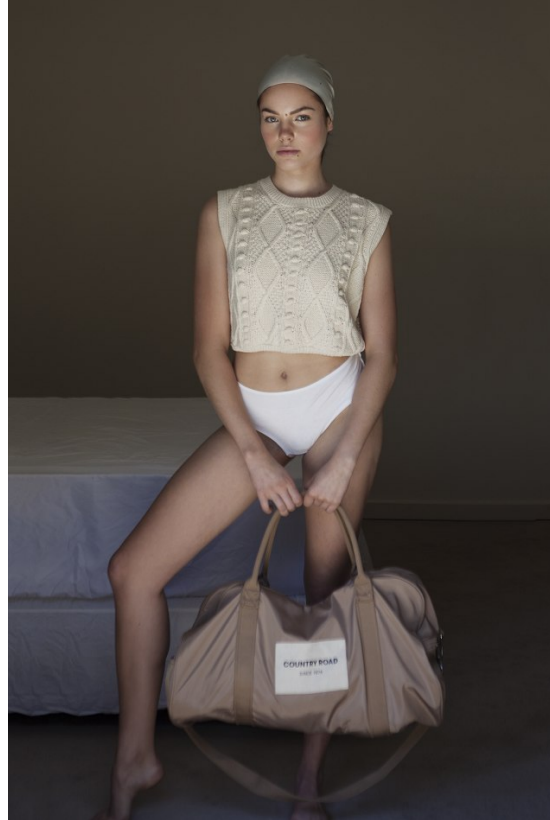

BOSS MODELS

JOHANNESBURG

NICOLE STOEDER

Height: 168cm Bust: 89cm Waist: 73cm Hips: 93cm Shoe: 5 UK Hair: Brunette Eyes: Blue