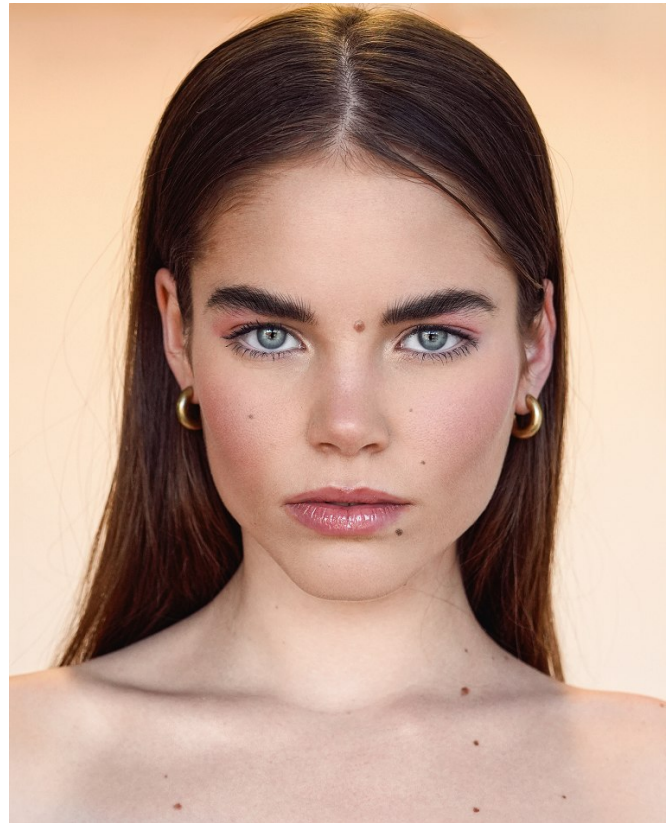

BOSS MODELS

JOHANNESBURG

NICOLE STOEDER

Height: 168cm Bust: 89cm Waist: 73cm Hips: 93cm Shoe: 5 UK Hair: Brunette Eyes: Blue