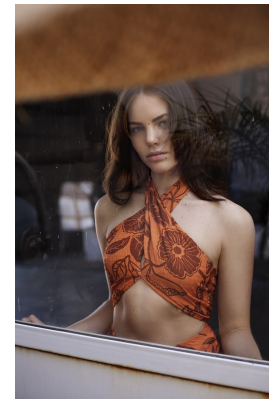

BOSS MODELS

JOHANNESBURG

NICOLE STOEDER

Height: 168cm Bust: 89cm Waist: 73cm Hips: 93cm Shoe: 5 UK Hair: Brunette Eyes: Blue

BOSS MODELS

JOHANNESBURG

NICOLE STOEDER

Height: 168cm Bust: 89cm Waist: 73cm Hips: 93cm Shoe: 5 UK Hair: Brunette Eyes: Blue

BOSS MODELS

JOHANNESBURG

NICOLE STOEDER

Height: 168cm Bust: 89cm Waist: 73cm Hips: 93cm Shoe: 5 UK Hair: Brunette Eyes: Blue