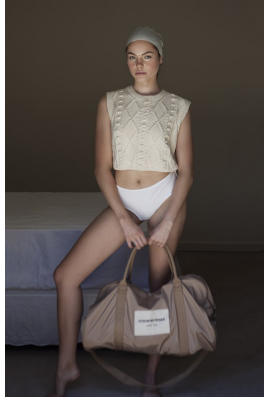

BOSS MODELS

JOHANNESBURG

NICOLE STOEDER

Height: 168cm Bust: 89cm Waist: 73cm Hips: 93cm Shoe: 5 UK Hair: Brunette Eyes: Blue

BOSS MODELS

JOHANNESBURG

NICOLE STOEDER

Height: 168cm Bust: 89cm Waist: 73cm Hips: 93cm Shoe: 5 UK Hair: Brunette Eyes: Blue

BOSS MODELS

JOHANNESBURG

NICOLE STOEDER

Height: 168cm Bust: 89cm Waist: 73cm Hips: 93cm Shoe: 5 UK Hair: Brunette Eyes: Blue