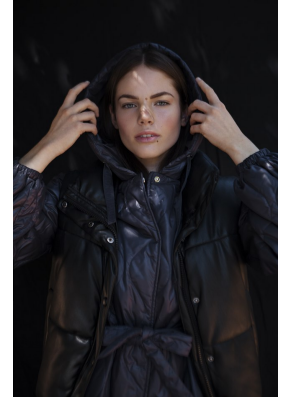

BOSS MODELS

JOHANNESBURG

NICOLE STOEDER

Height: 168cm Bust: 89cm Waist: 73cm Hips: 93cm Shoe: 5 UK Hair: Brunette Eyes: Blue

BOSS MODELS

JOHANNESBURG

NICOLE STOEDER

Height: 168cm Bust: 89cm Waist: 73cm Hips: 93cm Shoe: 5 UK Hair: Brunette Eyes: Blue

BOSS MODELS

JOHANNESBURG

NICOLE STOEDER

Height: 168cm Bust: 89cm Waist: 73cm Hips: 93cm Shoe: 5 UK Hair: Brunette Eyes: Blue