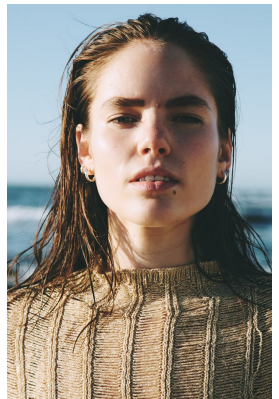

BOSS MODELS

JOHANNESBURG

NICOLE STOEDER

Height: 168cm Bust: 89cm Waist: 73cm Hips: 93cm Shoe: 5 UK Hair: Brunette Eyes: Blue

BOSS MODELS

JOHANNESBURG

NICOLE STOEDER

Height: 168cm Bust: 89cm Waist: 73cm Hips: 93cm Shoe: 5 UK Hair: Brunette Eyes: Blue

BOSS MODELS

JOHANNESBURG

NICOLE STOEDER

Height: 168cm Bust: 89cm Waist: 73cm Hips: 93cm Shoe: 5 UK Hair: Brunette Eyes: Blue