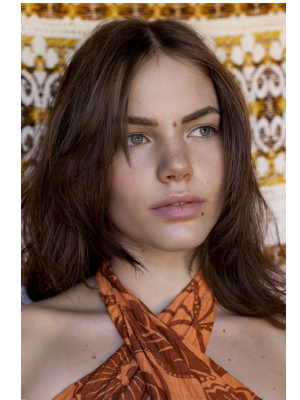

BOSS MODELS

JOHANNESBURG

NICOLE STOEDER

Height: 168cm Bust: 89cm Waist: 73cm Hips: 93cm Shoe: 5 UK Hair: Brunette Eyes: Blue

BOSS MODELS

JOHANNESBURG

NICOLE STOEDER

Height: 168cm Bust: 89cm Waist: 73cm Hips: 93cm Shoe: 5 UK Hair: Brunette Eyes: Blue

BOSS MODELS

JOHANNESBURG

NICOLE STOEDER

Height: 168cm Bust: 89cm Waist: 73cm Hips: 93cm Shoe: 5 UK Hair: Brunette Eyes: Blue