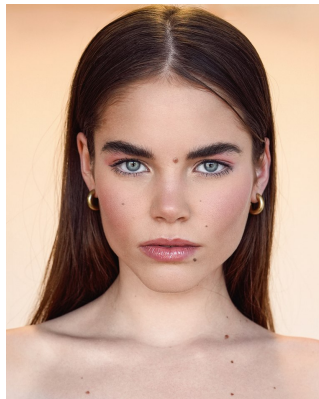

BOSS MODELS

JOHANNESBURG

NICOLE STOEDER

Height: 168cm Bust: 89cm Waist: 73cm Hips: 93cm Shoe: 5 UK Hair: Brunette Eyes: Blue

BOSS MODELS

JOHANNESBURG

NICOLE STOEDER

Height: 168cm Bust: 89cm Waist: 73cm Hips: 93cm Shoe: 5 UK Hair: Brunette Eyes: Blue

BOSS MODELS

JOHANNESBURG

NICOLE STOEDER

Height: 168cm Bust: 89cm Waist: 73cm Hips: 93cm Shoe: 5 UK Hair: Brunette Eyes: Blue