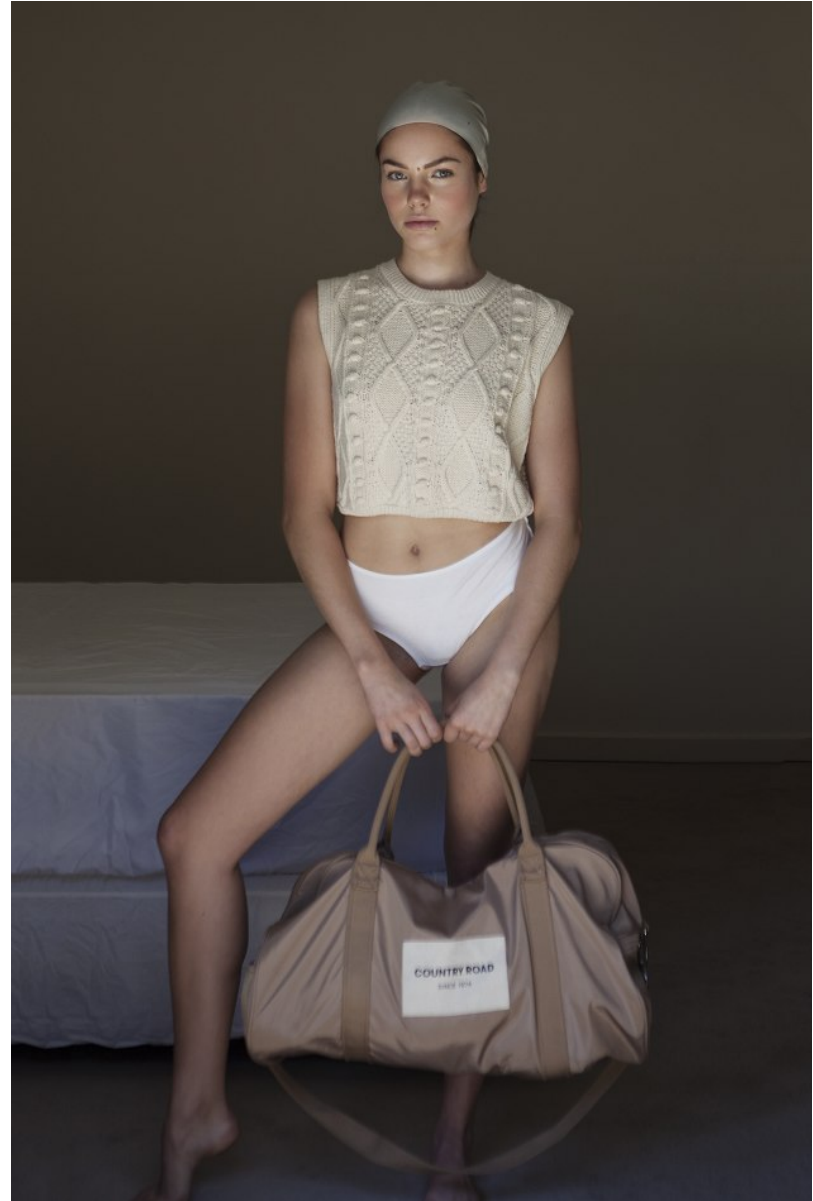

BOSS MODELS

JOHANNESBURG

NICOLE STOEDER

Height: 168cm Bust: 89cm Waist: 73cm Hips: 93cm Shoe: 5 UK Hair: Brunette Eyes: Blue