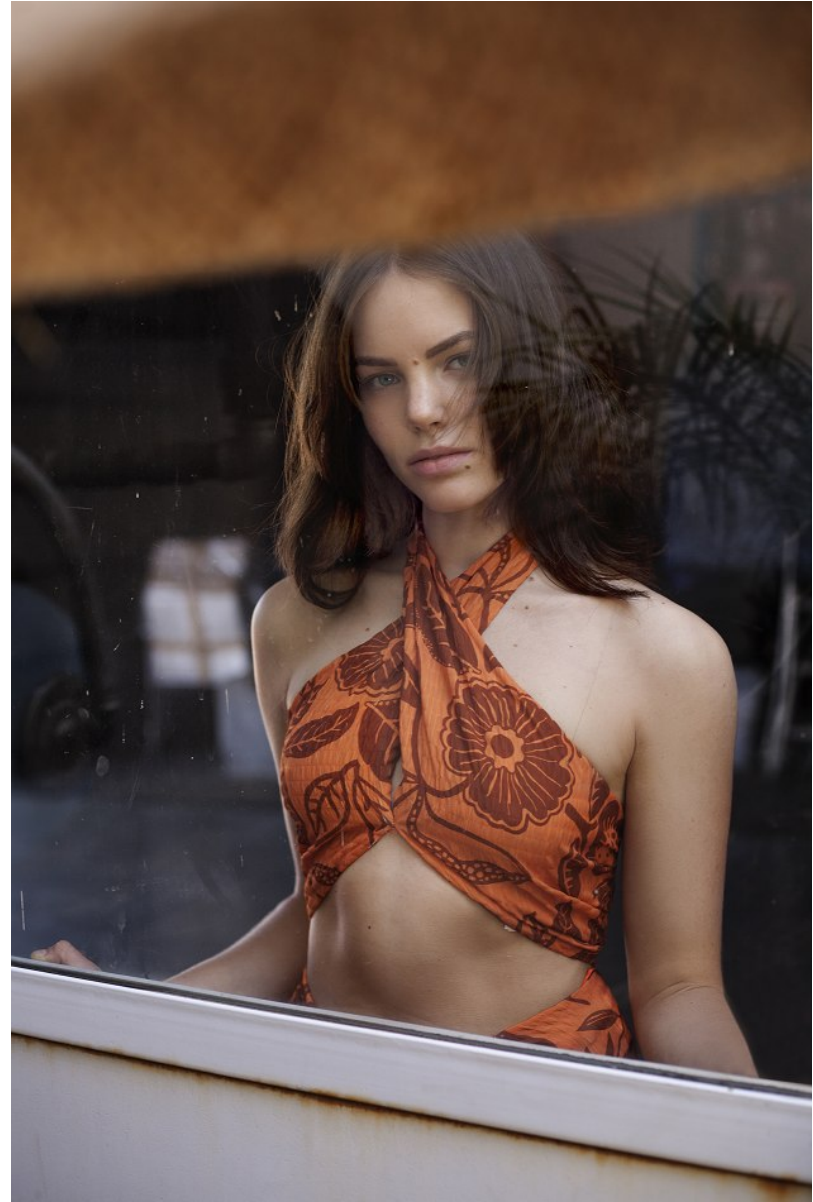

BOSS MODELS

JOHANNESBURG

NICOLE STOEDER

Height: 168cm Bust: 89cm Waist: 73cm Hips: 93cm Shoe: 5 UK Hair: Brunette Eyes: Blue