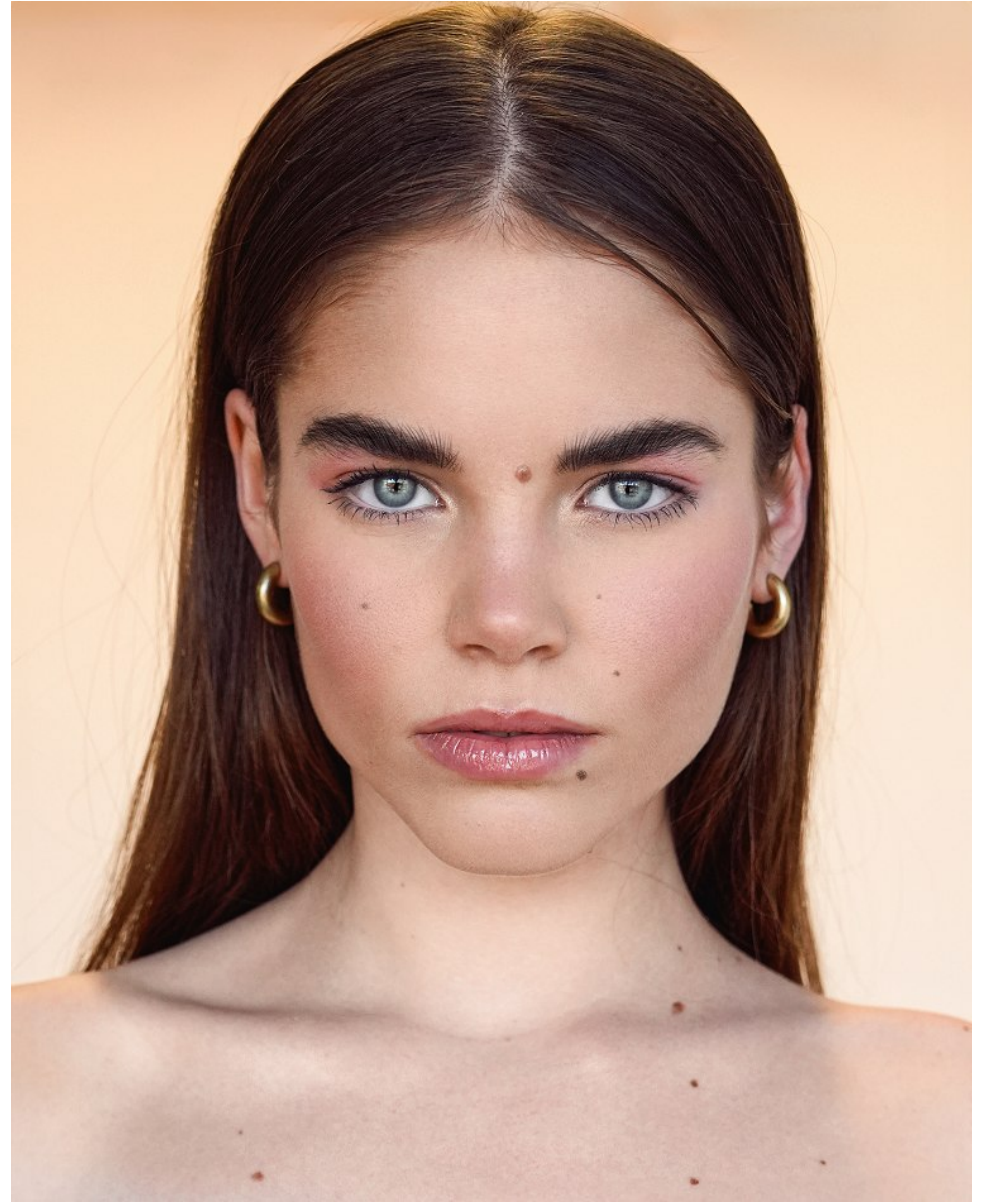

BOSS MODELS

JOHANNESBURG

NICOLE STOEDER

Height: 168cm Bust: 89cm Waist: 73cm Hips: 93cm Shoe: 5 UK Hair: Brunette Eyes: Blue