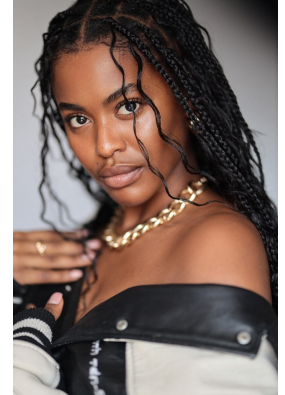

BOSS MODELS

JOHANNESBURG

MT PHETLA

Height: 167cm Bust: 88cm Waist: 66cm Hips: 101cm Shoe: 5 UK Hair: Black Eyes: Brown