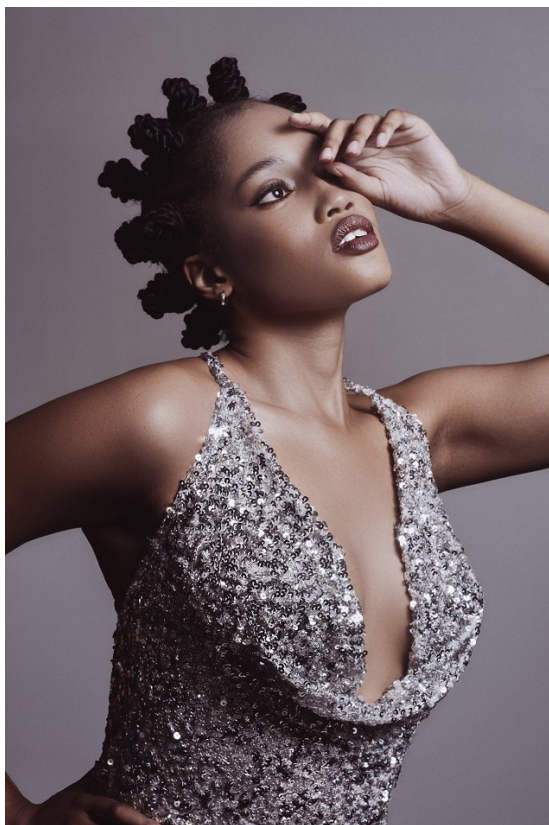

BOSS MODELS

JOHANNESBURG

BK MAKUSE

Height: 174cm Bust: 95cm Waist: 78cm Hips: 125cm Shoe: 7 UK Hair: Black Eyes: Brown

BOSS MODELS

JOHANNESBURG

BK MAKUSE

Height: 174cm Bust: 95cm Waist: 78cm Hips: 125cm Shoe: 7 UK Hair: Black Eyes: Brown