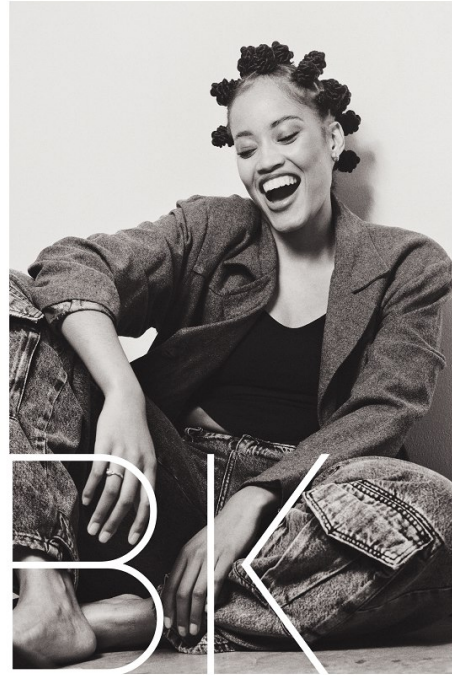

BOSS MODELS

JOHANNESBURG

BK MAKUSE

Height: 174cm Bust: 95cm Waist: 78cm Hips: 125cm Shoe: 7 UK Hair: Black Eyes: Brown

BOSS MODELS

JOHANNESBURG

BK MAKUSE

Height: 174cm Bust: 95cm Waist: 78cm Hips: 125cm Shoe: 7 UK Hair: Black Eyes: Brown