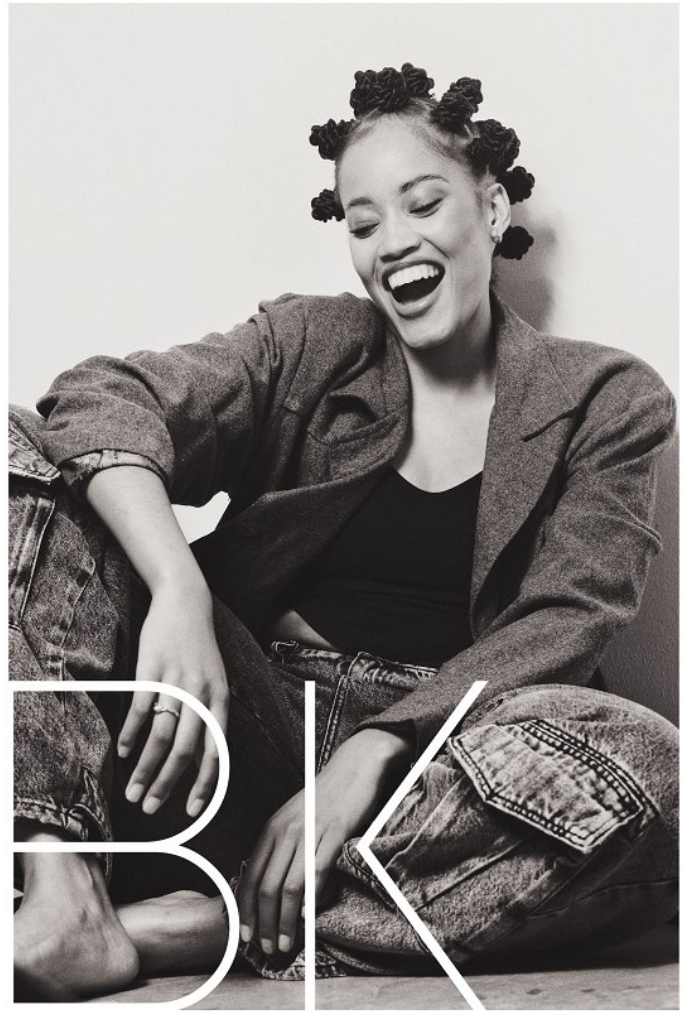

BOSS MODELS

JOHANNESBURG

BK MAKUSE

Height: 174cm Bust: 95cm Waist: 78cm Hips: 125cm Shoe: 7 UK Hair: Black Eyes: Brown