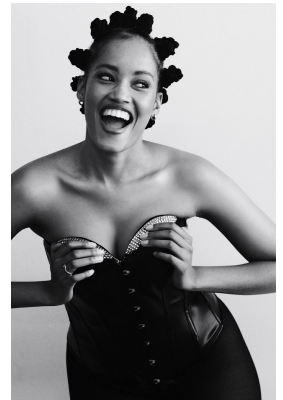

BOSS MODELS

JOHANNESBURG

BK MAKUSE

Height: 174cm Bust: 95cm Waist: 78cm Hips: 125cm Shoe: 7 UK Hair: Black Eyes: Brown

BOSS MODELS

JOHANNESBURG

BK MAKUSE

Height: 174cm Bust: 95cm Waist: 78cm Hips: 125cm Shoe: 7 UK Hair: Black Eyes: Brown