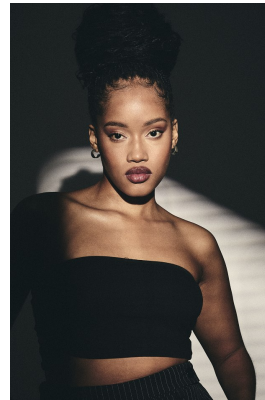

BOSS MODELS

JOHANNESBURG

BK MAKUSE

Height: 174cm Bust: 95cm Waist: 78cm Hips: 125cm Shoe: 7 UK Hair: Black Eyes: Brown

BOSS MODELS

JOHANNESBURG

BK MAKUSE

Height: 174cm Bust: 95cm Waist: 78cm Hips: 125cm Shoe: 7 UK Hair: Black Eyes: Brown