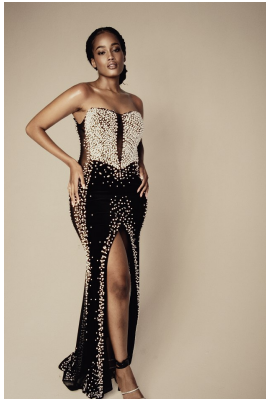

BOSS MODELS

JOHANNESBURG

BK MAKUSE

Height: 174cm Bust: 95cm Waist: 78cm Hips: 125cm Shoe: 7 UK Hair: Black Eyes: Brown

BOSS MODELS

JOHANNESBURG

BK MAKUSE

Height: 174cm Bust: 95cm Waist: 78cm Hips: 125cm Shoe: 7 UK Hair: Black Eyes: Brown