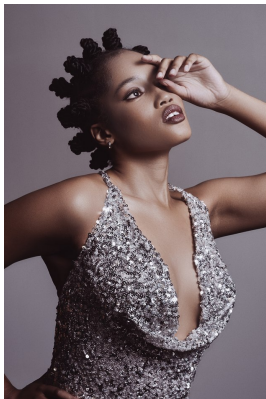

BOSS MODELS

JOHANNESBURG

BK MAKUSE

Height: 174cm Bust: 95cm Waist: 78cm Hips: 125cm Shoe: 7 UK Hair: Black Eyes: Brown

BOSS MODELS

JOHANNESBURG

BK MAKUSE

Height: 174cm Bust: 95cm Waist: 78cm Hips: 125cm Shoe: 7 UK Hair: Black Eyes: Brown