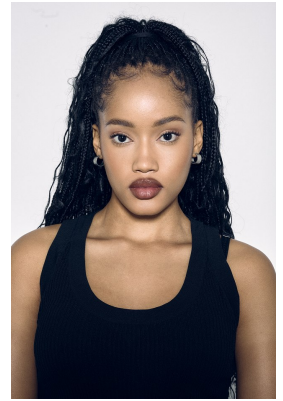

BOSS MODELS

JOHANNESBURG

BK MAKUSE

Height: 174cm Bust: 95cm Waist: 78cm Hips: 125cm Shoe: 7 UK Hair: Black Eyes: Brown

BOSS MODELS

JOHANNESBURG

BK MAKUSE

Height: 174cm Bust: 95cm Waist: 78cm Hips: 125cm Shoe: 7 UK Hair: Black Eyes: Brown