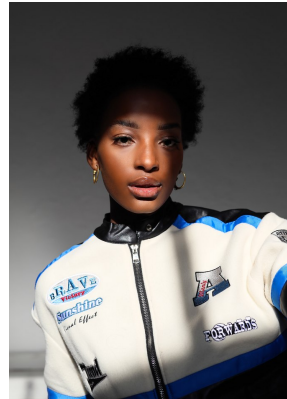

BOSS MODELS

JOHANNESBURG

TSHEPANG TAU

Height: 177cm Bust: 81cm Waist: 61cm Hips: 94cm Shoe: 6 UK Hair: Black Eyes: Brown