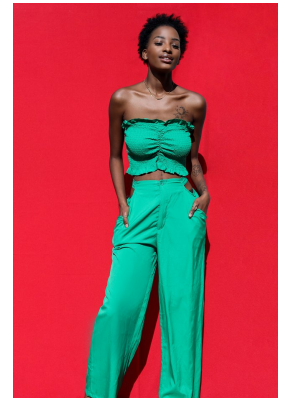

# BOSS MODELS

JOHANNESBURG

## TSHEPANG TAU

Height: 177cm Bust: 81cm Waist: 61cm Hips: 94cm Shoe: 6 UK Hair: Black Eyes: Brown