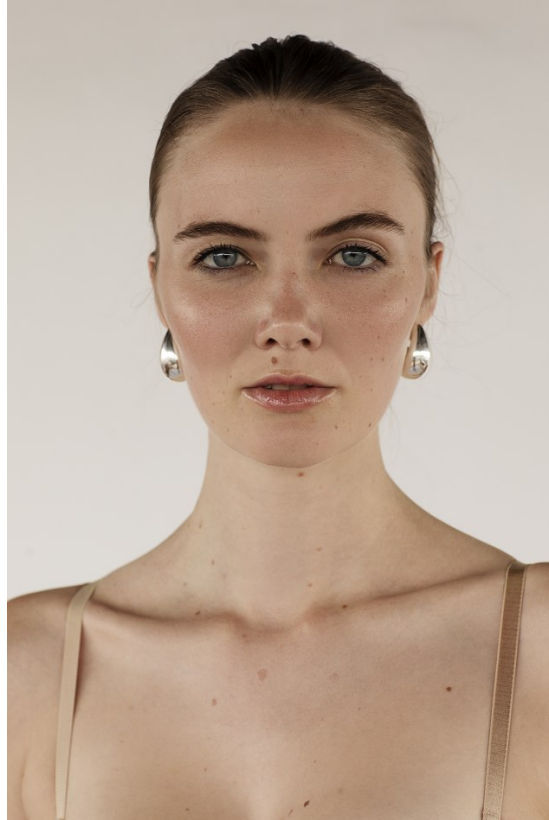

BOSS MODELS

JOHANNESBURG

TAYLA CURRIN

Height: 181cm Bust: 86cm Waist: 63cm Hips: 95cm Shoe: 7 UK Hair: Blonde Eyes: Blue

BOSS MODELS

JOHANNESBURG

TAYLA CURRIN

Height: 181cm Bust: 86cm Waist: 63cm Hips: 95cm Shoe: 7 UK Hair: Blonde Eyes: Blue

BOSS MODELS

JOHANNESBURG

TAYLA CURRIN

Height: 181cm Bust: 86cm Waist: 63cm Hips: 95cm Shoe: 7 UK Hair: Blonde Eyes: Blue