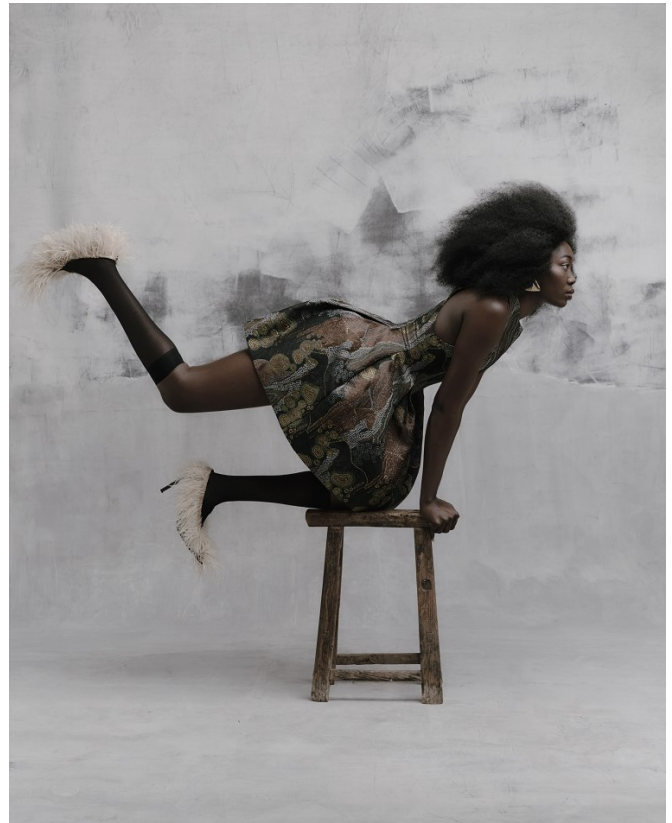

BOSS MODELS

JOHANNESBURG

ATLEGANG MAMABOLO

Height: 180cm Bust: 84cm Waist: 65cm Hips: 87cm Shoe: 8 UK Hair: Black Eyes: Dark Brown

BOSS MODELS

JOHANNESBURG

ATLEGANG MAMABOLO

Height: 180cm Bust: 84cm Waist: 65cm Hips: 87cm Shoe: 8 UK Hair: Black Eyes: Dark Brown

BOSS MODELS

JOHANNESBURG

ATLEGANG MAMABOLO

Height: 180cm Bust: 84cm Waist: 65cm Hips: 87cm Shoe: 8 UK Hair: Black Eyes: Dark Brown