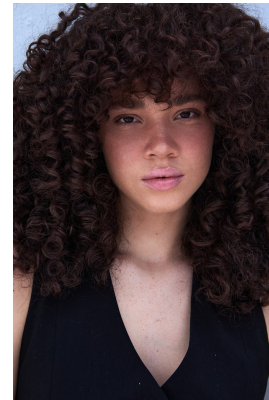

BOSS MODELS

JOHANNESBURG

BROOKLYN BAKER

Height: 173cm Bust: 88cm Waist: 70cm Hips: 98cm Shoe: 7 UK Hair: Auburn Eyes: Brown

BOSS MODELS

JOHANNESBURG

BROOKLYN BAKER

Height: 173cm Bust: 88cm Waist: 70cm Hips: 98cm Shoe: 7 UK Hair: Auburn Eyes: Brown