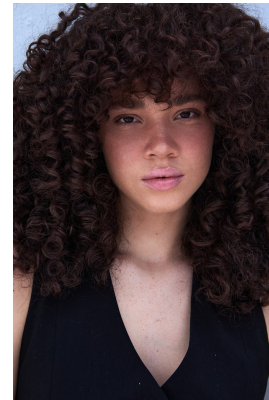

BOSS MODELS

JOHANNESBURG

BROOKLYN BAKER

Height: 173cm Bust: 91cm Waist: 68cm Hips: 98cm Shoe: 7 UK Hair: Auburn Eyes: Brown

BOSS MODELS

JOHANNESBURG

BROOKLYN BAKER

Height: 173cm Bust: 91cm Waist: 68cm Hips: 98cm Shoe: 7 UK Hair: Auburn Eyes: Brown