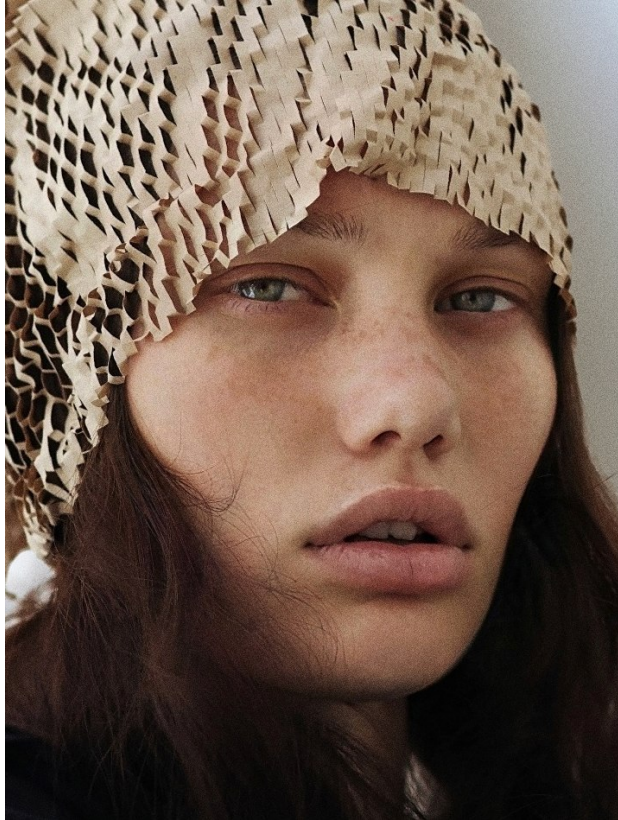

BOSS MODELS

JOHANNESBURG

ROCHELLE PRETORIUS

Height: 171cm Bust: 77cm Waist: 62cm Hips: 93cm Shoe: 5 UK Hair: Dark Brown Eyes: Green