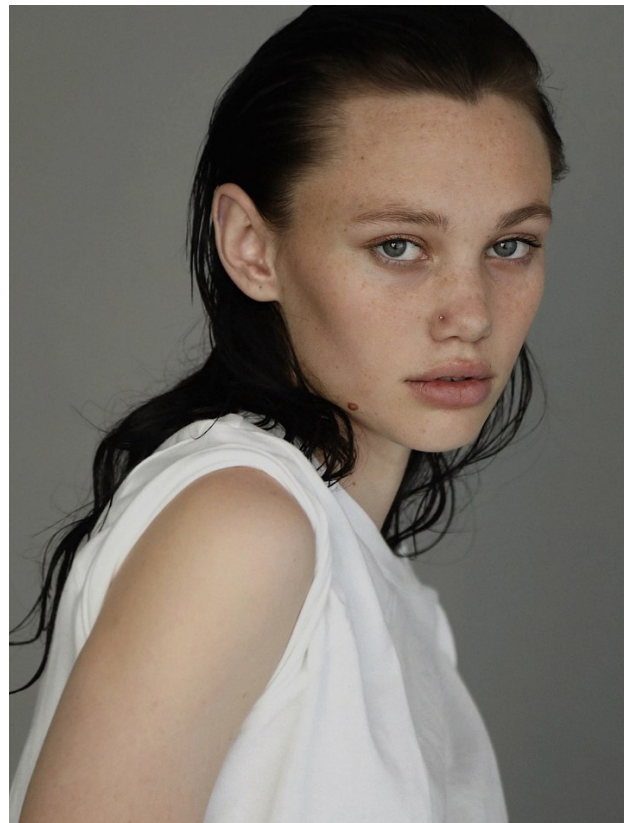

# BOSS MODELS

JOHANNESBURG

**ROCHELLE PRETORIUS**

Height: 171cm Bust: 77cm Waist: 62cm Hips: 93cm Shoe: 5 UK Hair: Dark Brown Eyes: Green

# BOSS MODELS

JOHANNESBURG

ROCHELLE PRETORIUS

Height: 171cm Bust: 77cm Waist: 62cm Hips: 93cm Shoe: 5 UK Hair: Dark Brown Eyes: Green

# BOSS MODELS

JOHANNESBURG

## ROCHELLE PRETORIUS

Height: 171cm Bust: 77cm Waist: 62cm Hips: 93cm Shoe: 5 UK Hair: Dark Brown Eyes: Green