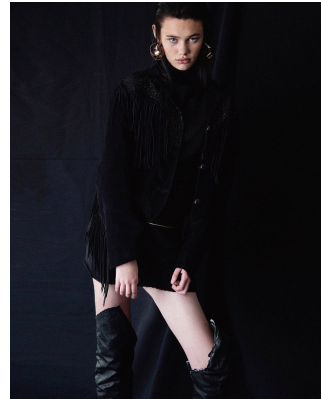

BOSS MODELS

JOHANNESBURG

ROCHELLE PRETORIUS

Height: 171cm Bust: 77cm Waist: 62cm Hips: 93cm Shoe: 5 UK Hair: Dark Brown Eyes: Green

BOSS MODELS

JOHANNESBURG

ROCHELLE PRETORIUS

Height: 171cm Bust: 77cm Waist: 62cm Hips: 93cm Shoe: 5 UK Hair: Dark Brown Eyes: Green