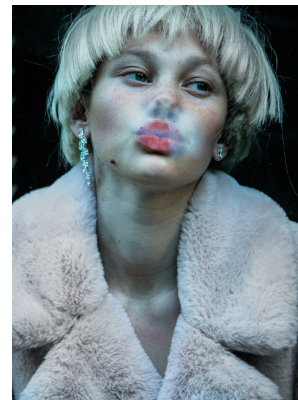

BOSS MODELS

JOHANNESBURG

ROCHELLE PRETORIUS

Height: 171cm Bust: 77cm Waist: 62cm Hips: 93cm Shoe: 5 UK Hair: Dark Brown Eyes: Green

BOSS MODELS

JOHANNESBURG

ROCHELLE PRETORIUS

Height: 171cm Bust: 77cm Waist: 62cm Hips: 93cm Shoe: 5 UK Hair: Dark Brown Eyes: Green