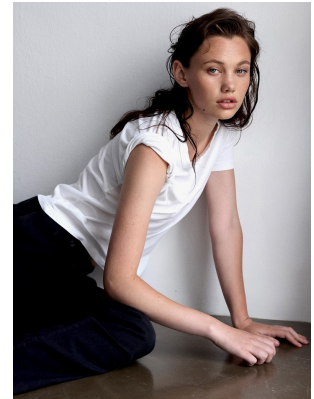

BOSS MODELS

JOHANNESBURG

ROCHELLE PRETORIUS

Height: 171cm Bust: 77cm Waist: 62cm Hips: 93cm Shoe: 5 UK Hair: Dark Brown Eyes: Green

BOSS MODELS

JOHANNESBURG

ROCHELLE PRETORIUS

Height: 171cm Bust: 77cm Waist: 62cm Hips: 93cm Shoe: 5 UK Hair: Dark Brown Eyes: Green