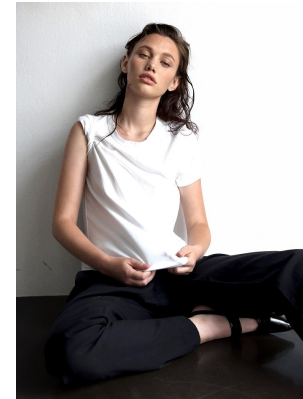

BOSS MODELS

JOHANNESBURG

ROCHELLE PRETORIUS

Height: 171cm Bust: 77cm Waist: 62cm Hips: 93cm Shoe: 5 UK Hair: Dark Brown Eyes: Green

BOSS MODELS

JOHANNESBURG

ROCHELLE PRETORIUS

Height: 171cm Bust: 77cm Waist: 62cm Hips: 93cm Shoe: 5 UK Hair: Dark Brown Eyes: Green