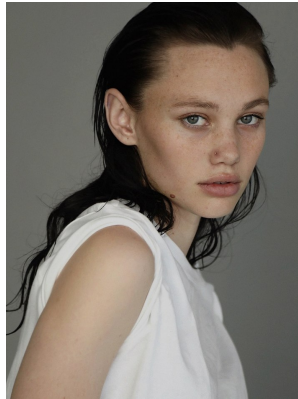

BOSS MODELS

JOHANNESBURG

ROCHELLE PRETORIUS

Height: 171cm Bust: 77cm Waist: 62cm Hips: 93cm Shoe: 5 UK Hair: Dark Brown Eyes: Green

BOSS MODELS

JOHANNESBURG

ROCHELLE PRETORIUS

Height: 171cm Bust: 77cm Waist: 62cm Hips: 93cm Shoe: 5 UK Hair: Dark Brown Eyes: Green