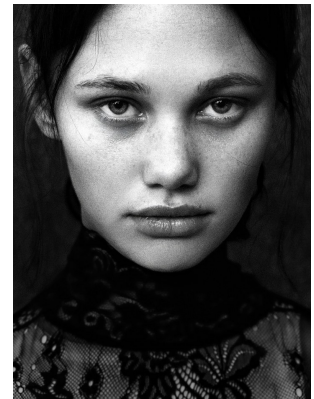

BOSS MODELS

JOHANNESBURG

ROCHELLE PRETORIUS

Height: 171cm Bust: 77cm Waist: 62cm Hips: 93cm Shoe: 5 UK Hair: Dark Brown Eyes: Green

BOSS MODELS

JOHANNESBURG

ROCHELLE PRETORIUS

Height: 171cm Bust: 77cm Waist: 62cm Hips: 93cm Shoe: 5 UK Hair: Dark Brown Eyes: Green