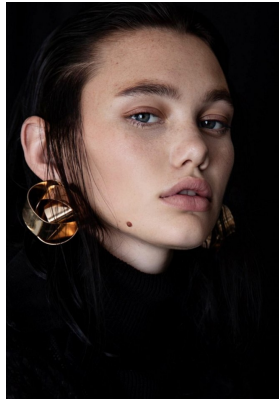

BOSS MODELS

JOHANNESBURG

ROCHELLE PRETORIUS

Height: 171cm Bust: 77cm Waist: 62cm Hips: 93cm Shoe: 5 UK Hair: Dark Brown Eyes: Green

BOSS MODELS

JOHANNESBURG

ROCHELLE PRETORIUS

Height: 171cm Bust: 77cm Waist: 62cm Hips: 93cm Shoe: 5 UK Hair: Dark Brown Eyes: Green