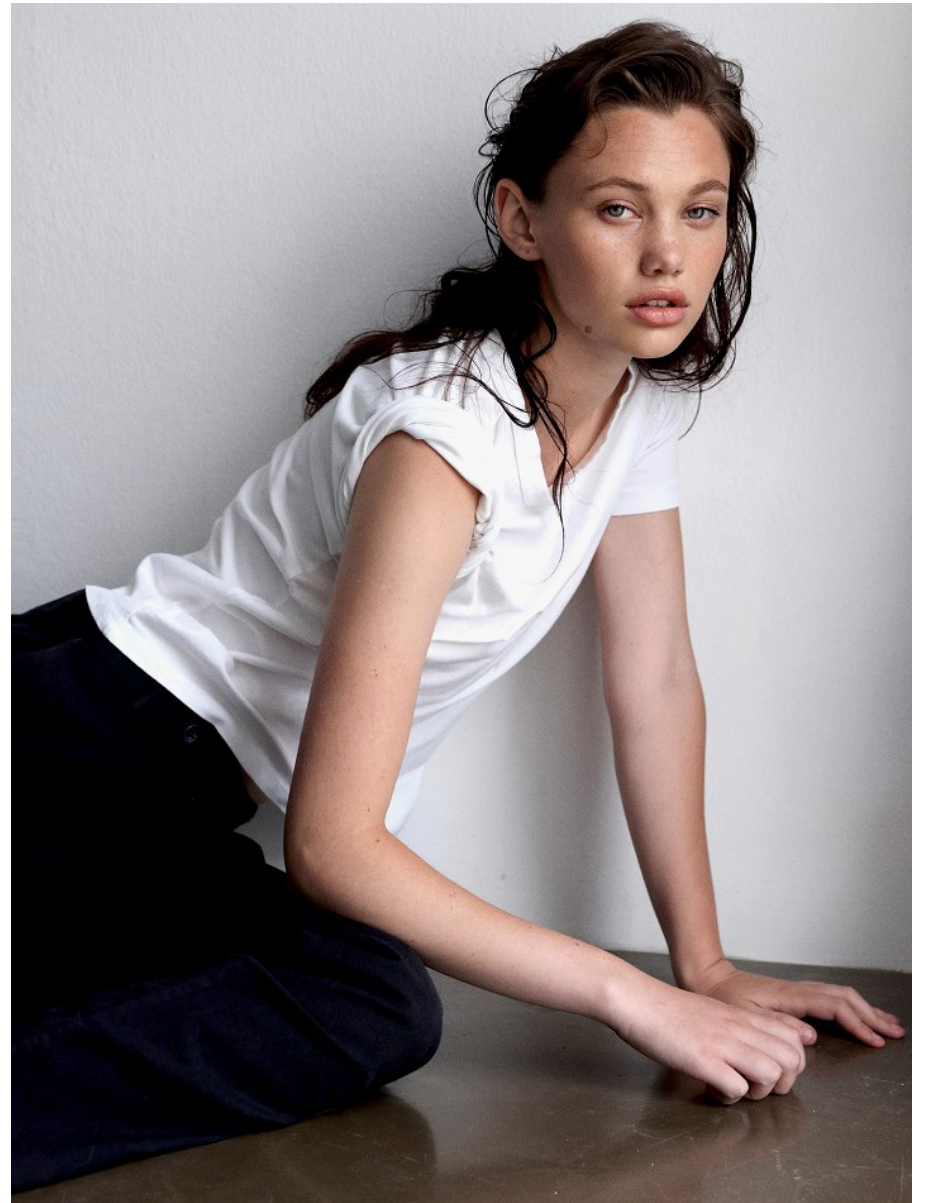

BOSS MODELS

JOHANNESBURG

ROCHELLE PRETORIUS

Height: 171cm Bust: 77cm Waist: 62cm Hips: 93cm Shoe: 5 UK Hair: Dark Brown Eyes: Green