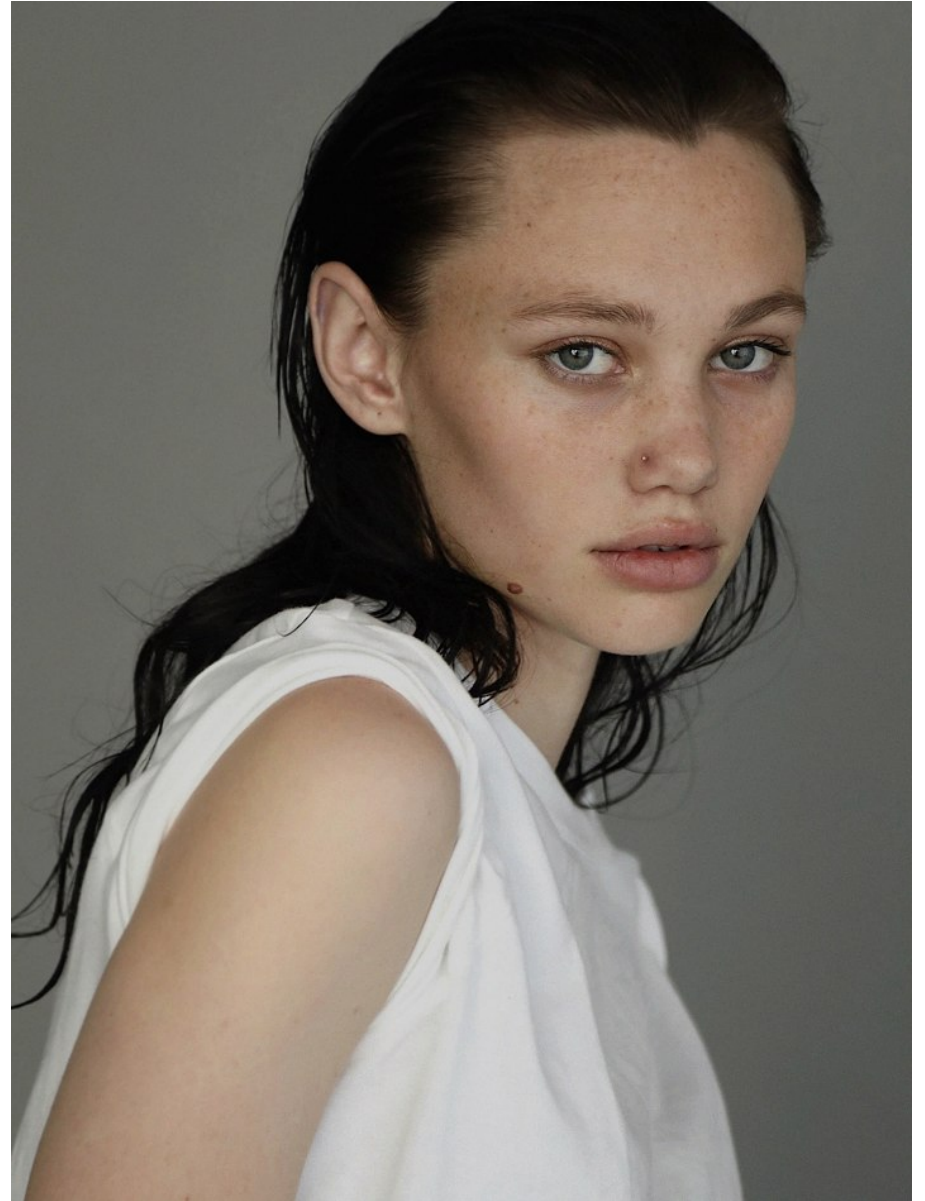

# BOSS MODELS

JOHANNESBURG

ROCHELLE PRETORIUS

Height: 171cm Bust: 77cm Waist: 62cm Hips: 93cm Shoe: 5 UK Hair: Dark Brown Eyes: Green