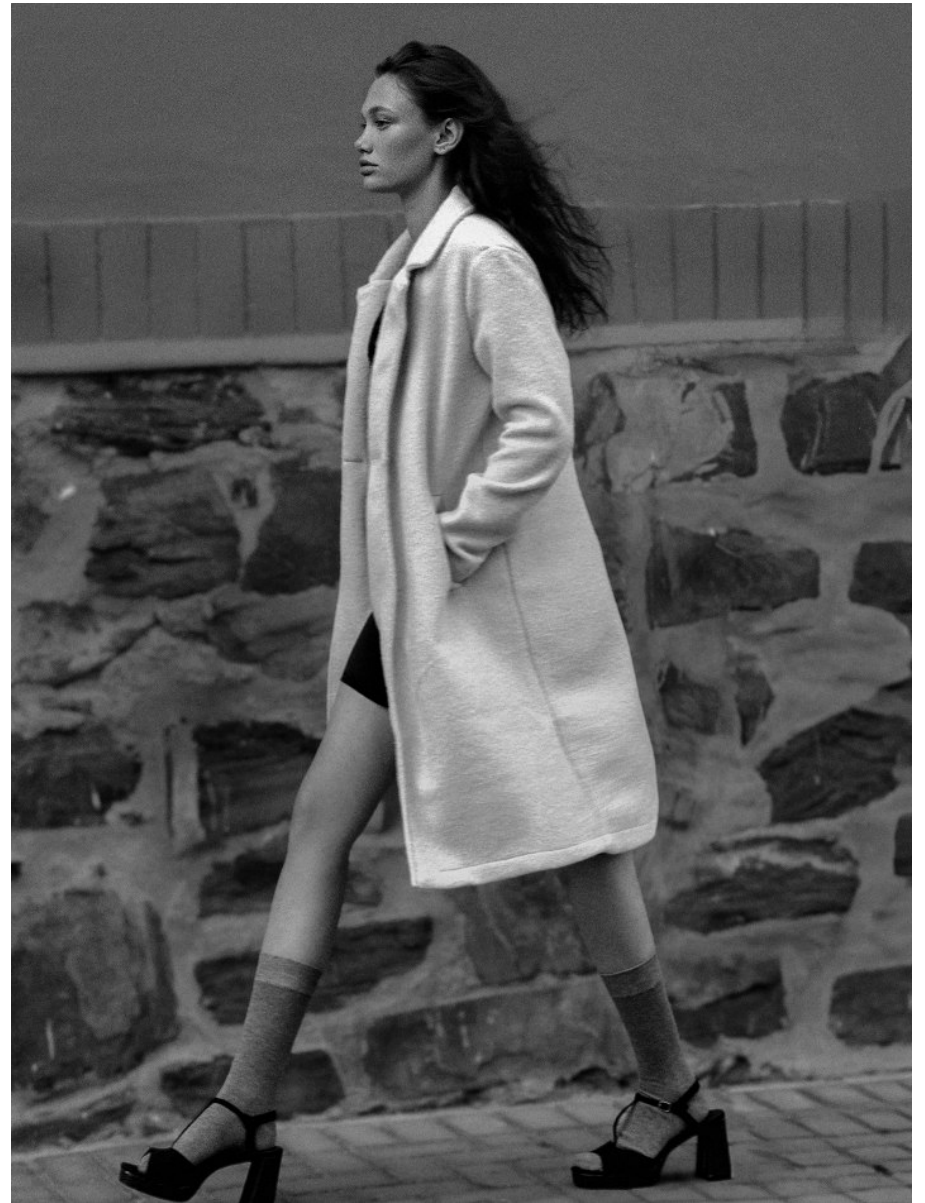

BOSS MODELS

JOHANNESBURG

ROCHELLE PRETORIUS

Height: 171cm Bust: 77cm Waist: 62cm Hips: 93cm Shoe: 5 UK Hair: Dark Brown Eyes: Green