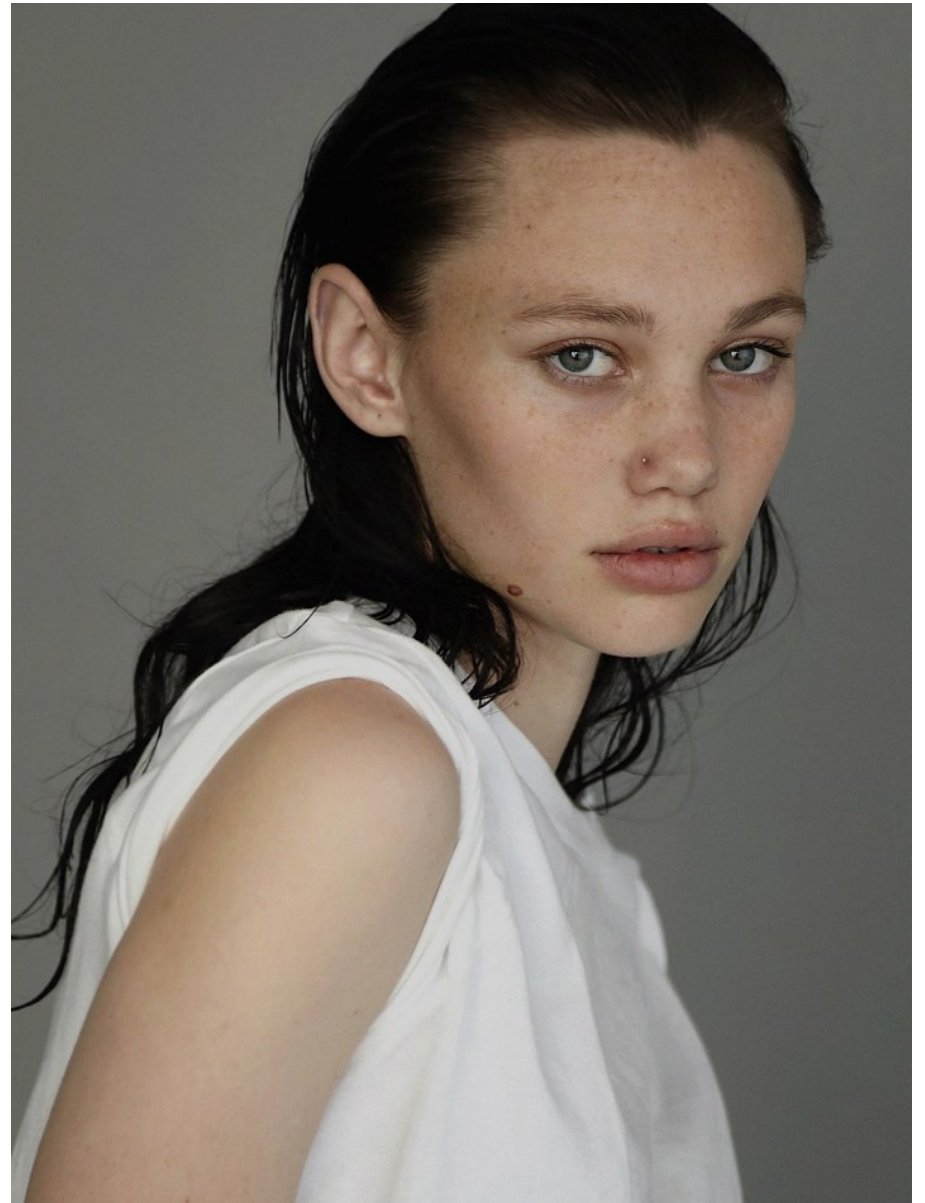

BOSS MODELS

JOHANNESBURG

ROCHELLE PRETORIUS

Height: 171cm Bust: 79cm Waist: 61cm Hips: 92cm Shoe: 5 UK Hair: Dark Brown Eyes: Green

BOSS MODELS

JOHANNESBURG

ROCHELLE PRETORIUS

Height: 171cm Bust: 79cm Waist: 61cm Hips: 92cm Shoe: 5 UK Hair: Dark Brown Eyes: Green