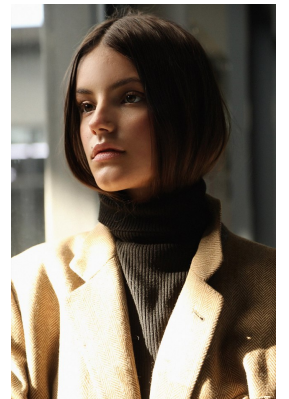

BOSS MODELS

JOHANNESBURG

SASKIA VAN THIEL

Height: 176cm Bust: 78cm Waist: 58cm Hips: 92cm Shoe: 5 UK Hair: Brown Eyes: Brown

BOSS MODELS

JOHANNESBURG

SASKIA VAN THIEL

Height: 176cm Bust: 78cm Waist: 58cm Hips: 92cm Shoe: 5 UK Hair: Brown Eyes: Brown