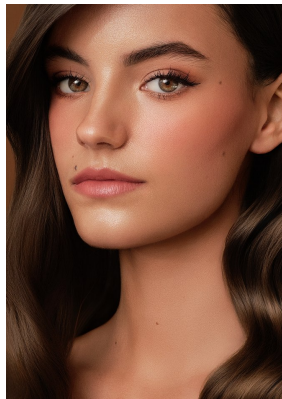

BOSS MODELS

JOHANNESBURG

SASKIA VAN THIEL

Height: 176cm Bust: 78cm Waist: 58cm Hips: 92cm Shoe: 5 UK Hair: Brown Eyes: Brown

BOSS MODELS

JOHANNESBURG

SASKIA VAN THIEL

Height: 176cm Bust: 78cm Waist: 58cm Hips: 92cm Shoe: 5 UK Hair: Brown Eyes: Brown