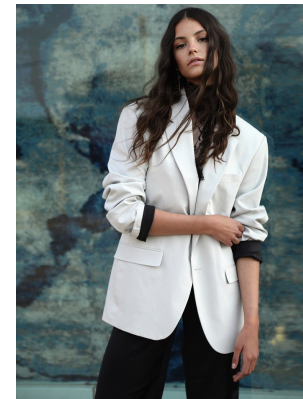

BOSS MODELS

JOHANNESBURG

SASKIA VAN THIEL

Height: 176cm Bust: 78cm Waist: 58cm Hips: 92cm Shoe: 5 UK Hair: Brown Eyes: Brown

BOSS MODELS

JOHANNESBURG

SASKIA VAN THIEL

Height: 176cm Bust: 78cm Waist: 58cm Hips: 92cm Shoe: 5 UK Hair: Brown Eyes: Brown