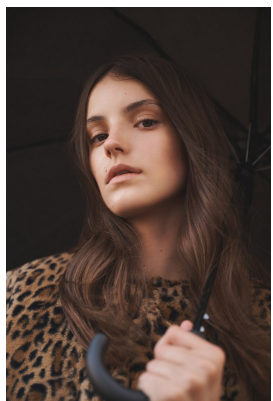

BOSS MODELS

JOHANNESBURG

SASKIA VAN THIEL

Height: 176cm Bust: 78cm Waist: 58cm Hips: 92cm Shoe: 5 UK Hair: Brown Eyes: Brown

BOSS MODELS

JOHANNESBURG

SASKIA VAN THIEL

Height: 176cm Bust: 78cm Waist: 58cm Hips: 92cm Shoe: 5 UK Hair: Brown Eyes: Brown