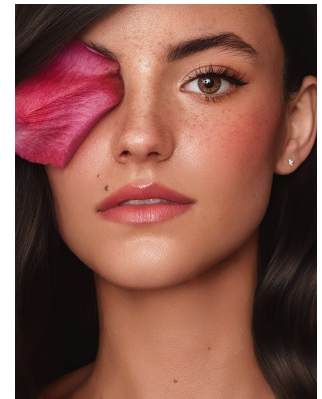

BOSS MODELS

JOHANNESBURG

SASKIA VAN THIEL

Height: 176cm Bust: 78cm Waist: 58cm Hips: 92cm Shoe: 5 UK Hair: Brown Eyes: Brown

BOSS MODELS

JOHANNESBURG

SASKIA VAN THIEL

Height: 176cm Bust: 78cm Waist: 58cm Hips: 92cm Shoe: 5 UK Hair: Brown Eyes: Brown