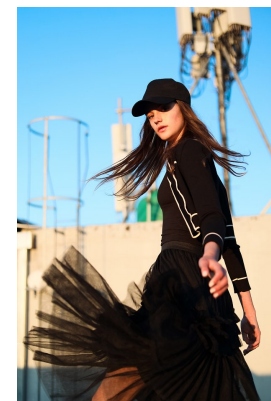

BOSS MODELS

JOHANNESBURG

SASKIA VAN THIEL

Height: 176cm Bust: 78cm Waist: 58cm Hips: 92cm Shoe: 5 UK Hair: Brown Eyes: Brown

BOSS MODELS

JOHANNESBURG

SASKIA VAN THIEL

Height: 176cm Bust: 78cm Waist: 58cm Hips: 92cm Shoe: 5 UK Hair: Brown Eyes: Brown