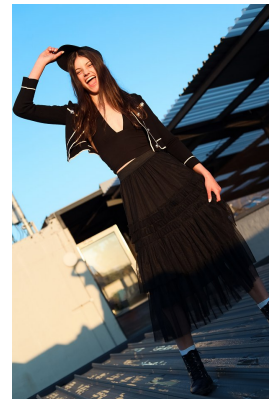

BOSS MODELS

JOHANNESBURG

SASKIA VAN THIEL

Height: 176cm Bust: 78cm Waist: 58cm Hips: 92cm Shoe: 5 UK Hair: Brown Eyes: Brown

BOSS MODELS

JOHANNESBURG

SASKIA VAN THIEL

Height: 176cm Bust: 78cm Waist: 58cm Hips: 92cm Shoe: 5 UK Hair: Brown Eyes: Brown