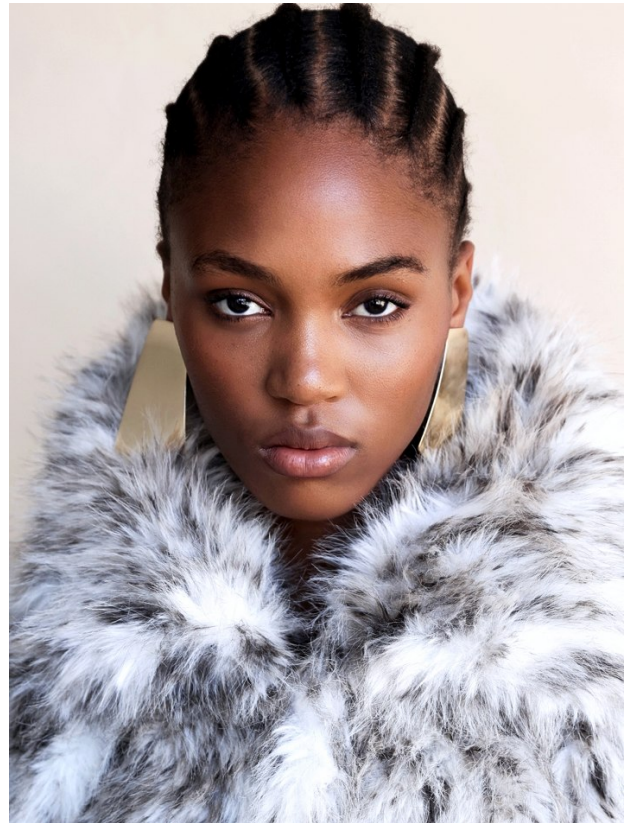

BOSS MODELS

JOHANNESBURG

TSHOLOFELO MMUTLE

Height: 177cm Bust: 77cm Waist: 58cm Hips: 85cm Shoe: 6 UK Hair: Black Eyes: Black