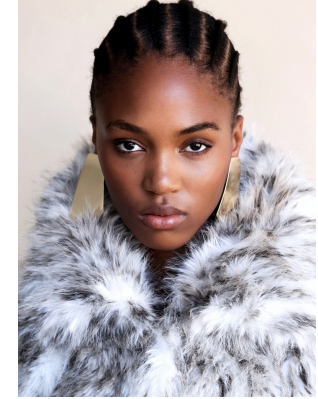

BOSS MODELS

JOHANNESBURG

TSHOLOFELO MMUTLE

Height: 177cm Bust: 77cm Waist: 58cm Hips: 85cm Shoe: 6 UK Hair: Black Eyes: Black

BOSS MODELS

JOHANNESBURG

TSHOLOFELO MMUTLE

Height: 177cm Bust: 77cm Waist: 58cm Hips: 85cm Shoe: 6 UK Hair: Black Eyes: Black

BOSS MODELS

JOHANNESBURG

TSHOLOFELO MMUTLE

Height: 177cm Bust: 77cm Waist: 58cm Hips: 85cm Shoe: 6 UK Hair: Black Eyes: Black