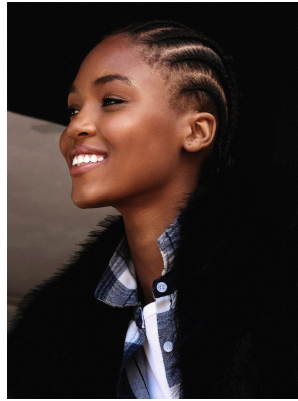

BOSS MODELS

JOHANNESBURG

TSHOLOFELO MMUTLE

Height: 177cm Bust: 77cm Waist: 58cm Hips: 85cm Shoe: 6 UK Hair: Black Eyes: Black

BOSS MODELS

JOHANNESBURG

TSHOLOFELO MMUTLE

Height: 177cm Bust: 77cm Waist: 58cm Hips: 85cm Shoe: 6 UK Hair: Black Eyes: Black

BOSS MODELS

JOHANNESBURG

TSHOLOFELO MMUTLE

Height: 177cm Bust: 77cm Waist: 58cm Hips: 85cm Shoe: 6 UK Hair: Black Eyes: Black