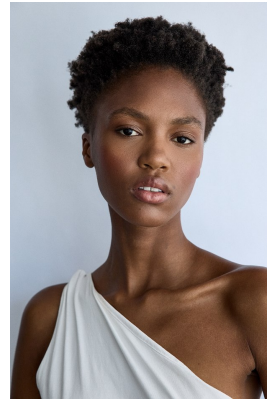

BOSS MODELS

JOHANNESBURG

TSHOLOFELO MMUTLE

Height: 177cm Bust: 77cm Waist: 58cm Hips: 85cm Shoe: 6 UK Hair: Black Eyes: Black

BOSS MODELS

JOHANNESBURG

TSHOLOFELO MMUTLE

Height: 177cm Bust: 77cm Waist: 58cm Hips: 85cm Shoe: 6 UK Hair: Black Eyes: Black

BOSS MODELS

JOHANNESBURG

TSHOLOFELO MMUTLE

Height: 177cm Bust: 77cm Waist: 58cm Hips: 85cm Shoe: 6 UK Hair: Black Eyes: Black