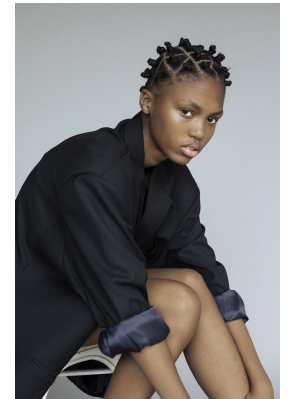

BOSS MODELS

JOHANNESBURG

TSHOLOFELO MMUTLE

Height: 177cm Bust: 77cm Waist: 58cm Hips: 85cm Shoe: 6 UK Hair: Black Eyes: Black

BOSS MODELS

JOHANNESBURG

TSHOLOFELO MMUTLE

Height: 177cm Bust: 77cm Waist: 58cm Hips: 85cm Shoe: 6 UK Hair: Black Eyes: Black

BOSS MODELS

JOHANNESBURG

TSHOLOFELO MMUTLE

Height: 177cm Bust: 77cm Waist: 58cm Hips: 85cm Shoe: 6 UK Hair: Black Eyes: Black